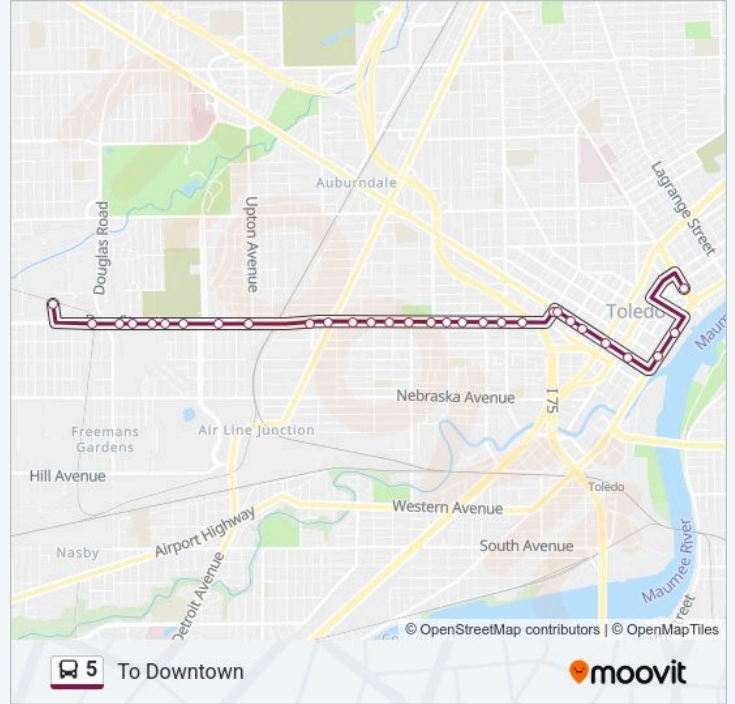

5 bus Info

Direction: To Ut Transit

Stops: 30

Trip Duration: 20 min

Line Summary:

Dorr & Waverly NE
 Dorr & Evesham NE
 Dorr & Coventry NE
 Dorr & Warwick NE
 Dorr & Lawnview NE
 Dorr & Fairlawn NW
 Dorr & Bowlus NE
 Dorr & Turner NE
 Ut Transit Center

Direction: To Downtown

30 stops
[VIEW LINE SCHEDULE](#)

Ut Transit Center
 Dorr & Bowlus SE
 Dorr & Fairlawn SW
 Dorr & Lawnview SW
 Dorr & Pelee SW
 Dorr & Warwick SW
 Dorr & Coventry SW
 Dorr & Potomac SW
 Dorr & Upton SW
 Dorr & Smead SW
 Dorr & Detroit SW
 Dorr & Bell SE
 Dorr & Hoag SW
 Dorr & Forest SW
 Dorr & Hawley SW
 Dorr & Lawrence SW
 Dorr & Ewing SW
 Dorr & Wells SW

5 bus Info

Direction: To Downtown
Stops: 30
Trip Duration: 21 min
Line Summary:

Dorr & City Park SW

Dorr & Collingwood SW

Dorr & Division SW

17th & Monroe SE

Monroe & 16th SW

Monroe & 14th SW

Monroe & 12th SW

Monroe & Ontario SW

Monroe & Huron SE

Summit & Jefferson SW

Summit & Adams SW

Cherry & Superior NW (Cherry Side)

5 bus time schedules and route maps are available in an offline PDF at moovitapp.com. Use the Moovit App to see live bus times, train schedule or subway schedule, and step-by-step directions for all public transit in Toledo.