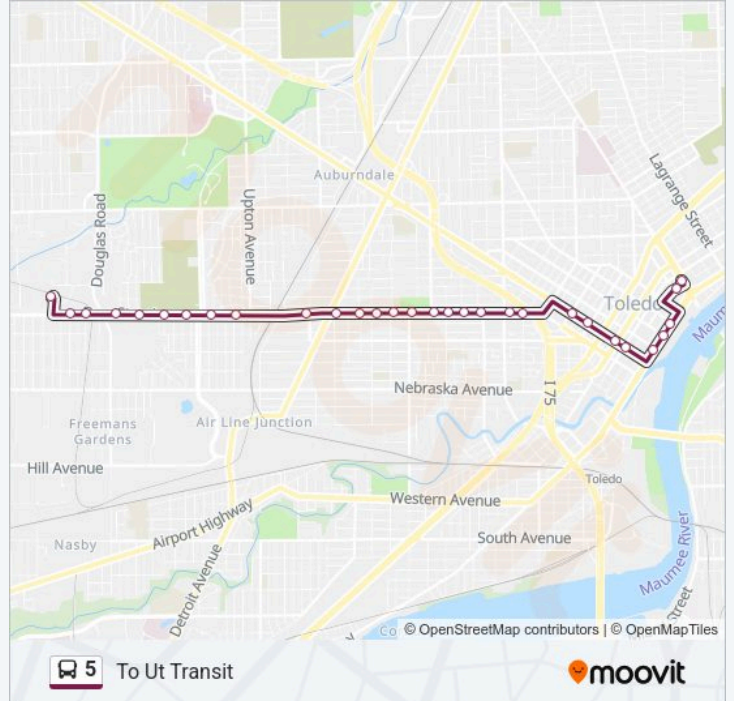

Direction: To Ut Transit

30 stops

[VIEW LINE SCHEDULE](#)

Cherry & Superior NW (Cherry Side)

Superior & Orange NE

Summit & Adams NE

Summit & Madison NW

Summit & Jefferson NW

5 bus Info

Direction: To Ut Transit

Stops: 30

Trip Duration: 20 min

Line Summary:

Dorr & Waverly NE
 Dorr & Evesham NE
 Dorr & Coventry NE
 Dorr & Warwick NE
 Dorr & Lawnview NE
 Dorr & Fairlawn NW
 Dorr & Bowlus NE
 Dorr & Turner NE
 Ut Transit Center

Direction: To Downtown

30 stops
[VIEW LINE SCHEDULE](#)

Ut Transit Center
 Dorr & Bowlus SE
 Dorr & Fairlawn SW
 Dorr & Lawnview SW
 Dorr & Pelee SW
 Dorr & Warwick SW
 Dorr & Coventry SW
 Dorr & Potomac SW
 Dorr & Upton SW
 Dorr & Smead SW
 Dorr & Detroit SW
 Dorr & Bell SE
 Dorr & Hoag SW
 Dorr & Forest SW
 Dorr & Hawley SW
 Dorr & Lawrence SW
 Dorr & Ewing SW
 Dorr & Wells SW

5 bus Info

Direction: To Downtown
Stops: 30
Trip Duration: 21 min
Line Summary:

Dorr & City Park SW

Dorr & Collingwood SW

Dorr & Division SW

17th & Monroe SE

Monroe & 16th SW

Monroe & 14th SW