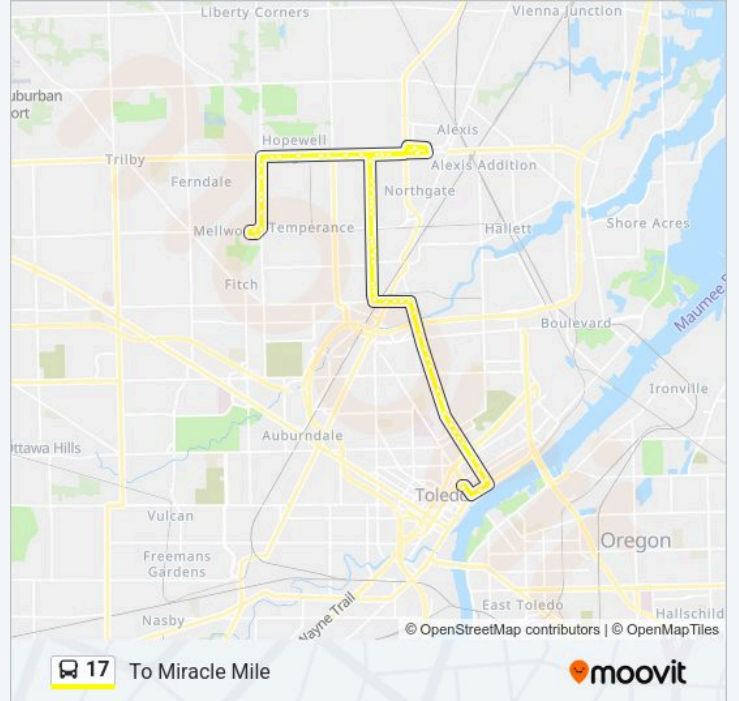

17 Line

To Miracle Mile

[Get The App](#)

The 17 bus line (To Miracle Mile) has 2 routes. For regular weekdays, their operation hours are:

(1) To Miracle Mile: 7:30 AM-11:00 PM (2) To Downtown: 7:04 AM-9:04 PM

Alexis & Van Wormer NE

Jackman & Glastonberry NW

Jackman & Benwick NW

Jackman & Northover NW

Jackman & Newport SW

Jackman & Christian NW
 Jackman & Laskey NW
 Laskey & Jackman NW
 Miracle Mile S

Direction: To Downtown

59 stops

[VIEW LINE SCHEDULE](#)

Miracle Mile S
 Jackman & Laskey NE
 Jackman & Christian SE
 Jackman & Newport SE
 Jackman & Northover NE
 Jackman & Benwick SE
 Jackman & Alexis SE
 Alexis & Van Wormer SE
 Alexis & Curson SW
 Alexis & Gage SW
 Alexis & Opportunity SW
 Alexis & Raddatz SW
 Alexis & Davida SW
 Alexis & Bennett SW
 Alexis & Silverside SW
 Alexis & Telegraph NE
 Alexis & Telegraph NE
 Alexis & Telegraph NW
 Alexis & Stockbridge NE
 Alexis & Silverside NE
 Bennett & Coeli NW
 Bennett & Northdale NW
 Bennett & Regina NW
 Bennett & Branbury NW
 Bennett & Sandralee NW

17 bus Info

Direction: To Downtown

Stops: 59

Trip Duration: 41 min

Line Summary:

Bennett & Mayfair NW

Bennett & Cloverdale NW

Bennett & Laskey NW