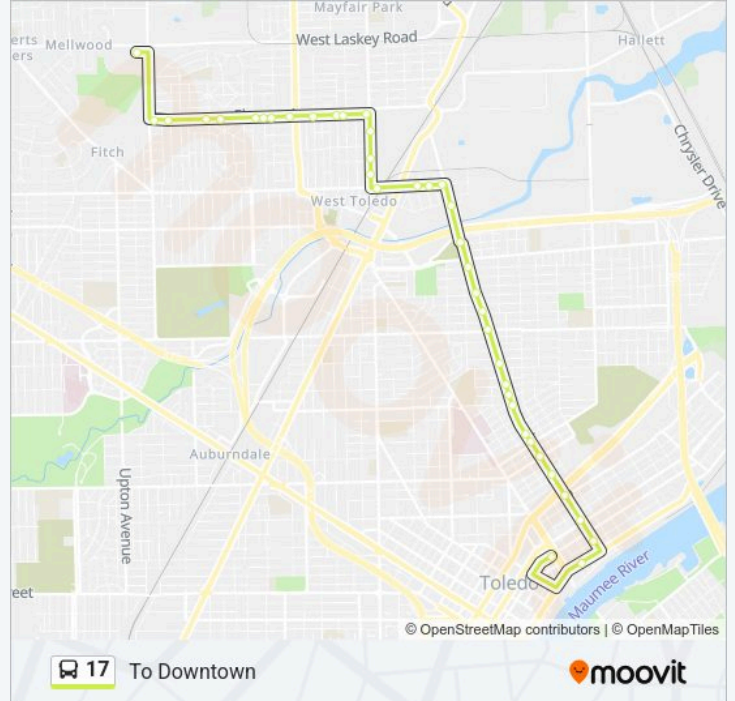

Direction: To Downtown

39 stops

[VIEW LINE SCHEDULE](#)

Miracle Mile S
Eleanor & Berwick SW
Eleanor & Belmar SW
Eleanor & Westway SW
Eleanor & Overland SW
Eleanor & Eastway SE
Eleanor & Lockwood SW
Eleanor & North Haven SW
Eleanor & Lewis SW
Eleanor & Walker SW
Eleanor & Vermaas SW
Eleanor & Burnham SW
Eleanor & Packard NE
Bennett & Eleanor SW
Bennett & Clara NW
Bennett & Sylvania NW
Sylvania & Seiss SW
Sylvania & Concord SW
Sylvania & Funston SW
Sylvania & Lagrange SW
Lagrange & Mabel SW

17 bus Info

Direction: To Downtown

Stops: 39

Trip Duration: 27 min

Line Summary:

Lagrange & Mont Royal NW

Lagrange & Lake NW

Lagrange & Oakland NW

Lagrange & Bancroft NW

Lagrange & George SW

Lagrange & Champlain NW

Lagrange & Erie NW

Lagrange & Superior NW

Summit & Sycamore NE

Huron & Cherry (Hub Side)

17 To Downtown

Direction: To Miracle Mile

42 stops

[VIEW LINE SCHEDULE](#)

Huron & Cherry (Hub Side)

Summit & Sycamore SE

Lagrange & Superior SE

Lagrange & Erie NE

Lagrange & Champlain SE