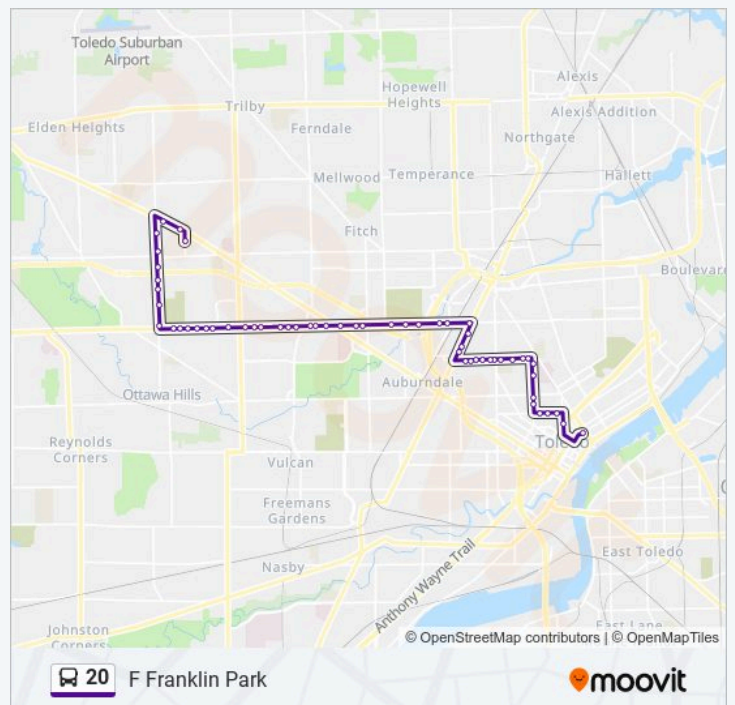

Woodruff & Franklin NE

Franklin & Wayman SE

Franklin & Bancroft SE

Franklin & Winthrop NE

Franklin & Delaware SE

Delaware & Warren NE

Delaware & Putnam NE

Delaware & Fulton NW

Delaware & Collingwood NE

Delaware & Collingwood NW

Delaware & Parkwood NE

Delaware & Scottwood NE

Delaware & Robinwood NE

Delaware & Glenwood NE

Delaware & Maplewood NE

Detroit & Islington SE

Detroit & Wall SE

Detroit & Glenwood SW

Central & Glenwood NE

Central & Albion NW

Central Garage N

20 bus Time Schedule

F Franklin Park Route Timetable:

Sunday	9:00 AM - 6:00 PM
Monday	6:00 AM - 9:30 PM
Tuesday	6:00 AM - 9:30 PM
Wednesday	6:00 AM - 9:30 PM
Thursday	6:00 AM - 9:30 PM
Friday	6:00 AM - 9:30 PM
Saturday	Not Operational

20 bus Info

Direction: F Franklin Park

Stops: 57

Trip Duration: 36 min

Line Summary:

20 F Franklin Park

Central & North Cove NW

Central & Auburn NE