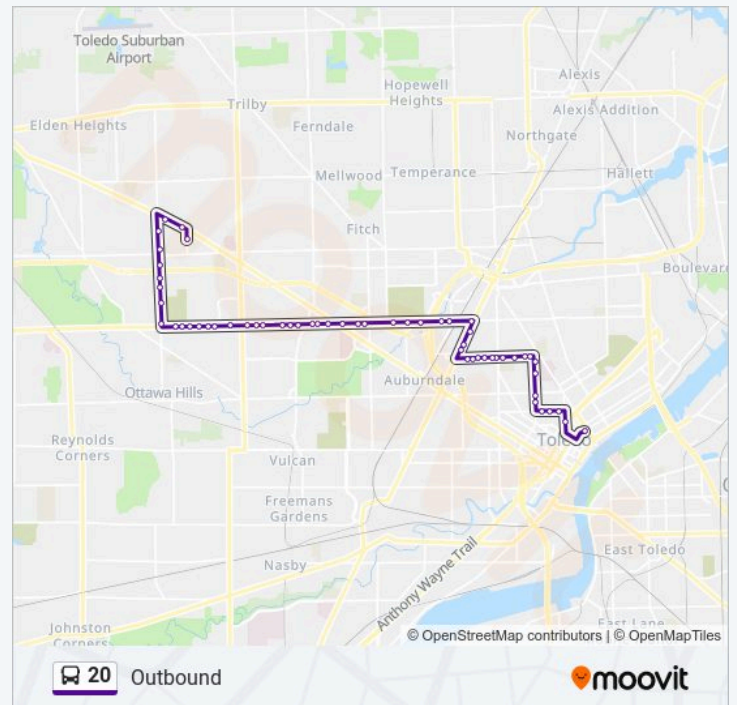

F Downtown

Get The App

The 20 bus line (F Downtown) has 3 routes. For regular weekdays, their operation hours are:
 (1) F Downtown: 6:12 AM - 8:12 PM (2) F Franklin Park: 6:00 AM - 9:30 PM (3) Outbound: 9:00 AM - 9:00 PM
 Use the Moovit App to find the closest 20 bus station near you and find out when is the next 20 bus arriving.

Talmadge & Graceway SE

Talmadge & Wenwood SE

Talmadge & Franklin Park

Monroe & Talmadge SE

Monroe & Royer SW

Franklin Park

Direction: Outbound

57 stops

[VIEW LINE SCHEDULE](#)

- Huron & Orange NE
- Canton & Southard SE
- Woodruff & 12th NE
- Woodruff & 14th NE
- Woodruff & Franklin NE
- Franklin & Wayman SE
- Franklin & Bancroft SE
- Franklin & Winthrop NE
- Franklin & Delaware SE
- Delaware & Warren NE
- Delaware & Putnam NE
- Delaware & Fulton NW
- Delaware & Collingwood NE
- Delaware & Collingwood NW
- Delaware & Parkwood NE
- Delaware & Scottwood NE
- Delaware & Robinwood NE
- Delaware & Glenwood NE
- Delaware & Maplewood NE
- Detroit & Islington SE
- Detroit & Wall SE
- Detroit & Glenwood SW
- Central & Glenwood NE
- Central & Albion NW
- Central Garage N
- Central & North Cove NW
- Central & Auburn NE
- Central & Isabella NE
- Central & Upton NW

20 bus Info

Direction: Outbound

Stops: 57

Trip Duration: 36 min

Line Summary:

Central & Briar Cliff NE

Central & Monroe NE

Central & Algonquin NE