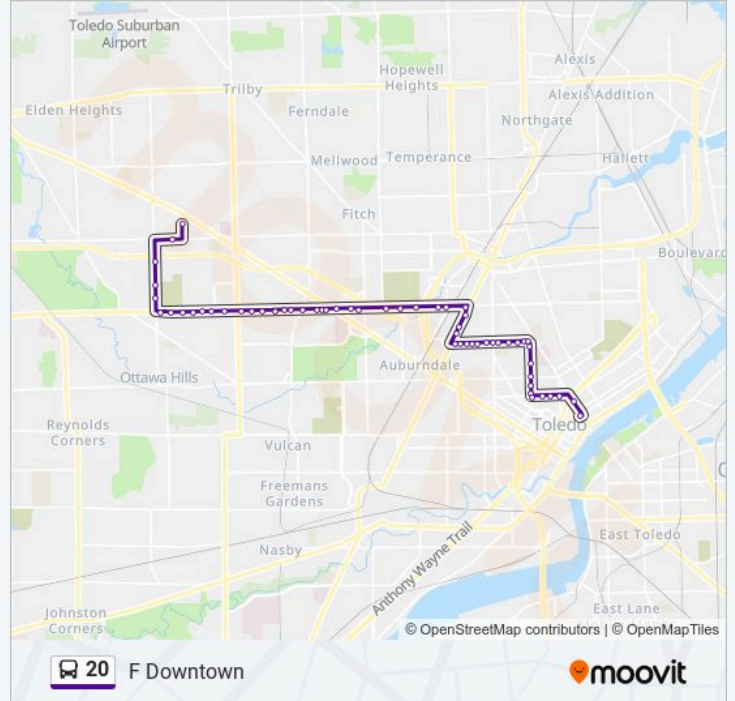

Detroit & Wall NW

Detroit & Islington NW

Delaware & Lawrence SW

Delaware & Maplewood SW

Delaware & Glenwood SW

Delaware & Robinwood SW

Delaware & Scottwood SW

Delaware & Parkwood SE

Delaware & Collingwood SW

Delaware & Collingwood SE

Delaware & Fulton SW

Delaware & Putnam SW

Delaware & Warren SW

Delaware & Franklin SW

Franklin & Machen NW

Franklin & Batavia NW

Franklin & Bancroft NW

Franklin & Irving NW

Franklin & Woodruff NW

Woodruff & Franklin SE

Woodruff & 14th SW

Woodruff & 12th SW

Woodruff & Canton SW

Cherry & Michigan NW

Huron & Orange NE

Direction: F Franklin Park

57 stops

[VIEW LINE SCHEDULE](#)

Huron & Orange NE

Canton & Southard SE

Woodruff & 12th NE

Woodruff & 14th NE