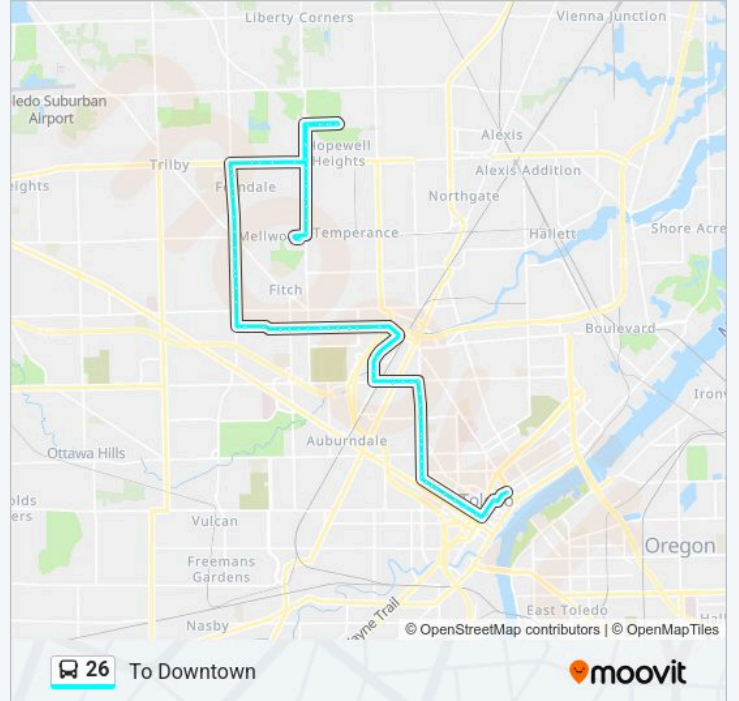

26 Line

To Downtown

Get The App

The 26 bus line (To Downtown) has 2 routes. For regular weekdays, their operation hours are:

(1) To Downtown: 5:03 AM-8:33 PM (2) To Miracle Mile: 7:00 AM-9:00 PM

Use the Moovit App to find the closest 26 bus station near you and find out when is the next 26 bus arriving.

Direction: To Downtown

73 stops

[VIEW LINE SCHEDULE](#)

Miracle Mile N
Jackman & Laskey NE
Jackman & Christian SE
Jackman & Newport SE
Jackman & Northover NE
Jackman & Benwick SE
Jackman & Alexis SE
Jackman & Alexis NE
Jackman & Travis SE
Brooke Park & Jackman SE
Brooke Park & Park Lane SW
Brooke Park & Park Lane SE
Brooke Park E
Brooke Park & Park Lane NE
Brooke Park & Park Lane NW
Jackman & Travis SW
Jackman & Alexis NW
Alexis & Pickard NE
Alexis & Tetherwood NE
Alexis & Yermo NE
Alexis & Semoff NE

26 bus Info

Direction: To Downtown

Stops: 73

Trip Duration: 42 min

Line Summary:

- Douglas & Alexis SW
- Douglas & Schroeder NW
- Douglas & Bucklew NW
- Douglas & Arletta NW
- Douglas & Wernet NW
- Douglas & Laskey NW
- Douglas & Gracewood NW
- Douglas & Elsie NW
- Douglas & Castleton NW
- Douglas & Lambert SW
- Douglas & Yellowstone NW
- Douglas & Sylvania NW
- Berdan & Kershaw SW
- Berdan & Bellevue SE
- Berdan & Kelly SW
- Berdan & Upton SW
- Berdan & Matlack SW
- Berdan & Jackman SW
- Berdan & Almeda SW
- Berdan & Leybourn SW
- Berdan & Reversw
- Berdan & Homewood SW
- Berdan & Willys SW
- Berdan & Martha SW
- Jeep Pkwy & Willys NW
- Jeep Pkwy & Willy SW
- Jeep Pkwy & Central NW
- Central & Detroit SW
- Central & Scottwood SW
- Central & Parkwood SW
- Central & Collingwood SW
- Collingwood & Collins NW

Jefferson & Ontario SW

Erie & Madison SW

Erie & Jackson SW

Huron & Cherry (Hub Side)

Direction: To Miracle Mile

70 stops

[VIEW LINE SCHEDULE](#)

Huron & Cherry (Hub Side)