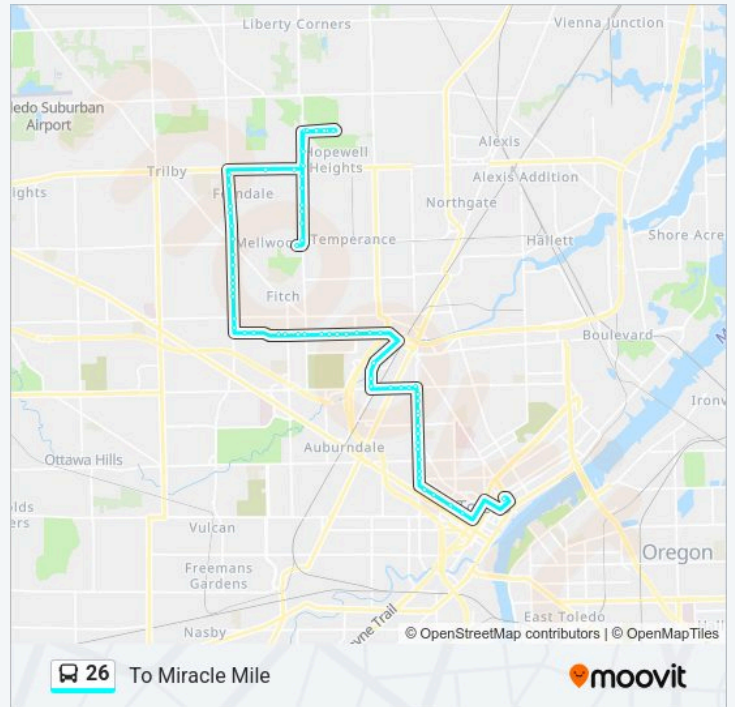

26 Line

To Downtown

Get The App

The 26 bus line (To Downtown) has 2 routes. For regular weekdays, their operation hours are:

(1) To Downtown: 5:03 AM-8:33 PM (2) To Miracle Mile: 7:00 AM-9:00 PM

Use the Moovit App to find the closest 26 bus station near you and find out when is the next 26 bus arriving.

Jefferson & Ontario SW

Erie & Madison SW

Erie & Jackson SW

Huron & Cherry (Hub Side)

Direction: To Miracle Mile

70 stops

[VIEW LINE SCHEDULE](#)

Huron & Cherry (Hub Side)

26 bus Time Schedule

To Miracle Mile Route Timetable:

Monday	7:00 AM-9:00 PM
Tuesday	7:00 AM-9:00 PM
Wednesday	7:00 AM-9:00 PM
Thursday	7:00 AM-9:00 PM
Friday	7:00 AM-9:00 PM
Saturday	9:00 AM-6:00 PM
Sunday	9:00 AM-6:00 PM

26 bus Info

Direction: To Miracle Mile

Stops: 70

Trip Duration: 39 min
Line Summary:

- Collingwood & Winthrop
- Collingwood & Machen SE
- Collingwood & Delaware SE
- Collingwood & Islington SE
- Collingwood & Rockingham SE
- Collingwood & Boston SE
- Collingwood & Central SE
- Central & Collingwood NW
- Central & Kimball NE
- Central & Scottwood NE
- Central & Glenwood NE
- Jeep Pkwy & Central NE
- Jeep Pkwy & Willys SE
- Jeep & Willys NE
- Berdan & Martha NE
- Berdan & Drexel NE
- Berdan & Willys NE
- Berdan & Hoiles NE
- Berdan & Revere NE
- Berdan & Leybourn NE
- Berdan & Almeda NE
- Berdan & Jackman NW
- Berdan & Matlack NE
- Berdan & Upton NW
- Berdan & Kelly NE
- Berdan & Roanoke NE
- Berdan & Douglas NE
- Douglas & Portsmouth SE
- Douglas & Sylvania SE
- Douglas & Grantwood SE
- Douglas & Westbrook SE
- Douglas & Lambert SE