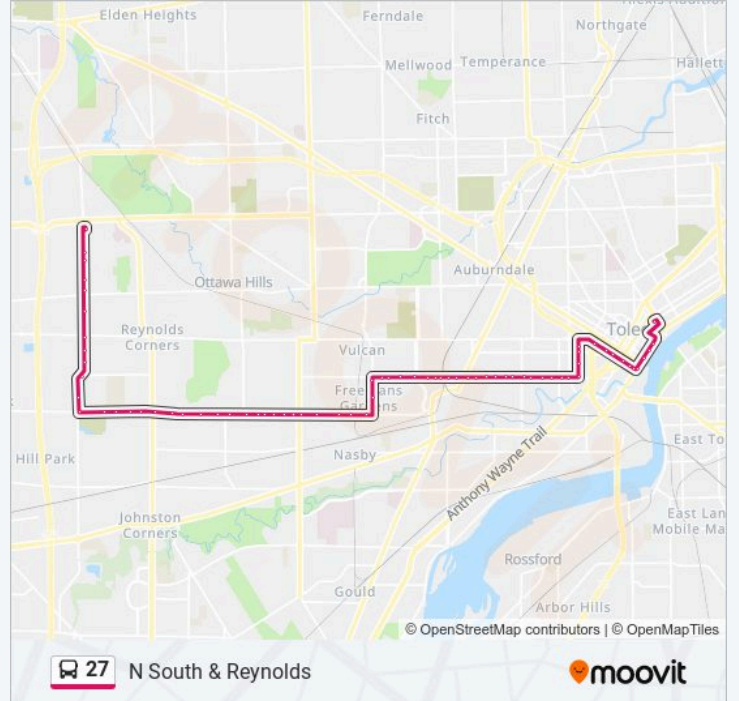

27 bus Info

Direction: N South & Reynolds

Stops: 71

Trip Duration: 39 min

Line Summary:

Nebraska & Elizabeth NE

Nebraska & Ewing NE

Nebraska & Miller NE

Nebraska & Hawley NE

Nebraska & Forest NW

Nebraska & Hoag NE

Nebraska & Hoag NW

Nebraska & Junction NE

Nebraska & Pulaski NE

Nebraska & Detroit NE

Nebraska & Detroit NW

Westwood & Hartwell NW

Westwood & Stockdale SW

Hill & Burbank NE

Hill & Telstar NE

Hill & Elmdale NE

Hill & Arco NE

Hill & Byrne NE

Hill & Byrne Hill NW

Hill & Central Park NE

Hill & Central Park NW

Hill & Tiffany Square NE

Hill & Independence NE

Hill & Richards NE

Hill & Wenz NE

Hill & Torrington NW

Hill & Harmony NE