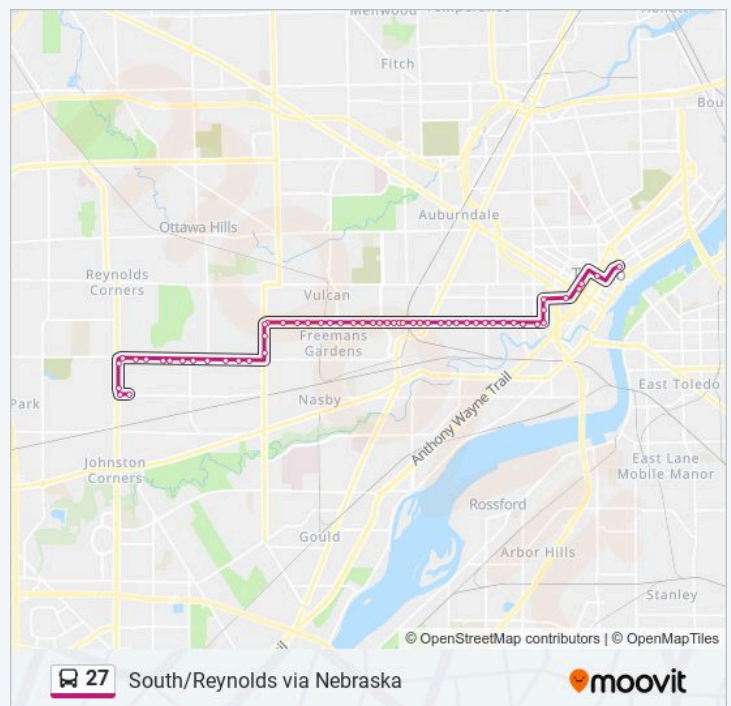

Adams & Ontario SW

Huron & Cherry

Direction: N Downtown

55 stops

[VIEW LINE SCHEDULE](#)

South & Westhaven NE

Reynolds & South NE

Reynolds & St. Aubin SE

Nebraska & Searles SE

Nebraska & Underwood SW

Nebraska & Ranch SW

Nebraska & Elysian SW

Nebraska & Wamba SW

Nebraska & Ascot SW

Nebraska & Kopernik SW

Nebraska & Greening SW

27 bus Info

Direction: N Downtown

Stops: 55

Trip Duration: 41 min

Line Summary:

Nebraska & Hinde SW
Nebraska & Parkside SW
Nebraska & Woodstock SW
Nebraska & Marmion SW
Nebraska & Waverly SW
Nebraska & Montrose SW
Nebraska & Brown SE
Nebraska & Detroit Sww
Nebraska & Detroit SW
Nebraska & Pulaski SE
Nebraska & Junction SW
Nebraska & Junction SE
Nebraska & Hoag SW
Nebraska & Forest SW
Nebraska & Hawley SW
Nebraska & Miller SW
Nebraska & Ewing SW
Nebraska & Elizabeth SW
Nebraska & City Park SW
Nebraska & Collingwood SE
Division & Nebraska NE
Division & Belmont SE
Division & Indiana SE
Indiana & 13th SE
11th & Monroe SE
11th & Jefferson SW
Adams & Ontario SW
Huron & Cherry

Direction: N South & Reynolds

61 stops

[VIEW LINE SCHEDULE](#)

Huron & Cherry

27 bus Time Schedule

N South & Reynolds Route Timetable:

Sunday	7:30 AM - 7:30 PM
Monday	6:00 AM - 10:00 PM

- Summit & Adams NE
- Summit & Madison NW
- Summit & Jefferson NW
- Summit & Washington NW
- Washington & St Clair NE
- Washington & Huron NE
- Washington & Erie NE
- Washington & Michigan NW
- Washington & 12th NE
- Washington & 16th NE
- Division & Pinewood NW
- Division & Indiana NW
- Division & Belmont NW
- Division & Nebraska NW
- Nebraska & Collingwood NW
- Nebraska & City Park NE
- Nebraska & Elizabeth NE
- Nebraska & Ewing NE
- Nebraska & Miller NE
- Nebraska & Hawley NE
- Nebraska & Forest NW
- Nebraska & Hoag NE
- Nebraska & Hoag NW
- Nebraska & Junction NE
- Nebraska & Pulaski NE
- Nebraska & Detroit NE
- Nebraska & Detroit NW
- Nebraska & Brown NE
- Nebraska & Montrose
- Nebraska & Waverly NE
- Nebraska & Woodstock NE
- Nebraska & Parkside NW