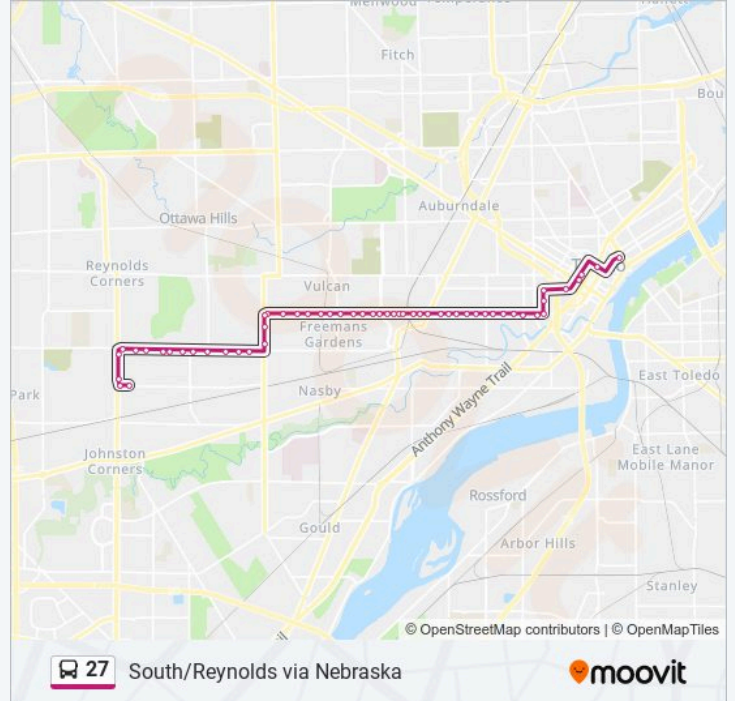

South/Reynolds via Nebraska

Get The App

The 27 bus line (South/Reynolds via Nebraska) has 3 routes. For regular weekdays, their operation hours are:
 (1) H Downtown Via Hill: 8:04 AM - 5:04 PM(2) N Downtown: 5:09 AM - 8:39 PM(3) N South & Reynolds: 6:00 AM - 10:00 PM

Use the Moovit App to find the closest 27 bus station near you and find out when is the next 27 bus arriving.

Direction: H Downtown Via Hill

55 stops

[VIEW LINE SCHEDULE](#)

- South & Westhaven NE
- Reynolds & South NE
- Reynolds & St. Aubin SE
- Reynolds & Hill SE
- Hill & Reynolds SE
- Hill & Shaftsbury SW
- Hill & Carol SW
- Hill & Harmony SW
- Hill & Melody SW
- Hill & Torrington SW
- Hill & Wenz SE
- Hill & Richards SW
- Hill & Tiffany Square SW
- Hill & Central Park SW
- Hill & Central Park SE
- Byrne & Hill NE
- Byrne & Hilltop SE
- Byrne & Willow Run NE
- Nebraska & Secor SW
- Nebraska & Searles SE
- Nebraska & Underwood SW

27 bus Info

Direction: H Downtown Via Hill

Stops: 55

Trip Duration: 41 min

Line Summary:

- Nebraska & Ranch SW
- Nebraska & Elysian SW
- Nebraska & Wamba SW
- Nebraska & Ascot SW
- Nebraska & Kopernik SW
- Nebraska & Greening SW
- Nebraska & Hinde SW
- Nebraska & Parkside SW
- Nebraska & Woodstock SW
- Nebraska & Marmion SW
- Nebraska & Waverly SW
- Nebraska & Montrose SW
- Nebraska & Brown SE
- Nebraska & Detroit Sww
- Nebraska & Detroit SW
- Nebraska & Pulaski SE
- Nebraska & Junction SW
- Nebraska & Junction SE
- Nebraska & Hoag SW
- Nebraska & Forest SW
- Nebraska & Hawley SW
- Nebraska & Miller SW
- Nebraska & Ewing SW
- Nebraska & Elizabeth SW
- Nebraska & City Park SW
- Nebraska & Collingwood SE
- Division & Nebraska NE
- Division & Belmont SE
- Division & Indiana SE
- Indiana & 13th SE
- 11th & Monroe SE
- 11th & Jefferson SW

Adams & Ontario SW

Huron & Cherry

Direction: N Downtown

55 stops

[VIEW LINE SCHEDULE](#)

South & Westhaven NE

Reynolds & South NE

Reynolds & St. Aubin SE