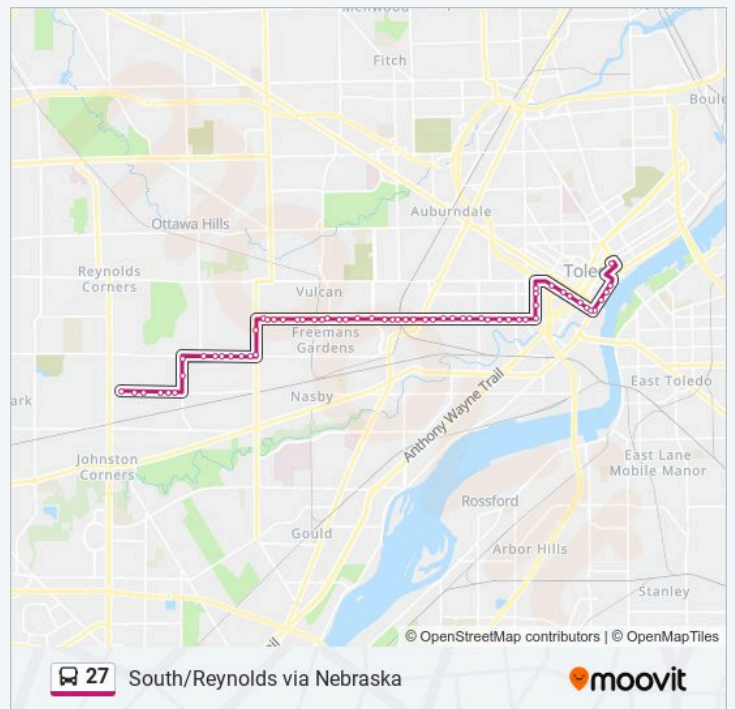

Adams & Ontario SW

Huron & Cherry

Direction: N Downtown

55 stops

[VIEW LINE SCHEDULE](#)

South & Westhaven NE

Reynolds & South NE

Reynolds & St. Aubin SE

Direction: N South & Reynolds

61 stops

[VIEW LINE SCHEDULE](#)

Huron & Cherry

27 bus Time Schedule

N South & Reynolds Route Timetable:

Sunday	7:30 AM - 7:30 PM
Monday	6:00 AM - 10:00 PM

- Summit & Adams NE
- Summit & Madison NW
- Summit & Jefferson NW
- Summit & Washington NW
- Washington & St Clair NE
- Washington & Huron NE
- Washington & Erie NE
- Washington & Michigan NW
- Washington & 12th NE
- Washington & 16th NE
- Division & Pinewood NW
- Division & Indiana NW
- Division & Belmont NW
- Division & Nebraska NW
- Nebraska & Collingwood NW
- Nebraska & City Park NE
- Nebraska & Elizabeth NE
- Nebraska & Ewing NE
- Nebraska & Miller NE
- Nebraska & Hawley NE
- Nebraska & Forest NW
- Nebraska & Hoag NE
- Nebraska & Hoag NW
- Nebraska & Junction NE
- Nebraska & Pulaski NE
- Nebraska & Detroit NE
- Nebraska & Detroit NW
- Nebraska & Brown NE
- Nebraska & Montrose
- Nebraska & Waverly NE
- Nebraska & Woodstock NE
- Nebraska & Parkside NW

Tuesday	6:00 AM - 10:00 PM
Wednesday	6:00 AM - 10:00 PM
Thursday	6:00 AM - 10:00 PM
Friday	6:00 AM - 10:00 PM
Saturday	7:30 AM - 7:30 PM

27 bus Info

Direction: N South & Reynolds

Stops: 61

Trip Duration: 34 min

Line Summary:

Nebraska & Greening NE

Nebraska & Liberty Central NE

Nebraska & Darrow NE

Nebraska & Westwood NW

Nebraska & Burbank NE

Nebraska & Elysian NE

Nebraska & Ranch NE