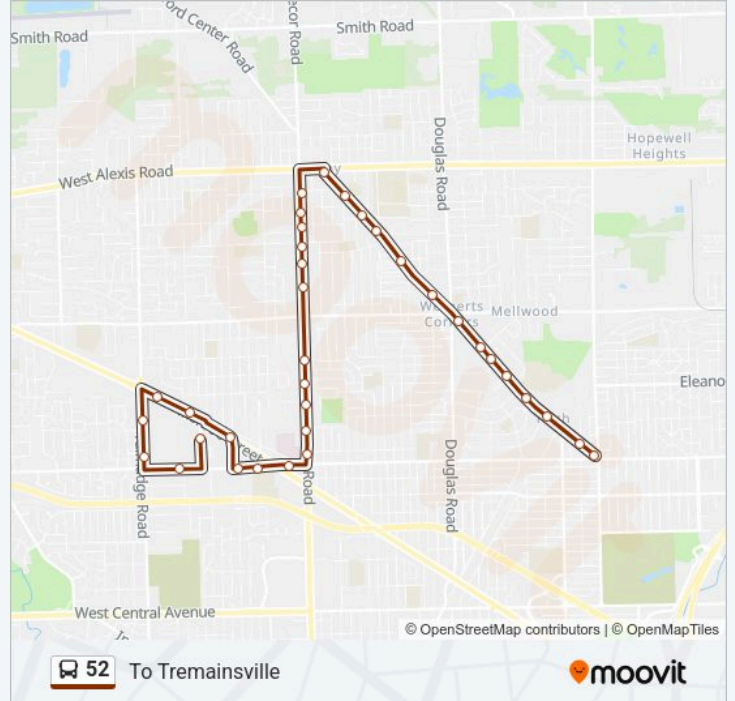

52 bus Info**Direction:** To Franklin Park Mall**Stops:** 17**Trip Duration:** 15 min**Line Summary:**

Direction: To Tremainsville

35 stops

[VIEW LINE SCHEDULE](#)

- Franklin Park
- Sylvania & Franklin Park
- Talmadge & Wenwood SE
- Talmadge & Franklin Park
- Monroe & Talmadge SE
- Monroe & Royer SW
- Monroe & Harvest SW
- Sylvania & Sunforest SW
- Sylvania & Notre Dame S
- Sylvania & Violet SW
- Secor & Eastbrook SE
- Secor & Corydon SE
- Secor & Forest Grove SE
- Secor & Oak Grove SE
- Secor & Gracewood SE
- Secor & Laskey Nne
- Secor & Mcgregor Sse
- Secor & Mcgregor SE

52 bus Info

Direction: To Tremainsville

Stops: 35

Trip Duration: 25 min

Line Summary:

Secor & Shawnee SE

Secor & Wichita SE

Secor & Cherokee SE

Tremainsville & Oak Grove SW

Tremainsville & Mellwood Court SW

Tremainsville & Coolidge SW

Tremainsville & Eastbrook SW

Tremainsville & Harris SW

Tremainsville & Sylvania SW

52 bus time schedules and route maps are available in an offline PDF at moovitapp.com. Use the Moovit App to see live bus times, train schedule or subway schedule, and step-by-step directions for all public transit in Toledo.

© 2025 Moovit - All Rights Reserved