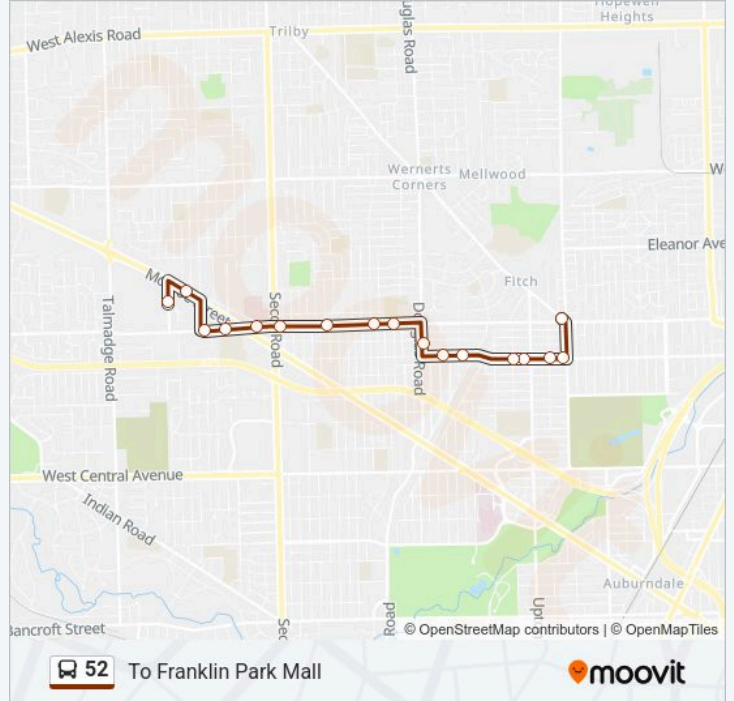

Use the Moovit App to find the closest 52 bus station near you and find out when is the next 52 bus arriving.

Direction: To Franklin Park Mall

17 stops

[VIEW LINE SCHEDULE](#)

Tremainsville & Sylvania SW

Berdan & Jackman NW

Sylvania & Doty NW

Sylvania & Secor NE

Sylvania & Violet NW

Sylvania & Monroe NW

Sylvania & Harvest NE

Monroe & Luann NW

Franklin Park

52 bus Time Schedule

52 bus Info**Direction:** To Franklin Park Mall**Stops:** 17**Trip Duration:** 15 min**Line Summary:**

Direction: To Tremainsville

35 stops

[VIEW LINE SCHEDULE](#)

- Franklin Park
- Sylvania & Franklin Park
- Talmadge & Wenwood SE
- Talmadge & Franklin Park
- Monroe & Talmadge SE
- Monroe & Royer SW
- Monroe & Harvest SW
- Sylvania & Sunforest SW
- Sylvania & Notre Dame S
- Sylvania & Violet SW
- Secor & Eastbrook SE
- Secor & Corydon SE
- Secor & Forest Grove SE
- Secor & Oak Grove SE
- Secor & Gracewood SE
- Secor & Laskey Nne
- Secor & Mcgregor Sse
- Secor & Mcgregor SE

52 bus Info

Direction: To Tremainsville

Stops: 35

Trip Duration: 25 min

Line Summary:

Secor & Shawnee SE

Secor & Wichita SE

Secor & Cherokee SE