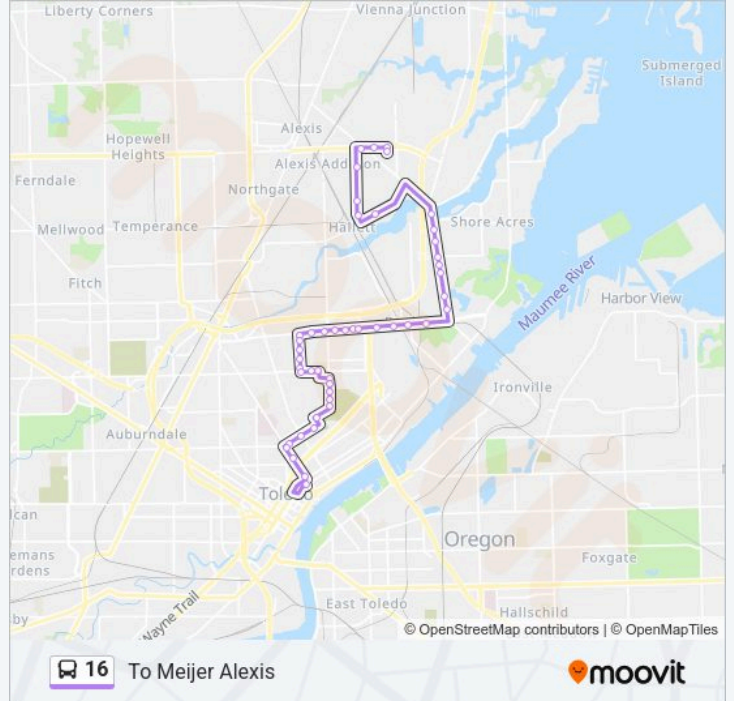

Suder & Willow Brook NE

Suder & Northwyck NE

Suder & Allendale NE

Suder & Lehman SE

Suder & Abygail SE

Suder & Ottawa River SE

Suder & Ottawa River NE

Matzinger & Advantage NE

Enterprise & Matzinger NE

Enterprise & Progress SE

Enterprise & Alexis SE

Alexis & Enterprise SE

Alexis & Benore SE

Alexis & Hagman SW

Meijer Alexis

Direction: To Downtown

39 stops

[VIEW LINE SCHEDULE](#)

Meijer Alexis

Benore & Meijer NW

Suder & Ottawa River NW

16 bus Time Schedule

To Downtown Route Timetable:

Monday	5:09 AM-8:39 PM
Tuesday	5:09 AM-8:39 PM
Wednesday	5:09 AM-8:39 PM
Thursday	5:09 AM-8:39 PM

Friday	5:09 AM-8:39 PM
Saturday	6:39 AM-8:09 PM
Sunday	6:39 AM-6:39 PM

16 bus Info

Direction: To Downtown

Stops: 39

Trip Duration: 36 min

Line Summary:

Bancroft & Cherry NE

Cherry & Scott NW