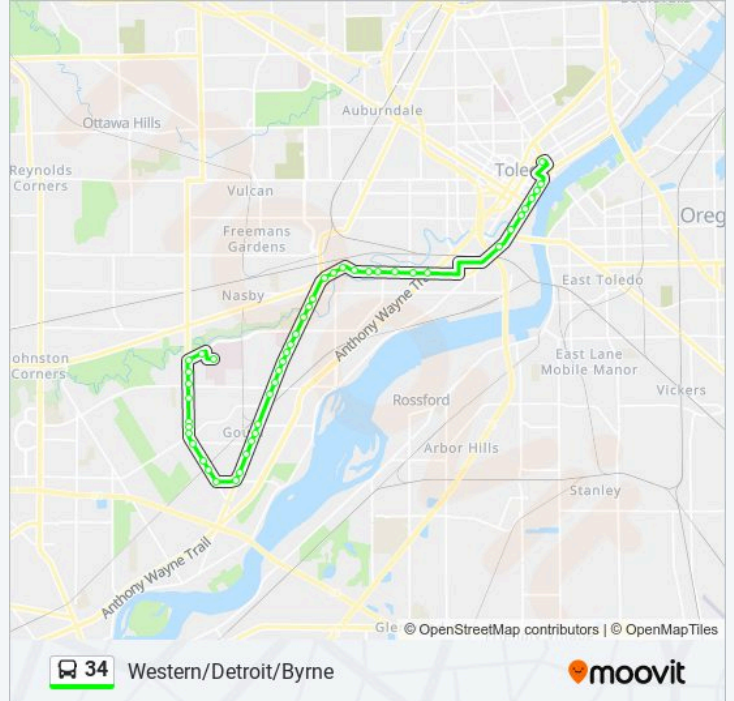

Broadway & Newton SE

Summit & Clayton SE

Summit & Washington SE

Summit & Washington NE

Summit & Jefferson SW

Summit & Adams SW

Huron & Cherry

Direction: Western/Detroit/Byrne

46 stops

[VIEW LINE SCHEDULE](#)

Huron & Cherry

Summit & Adams NE

Summit & Madison NW

Summit & Jefferson NW

Summit & Washington NW

Summit & Lafayette NW

Summit & Clayton NW

Broadway & Newton NW

Western & Mozart NE

Western & Hawley NE

Western & Hiatt NE

Western & Hillside NE

Western & Gibbons NE

Western & Champion NE

34 bus Info

Direction: Western/Detroit/Byrne

Stops: 46

Trip Duration: 40 min

Line Summary:

- Detroit & Glencove NW
- Detroit & Kennison NW
- Detroit & Arlington NW
- Detroit & Garden Lake Pkwy NW
- Detroit & Nieson SW
- Detroit & Aberdeen NW
- Detroit & Aberdeen SW
- Detroit & Glendale NW
- Detroit & Loague NW
- Detroit & Sherwood NW
- Detroit & Stamford NW
- Detroit & Tully NW
- Detroit & Bradford NW
- Detroit & Oxbridge NW
- Detroit & Copland NW
- Copland & Byrne NE
- Byrne & Stengel SE
- Byrne & Tedrow SE
- Byrne & Glanzman SE
- Byrne & Ravenwood SE
- Byrne & Cragmoor SE
- Byrne & Blairmont SE
- Byrne & Glendale SE
- Byrne & Brenda SE
- Byrne & Camille SE
- Byrne & Arlington SE
- Arlington & West Medical Loop SW
- Utmc Campus