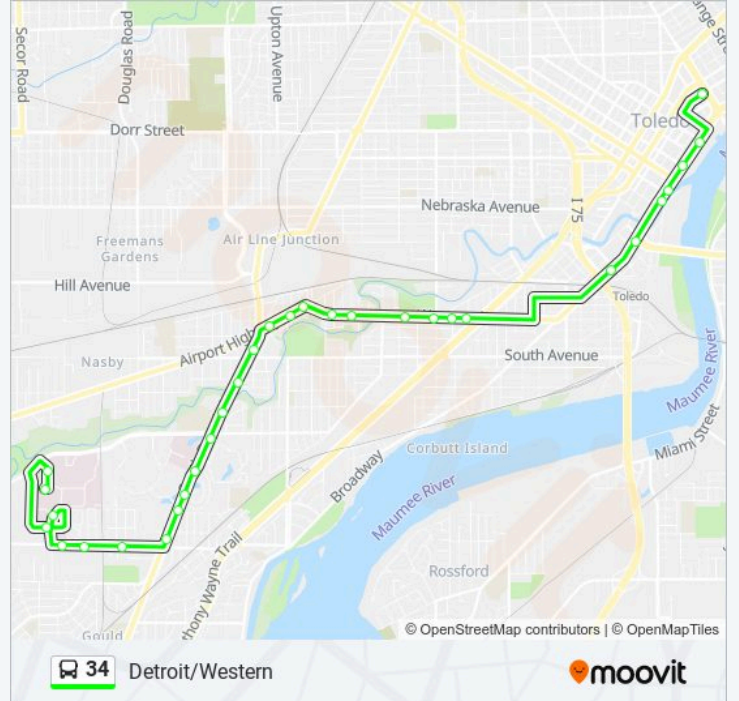

Use the Moovit App to find the closest 34 bus station near you and find out when is the next 34 bus arriving.

Direction: Detroit/Western

31 stops

[VIEW LINE SCHEDULE](#)

- Utmc Campus
- Utmc George Issac
- W. Medical Loop & Dana S
- Utmc Dana Cancer Center
- Glendale & Oak Hill SW
- Glendale & Bensch SW
- Glendale & Stanwix SW
- Detroit & Glendale NE
- Detroit & Aberdeen NE
- Detroit & Nieson SE
- Detroit & Patrick Rafter SE
- Detroit & Arlington SE
- Detroit & Toledo SE
- Detroit & Southmoor
- Detroit & South NE
- Airport & Shasta SE
- Airport & Storrs SE
- Airport & Western SE
- Western & Eldred SW
- Western & Gibbons SW
- Western & Daniels SW

34 bus Info

Direction: Detroit/Western

Stops: 31

Trip Duration: 35 min

Line Summary:

Western & Hawley SW

Western & Miller SW

Western & Mozart SW

Broadway & Newton SE

Summit & Clayton SE

Summit & Washington SE

Summit & Washington NE

Summit & Jefferson SW

Summit & Adams SW

Huron & Cherry

Direction: Western/Detroit/Byrne

46 stops

[VIEW LINE SCHEDULE](#)

Huron & Cherry

Summit & Adams NE

Summit & Madison NW

Summit & Jefferson NW

Summit & Washington NW

Summit & Lafayette NW