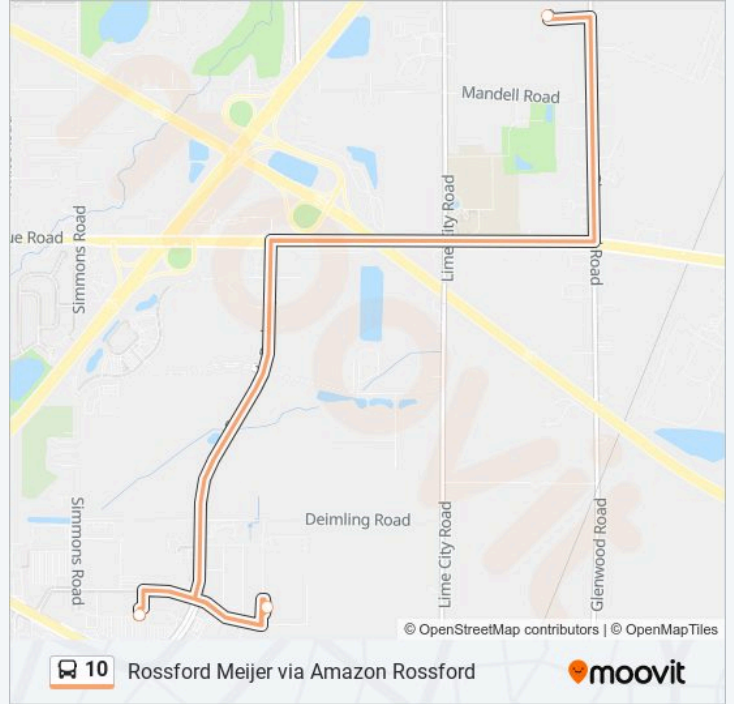

10 bus Info

Direction: Downtown Via Hollywood Casino

Stops: 17

Trip Duration: 36 min

Line Summary:

Direction: Rossford Via Hollywood Casino

16 stops

[VIEW LINE SCHEDULE](#)

Erie & Nebraska NW

Erie & Logan NE

Hollywood Casino

Dixie Hwy & Walnut NW

Lime City & Schreier NW

Ups Glenwood W

Rossford Amazon Fulfillment Center

Rossford Meijer

10 bus Time Schedule

Rossford Via Hollywood Casino Route Timetable:

Sunday	6:27 AM - 7:30 PM
Monday	4:59 AM - 10:00 PM
Tuesday	4:59 AM - 10:00 PM
Wednesday	4:59 AM - 10:00 PM
Thursday	4:59 AM - 10:00 PM
Friday	4:59 AM - 10:00 PM
Saturday	6:27 AM - 9:00 PM

10 bus Info

Direction: Rossford Via Hollywood Casino

Stops: 16

Trip Duration: 39 min

Line Summary:

10 bus time schedules and route maps are available in an offline PDF at moovitapp.com. Use the Moovit App to see live bus times, train schedule or subway schedule, and step-by-step directions for all public transit in Toledo.