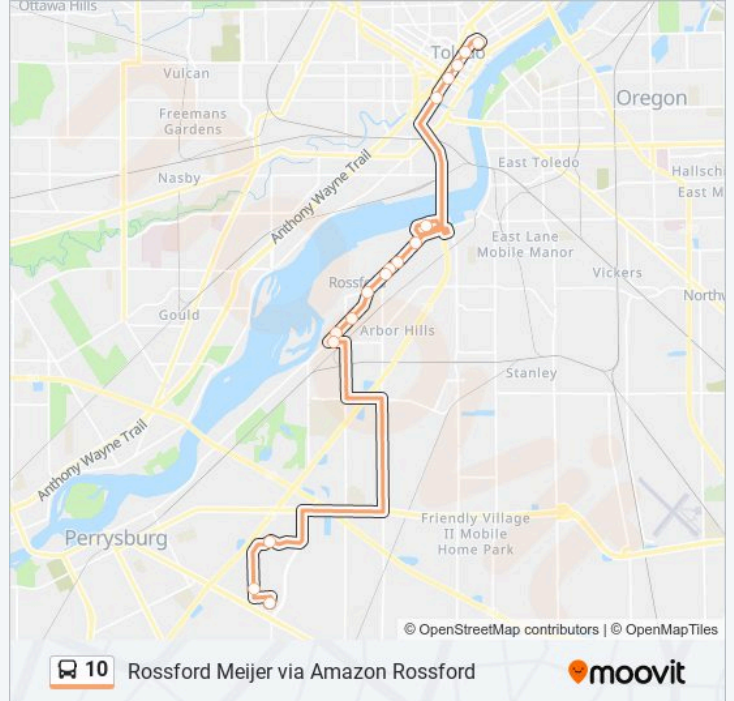

Rossford Meijer via Amazon Rossford

Get The App

The 10 bus line (Rossford Meijer via Amazon Rossford) has 2 routes. For regular weekdays, their operation hours are: (1) Downtown Via Hollywood Casino: 5:14 AM - 8:44 PM(2) Rossford Via Hollywood Casino: 4:59 AM - 10:00 PM Use the Moovit App to find the closest 10 bus station near you and find out when is the next 10 bus arriving.

Direction: Downtown Via Hollywood Casino

17 stops

[VIEW LINE SCHEDULE](#)

- Rossford Meijer
- Simmons & S Compass (Flag Down)
- Bass Pro Rossford (Flag Down)
- Schreier & Islandview NW
- Dixie Hwy & Cove SE
- Dixie Hwy & Lime City SW
- Dixie Hwy & Eagle Point SE
- Dixie Hwy & Walnut SE
- Dixie Hwy & Maple SE
- Dixie Hwy & Elm SW
- Dixie Hwy & Hunger Bldg SE
- Hollywood Casino
- Erie & Market SE
- Erie & Monroe SW
- Erie & Madison SW
- Erie & Jackson SW
- Huron & Orange NE

10 bus Time Schedule

Downtown Via Hollywood Casino Route Timetable:

Sunday	6:42 AM - 6:42 PM
Monday	5:14 AM - 8:44 PM
Tuesday	5:14 AM - 8:44 PM
Wednesday	5:14 AM - 8:44 PM
Thursday	5:14 AM - 8:44 PM
Friday	5:14 AM - 8:44 PM
Saturday	6:42 AM - 8:12 PM

10 bus Info

Direction: Downtown Via Hollywood Casino

Stops: 17

Trip Duration: 36 min

Line Summary:

Direction: Rossford Via Hollywood Casino

16 stops

[VIEW LINE SCHEDULE](#)