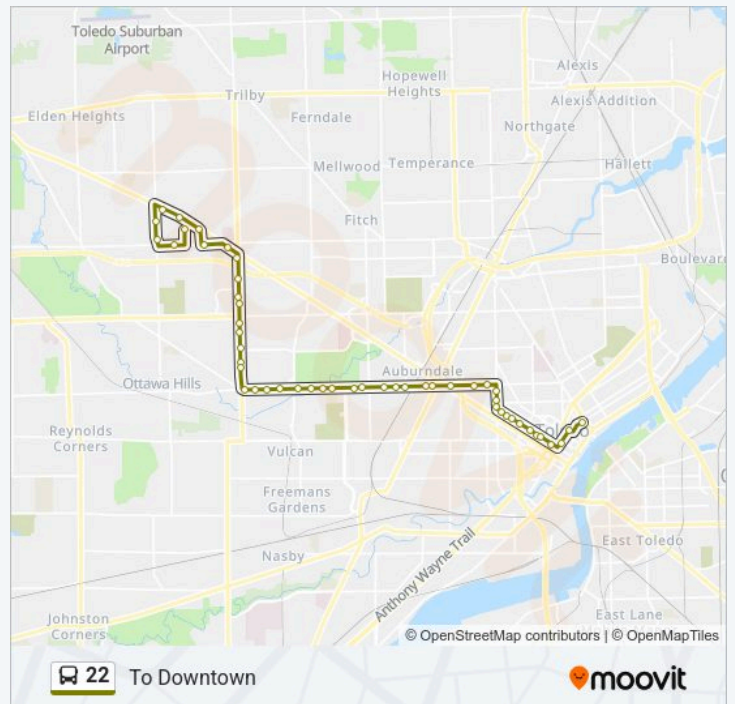

22 bus Info

Direction: To Franklin Park Mall

Stops: 44

Trip Duration: 38 min

Line Summary:

Bancroft & Torrey Hill NE

Bancroft & Evansdale NE

Bancroft & Perth NE

Monroe & Willis NE

Monroe & Harvest NE

Monroe & Luann NW

Franklin Park

Direction: To Downtown

50 stops

[VIEW LINE SCHEDULE](#)

Franklin Park

Bancroft & Auburn SW

Bancroft & Sylvan SW

Bancroft & Detroit SW

Bancroft & Rosewood SW

Bancroft & Robinwood SW

Bancroft & Parkwood SW

Collingwood & Floyd NW

Collingwood & Woodruff NW

22 bus Info

Direction: To Downtown

Stops: 50

Trip Duration: 37 min

Line Summary:

Collingwood & Jefferson NW (Exec Tower)

Jefferson & 23rd SW

Jefferson & 22nd SW