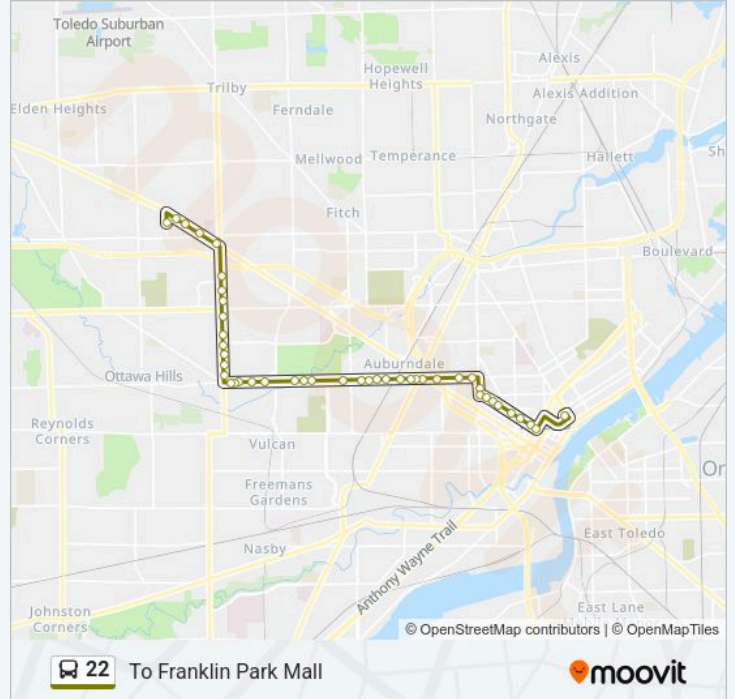

Use the Moovit App to find the closest 22 bus station near you and find out when is the next 22 bus arriving.

Direction: To Franklin Park Mall

44 stops

[VIEW LINE SCHEDULE](#)

Huron & Cherry (Hub Side)

Madison & 10th NE

22 bus Info

Direction: To Franklin Park Mall

Stops: 44

Trip Duration: 38 min

Line Summary:

Bancroft & Torrey Hill NE

Bancroft & Evansdale NE

Bancroft & Perth NE

Monroe & Willis NE

Monroe & Harvest NE

Monroe & Luann NW

Franklin Park

Direction: To Downtown

50 stops

[VIEW LINE SCHEDULE](#)

Franklin Park

22 bus Info

Direction: To Downtown

Stops: 50

Trip Duration: 37 min

Line Summary:

Collingwood & Jefferson NW (Exec Tower)

Jefferson & 23rd SW

Jefferson & 22nd SW