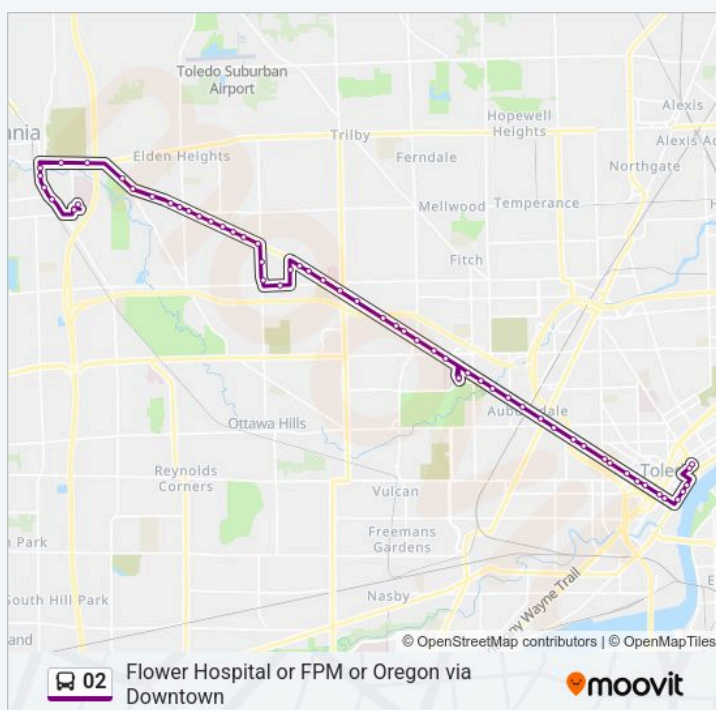

Direction: To Flower Hospital

58 stops

[VIEW LINE SCHEDULE](#)

Cherry & Superior NW (Cherry Side)

02 bus Time Schedule

To Flower Hospital Route Timetable:

Monday 5:56 AM-8:56 PM

Tuesday 5:56 AM-8:56 PM

- Superior & Orange NE
- Summit & Adams NE
- Summit & Madison NW
- Summit & Jefferson NW
- Monroe & Huron NE
- Monroe & Erie NW
- Monroe & 12th NE
- Monroe & 14th NE
- Monroe & 17th NW
- Monroe & 22nd NE
- Monroe & Collingwood NE
- Monroe & Robinwood NE
- Monroe & Maplewood NW
- Monroe & Bancroft SE
- Monroe & Detroit NW
- Monroe & Cardinal NE
- Monroe & Gasser NE
- Monroe & South Cove NE
- Monroe & N Cove NW
- Monroe & Bryn Mawr NW
- Promedica Pkwy West
- Promedica Pky East
- Monroe & Central NE
- Monroe & Algonquin NE
- Monroe & Douglas NE
- Monroe & Rushland NW
- Monroe & Woodmont NE
- Monroe & Carskaddon NE
- Monroe & Rohr NW
- Monroe & Secor NW
- Monroe & Willis NE
- Monroe & Harvest NE

Wednesday	5:56 AM-8:56 PM
Thursday	5:56 AM-8:56 PM
Friday	5:56 AM-8:56 PM
Saturday	7:30 AM-9:00 PM
Sunday	7:30 AM-7:30 PM

02 bus Info

Direction: To Flower Hospital

Stops: 58

Trip Duration: 49 min

Line Summary:

Monroe & Luann NW

Franklin Park

Sylvania & Franklin Park

Talmadge & Wenwood SE

Talmadge & Franklin Park

Monroe & Talmadge NW

Monroe & Lazboy NW

Monroe & Target N