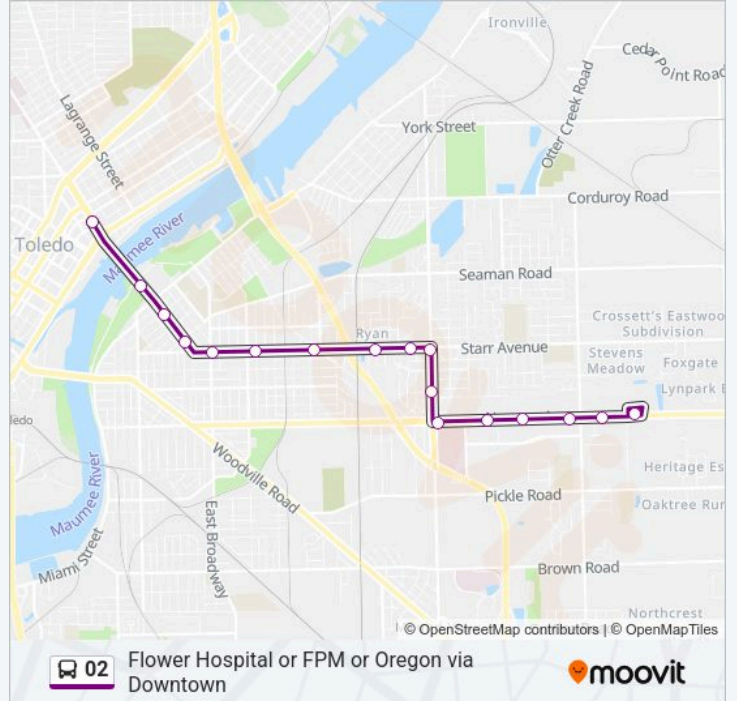

 **02 Line**

Flower Hospital or FPM or Oregon via Downtown

Get The App

The 02 bus line (Flower Hospital or FPM or Oregon via Downtown) has 4 routes. For regular weekdays, their operation hours are:

(1) To Oregon: 6:00 AM-10:00 PM(2) To Franklin Park Mall: 5:26 AM-9:26 PM(3) To Downtown: 5:13 AM-9:13 PM(4) To Flower Hospital: 5:56 AM-8:56 PM

Use the Moovit App to find the closest 02 bus station near you and find out when is the next 02 bus arriving.

Direction: To Oregon

17 stops

[VIEW LINE SCHEDULE](#)

Cherry & Superior NW (Cherry Side)

Main & Boyers Way SW

To Oregon Route Timetable:

Monday	6:00 AM-10:00 PM
Tuesday	6:00 AM-10:00 PM
Wednesday	6:00 AM-10:00 PM
Thursday	6:00 AM-10:00 PM
Friday	6:00 AM-10:00 PM
Saturday	7:30 AM-9:00 PM
Sunday	7:30 AM-7:30 PM

02 bus Info

Direction: To Oregon

Stops: 17

Trip Duration: 21 min

Line Summary:

Direction: To Franklin Park Mall

35 stops

[VIEW LINE SCHEDULE](#)

- Cherry & Superior NW (Cherry Side)
- Superior & Orange NE
- Summit & Adams NE
- Summit & Madison NW
- Summit & Jefferson NW
- Monroe & Huron NE
- Monroe & Erie NW
- Monroe & 12th NE
- Monroe & 14th NE
- Monroe & 17th NW
- Monroe & 22nd NE
- Monroe & Collingwood NE
- Monroe & Robinwood NE
- Monroe & Maplewood NW
- Monroe & Bancroft SE
- Monroe & Detroit NW
- Monroe & Cardinal NE
- Monroe & Gasser NE