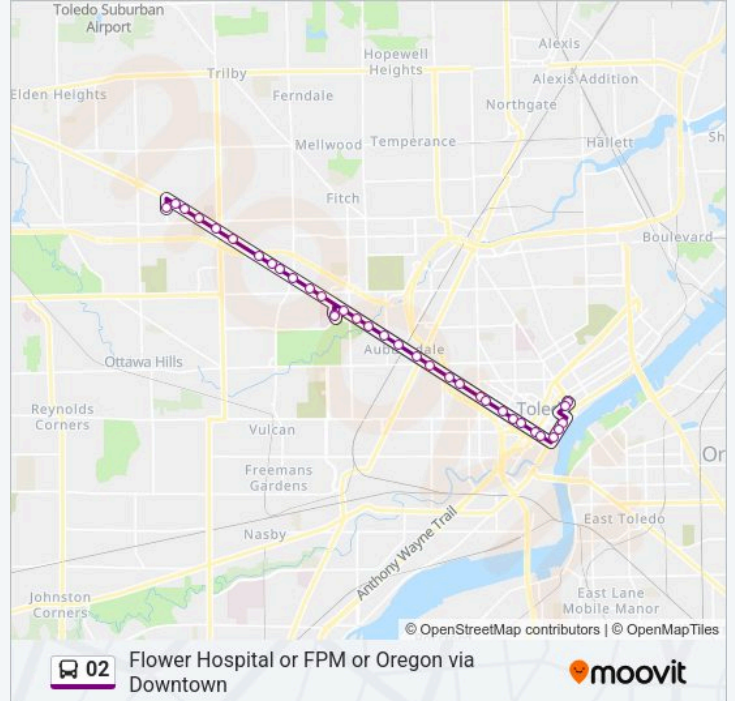

Direction: To Oregon

Stops: 17

Trip Duration: 21 min

Line Summary:

Direction: To Franklin Park Mall

35 stops

[VIEW LINE SCHEDULE](#)

- Cherry & Superior NW (Cherry Side)
- Superior & Orange NE
- Summit & Adams NE
- Summit & Madison NW
- Summit & Jefferson NW
- Monroe & Huron NE
- Monroe & Erie NW
- Monroe & 12th NE
- Monroe & 14th NE
- Monroe & 17th NW
- Monroe & 22nd NE
- Monroe & Collingwood NE
- Monroe & Robinwood NE
- Monroe & Maplewood NW
- Monroe & Bancroft SE
- Monroe & Detroit NW
- Monroe & Cardinal NE
- Monroe & Gasser NE

Monroe & Rohr NW

Monroe & Secor NW

Monroe & Willis NE

Monroe & Harvest NE

Monroe & Luann NW

Franklin Park

Direction: To Downtown

72 stops

[VIEW LINE SCHEDULE](#)

Flower Hospital

Harroun & Arrowhead SW

Main & Ian Cove NE

Main & Convent NE

Main & Monroe SE

Monroe & River Crossing SE

Monroe & Harroun SW

02 bus Info

Direction: To Downtown

Stops: 72

Trip Duration: 32 min

Line Summary:

Monroe & Whiteford SW

Monroe & Sadalia SE

Monroe & Flanders SW