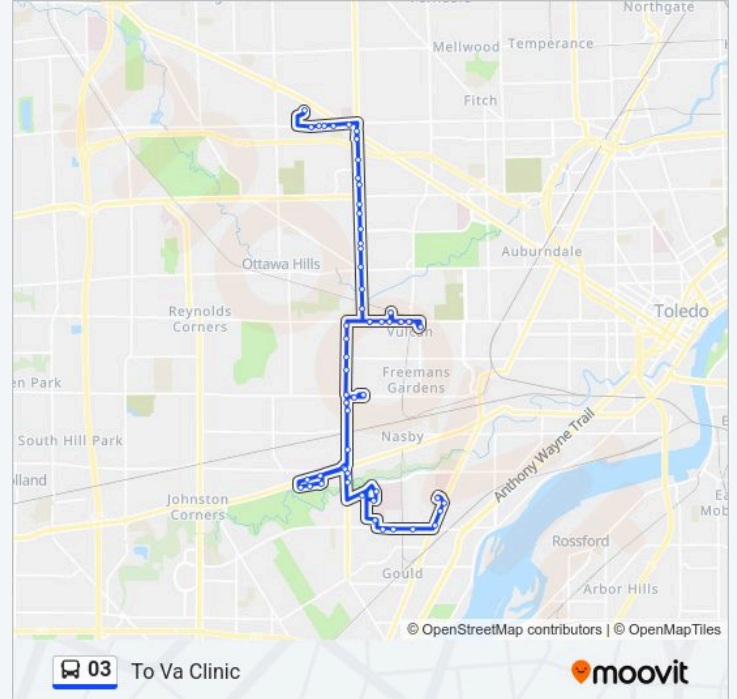

Byrne & Hilltop NW

Byrne & Hill NW

Hill & Arco SW

Lott Industries Hill Ave

Byrne & Hill SW

Byrne & South NW

Byrne & Mercer NW

Airport & Byrne NW

Airport & Highland NW

Airport & Brookview Nee

Brookview & Airport SE

Brookview E (Swan Creek)

Brookview & Highland SW (Park Side)

Airport & Byrne SW

Byrne & Gibraltar Heights NW

Byrne & Arlington NW (Hunter's Ridge)

Arlington & West Medical Loop SW

Utmc Campus

Utmc George Issac

W. Medical Loop & Dana S

Glendale & Oak Hill SW

Glendale & Bensch SW
 Glendale & Stanwix SW
 Detroit & Glendale NE
 Detroit & Aberdeen NE
 Detroit & Nieson SE
 Va Clinic

Direction: To Franklin Park Mall

64 stops

[VIEW LINE SCHEDULE](#)

Va Clinic
 Detroit & Aberdeen NW
 Detroit & Aberdeen SW
 Detroit & Glendale NW
 Glendale & Gateway NE
 Glendale & Luscombe NE
 Glendale & Oak Hill NE
 Glendale & Oak Hill NW
 Glendale & Utmc NE
 W. Medical Loop & Dana N
 Utmc Campus
 Utmc George Issac
 Arlington & West Medical Loop NW
 Arlington & Byrne NE
 Byrne & Gibraltar Heights SE (Hunter's Ridge)
 Airport & Byrne NW
 Airport & Highland NW
 Airport & Brookview Nee
 Brookview & Airport SE
 Brookview E (Swan Creek)
 Brookview & Highland SW (Park Side)
 Byrne & Mercer NE
 Byrne & South NE