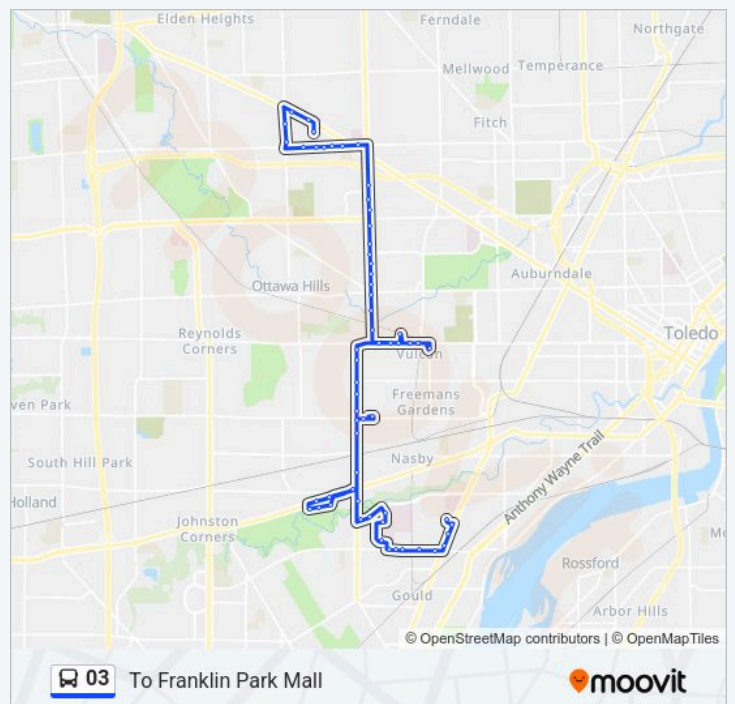

Direction: To Va Clinic

59 stops

[VIEW LINE SCHEDULE](#)

Franklin Park
Sylvania & Woodley SE
Sylvania & Harvest SW
Sylvania & Sunforest SW
Sylvania & Notre Dame S
Sylvania & Violet SW
Secor & Monroe NW
Secor & Monroe SW
Secor & Queenswood SW
Secor & Executive SW
Secor & Central SE
Secor & Central SW
Secor & Christie NW
Secor & Kenwood NW
Secor & Darlington SW
Secor & Pelham NW
Secor & Bancroft NW
Secor & Brookside SW
Secor & Dorr SW
Dorr & Moran SW
Dorr & Brookley SE

Direction: To Franklin Park Mall

64 stops

[VIEW LINE SCHEDULE](#)

Va Clinic
 Detroit & Aberdeen NW
 Detroit & Aberdeen SW
 Detroit & Glendale NW
 Glendale & Gateway NE
 Glendale & Luscombe NE
 Glendale & Oak Hill NE
 Glendale & Oak Hill NW
 Glendale & Utmc NE
 W. Medical Loop & Dana N
 Utmc Campus
 Utmc George Issac
 Arlington & West Medical Loop NW
 Arlington & Byrne NE
 Byrne & Gibraltar Heights SE (Hunter's Ridge)
 Airport & Byrne NW
 Airport & Highland NW
 Airport & Brookview Nee
 Brookview & Airport SE
 Brookview E (Swan Creek)
 Brookview & Highland SW (Park Side)
 Byrne & Mercer NE
 Byrne & South NE

03 bus Info

Direction: To Franklin Park Mall

Stops: 64

Trip Duration: 62 min

Line Summary:

Byrne & Hill SE

Hill & Arco SW

Lott Industries Hill Ave

Byrne & Hill NE

Byrne & Hilltop SE

Byrne & Nebraska SE

Byrne & Avondale NE

Byrne & Dorr SE

Dorr & Moran SW

Dorr & Brookley SE

Dorr & Turner SW