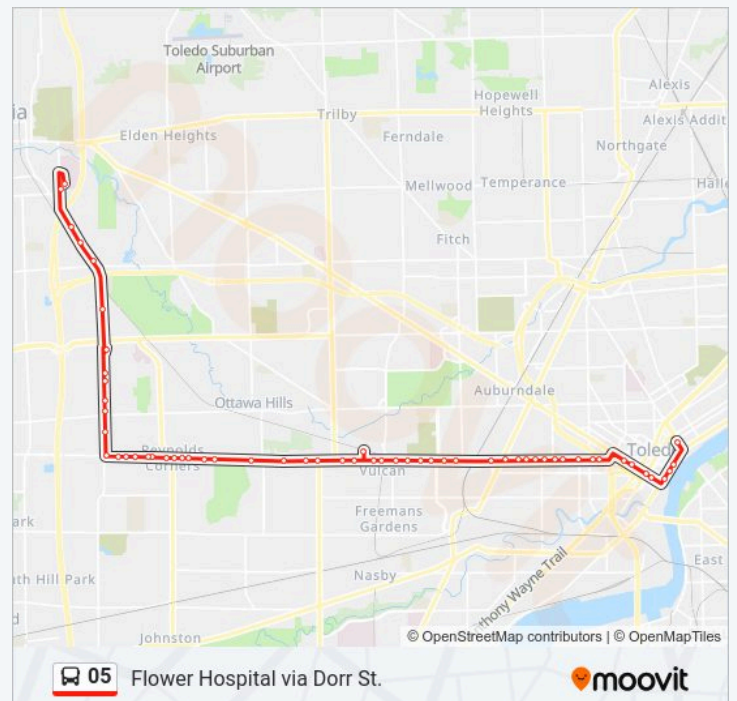

Monroe & Huron SE

Summit & Jefferson SW

Summit & Adams SW

Cherry & Superior NW

**Direction: Flower Hospital Via Ut/Dorr**

58 stops

[VIEW LINE SCHEDULE](#)

Cherry & Superior NW

Summit & Adams NE

Summit & Madison NW

Summit & Jefferson NW

Monroe & Huron NE

Monroe & Eire NW

Monroe & 12th NE

Monroe & 14th NE

Dorr & Division NW

Dorr & Detroit NE

Dorr & Smead NW

Dorr & Waverly NE

Dorr & Evesham NE

Dorr & Coventry NE

**05 bus Time Schedule**

Flower Hospital Via Ut/Dorr Route Timetable:

Sunday	8:00 AM - 7:30 PM
Monday	6:00 AM - 10:00 PM
Tuesday	6:00 AM - 10:00 PM
Wednesday	6:00 AM - 10:00 PM
Thursday	6:00 AM - 10:00 PM
Friday	6:00 AM - 10:00 PM
Saturday	8:00 AM - 9:00 PM

**05 bus Info**

**Direction:** Flower Hospital Via Ut/Dorr

**Stops:** 58

**Trip Duration:** 49 min

**Line Summary:**

Dorr & Warwick NE

Dorr & Lawnview NE

Dorr & Fairlawn NW