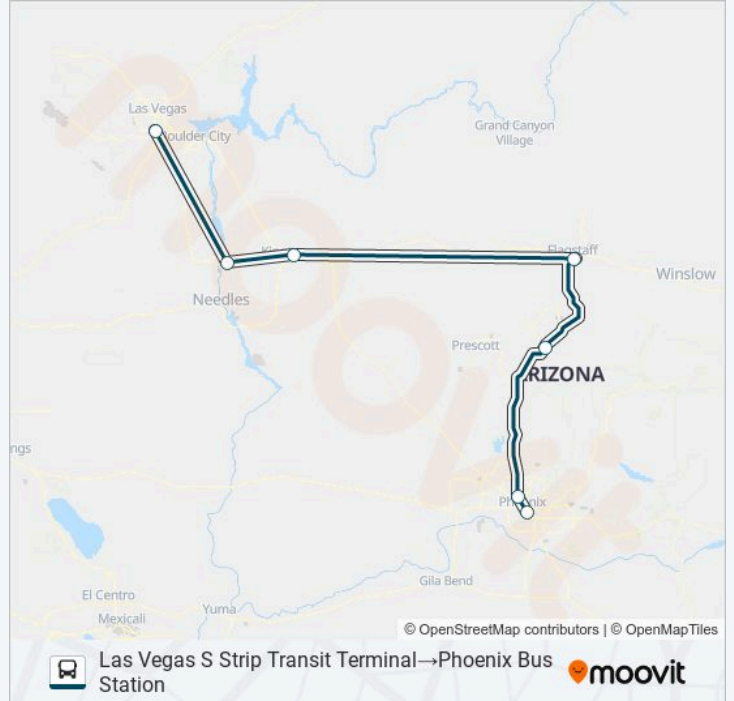

(1) Las Vegas S Strip Transit Terminal→Phoenix Bus Station: 10:20 AM(2) Phoenix Bus Station→Las Vegas S Strip Transit Terminal: 11:50 AM

Use the Moovit App to find the closest GREYHOUND US1020 bus station near you and find out when is the next GREYHOUND US1020 bus arriving.

Phoenix Glendale Bus Stop

Phoenix Bus Station

GREYHOUND US1020 bus Time Schedule

Las Vegas S Strip Transit Terminal→Phoenix Bus Station Route Timetable:

Sunday	10:20 AM
Monday	10:20 AM
Tuesday	10:20 AM
Wednesday	10:20 AM
Thursday	10:20 AM
Friday	10:20 AM
Saturday	10:20 AM

GREYHOUND US1020 bus Info**Direction:** Las Vegas S Strip Transit Terminal→Phoenix Bus Station**Stops:** 7**Trip Duration:** 510 min**Line Summary:**

Direction: Phoenix Bus Station → Las Vegas S Strip Transit Terminal

Las Vegas S Strip Transit Terminal

GREYHOUND US1020 bus Time Schedule

Phoenix Bus Station → Las Vegas S Strip Transit Terminal Route Timetable:

Sunday	11:50 AM
Monday	11:50 AM
Tuesday	11:50 AM
Wednesday	11:50 AM
Thursday	11:50 AM
Friday	11:50 AM
Saturday	11:50 AM