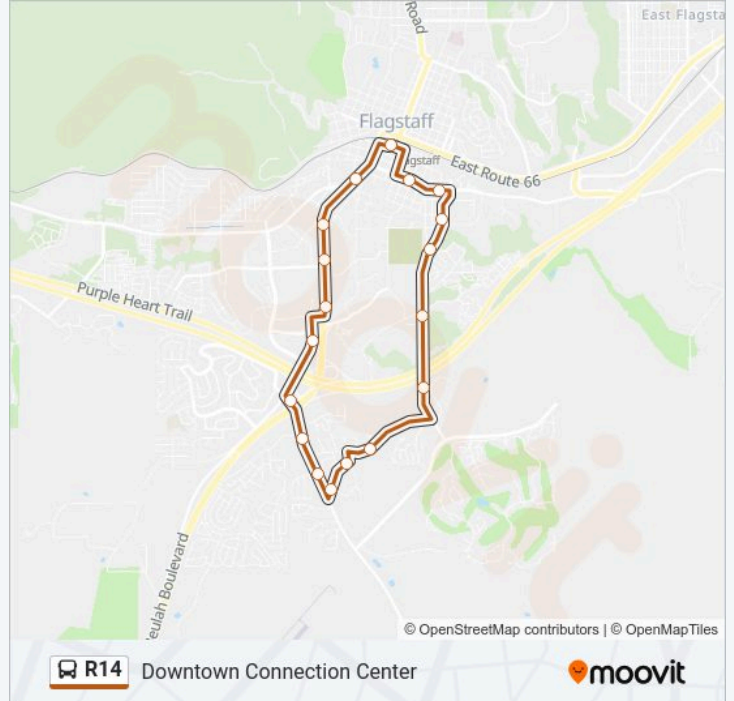

Direction: Downtown Connection Center

19 stops

[VIEW LINE SCHEDULE](#)

Downtown Connection Center

Butler / San Francisco Eb

Butler / Elden Eb

Lone Tree / Franklin

Lone Tree / Brannen

Lone Tree / Pine

Lone Tree (Ccc)

Zuni / Kofa

Walapai / South Yaqui

Walapai / Lake Mary

Lake Mary / Mohawk

Lake Mary / Hi Cntry

Lake Mary / Beulah

Sunday	7:14 AM - 7:14 PM
Monday	6:14 AM - 9:14 PM
Tuesday	6:14 AM - 9:14 PM
Wednesday	6:14 AM - 9:14 PM
Thursday	6:14 AM - 9:14 PM
Friday	Not Operational
Saturday	Not Operational

R14 bus Info

Direction: Downtown Connection Center

Stops: 19

Trip Duration: 23 min

Line Summary:

Direction: Milton / Plaza Way

17 stops

[VIEW LINE SCHEDULE](#)

Downtown Connection Center

Butler / San Francisco Eb