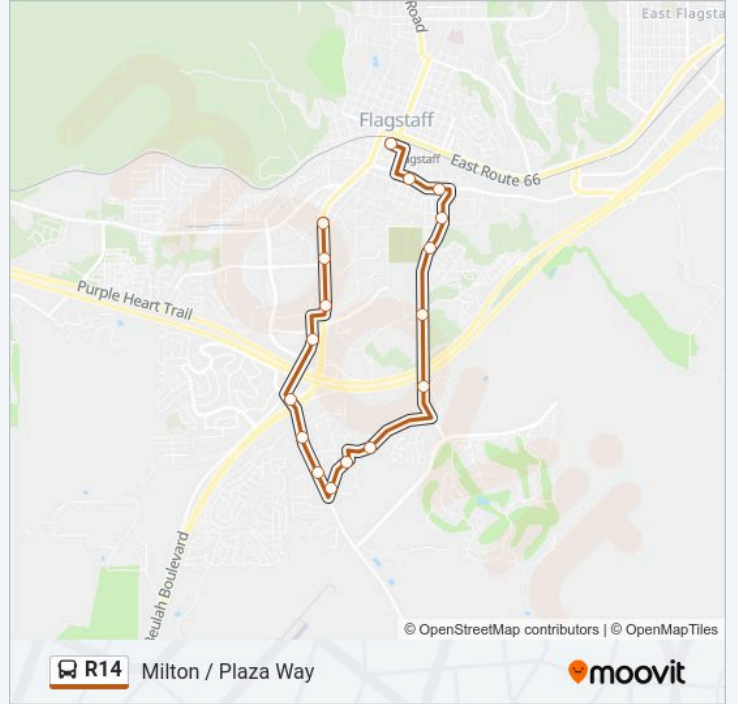

Direction: Downtown Connection Center

19 stops

[VIEW LINE SCHEDULE](#)

Downtown Connection Center

Butler / San Francisco Eb

Butler / Elden Eb

Lone Tree / Franklin

Lone Tree / Brannen

Stops: 19

Trip Duration: 23 min

Line Summary:

Direction: Milton / Plaza Way

17 stops

[VIEW LINE SCHEDULE](#)

Downtown Connection Center

Butler / San Francisco Eb

Milton / Plaza Way Route Timetable:

Sunday	7:44 PM
Monday	9:44 PM
Tuesday	9:44 PM
Wednesday	9:44 PM
Thursday	9:44 PM
Friday	Not Operational
Saturday	Not Operational

R14 bus Info

Direction: Milton / Plaza Way

Stops: 17

Trip Duration: 20 min

Line Summary:

R14 bus time schedules and route maps are available in an offline PDF at moovitapp.com. Use the Moovit App to see live bus times, train schedule or subway schedule, and step-by-step directions for all public transit in Flagstaff.