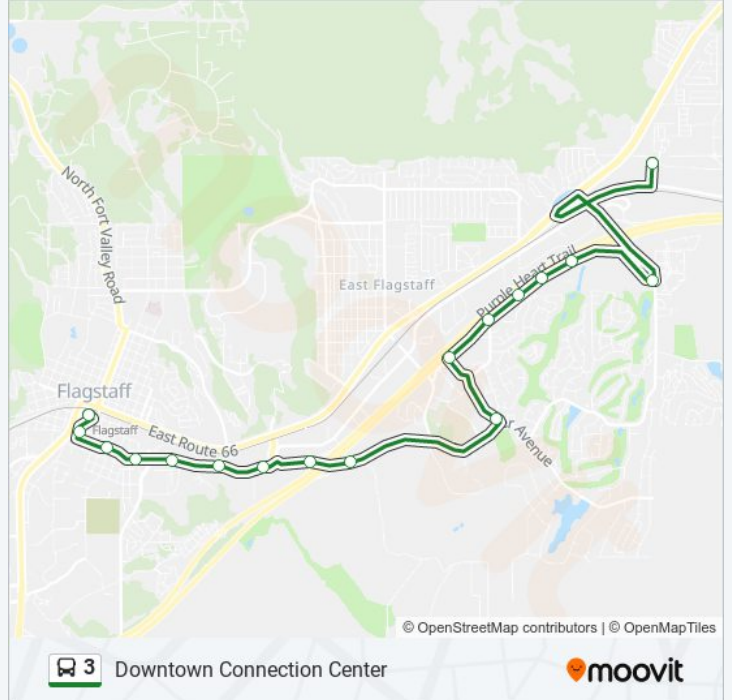

Downtown Connection Center

Get The App

The 3 bus line (Downtown Connection Center) has 2 routes. For regular weekdays, their operation hours are:
 (1) Downtown Connection Center: 6:15 AM - 9:45 PM (2) Flagstaff Mall Connection Ctr: 6:45 AM - 10:15 PM
 Use the Moovit App to find the closest 3 bus station near you and find out when is the next 3 bus arriving.

Direction: Downtown Connection Center
 17 stops
[VIEW LINE SCHEDULE](#)

3 bus Time Schedule
 Downtown Connection Center Route Timetable:

Sunday	6:45 AM - 7:45 PM
Monday	6:15 AM - 9:45 PM
Tuesday	6:15 AM - 9:45 PM
Wednesday	6:15 AM - 9:45 PM
Thursday	6:15 AM - 9:45 PM
Friday	6:15 AM - 9:45 PM
Saturday	6:45 AM - 7:45 PM

3 bus Info
Direction: Downtown Connection Center
Stops: 17
Trip Duration: 21 min
Line Summary:

Direction: Flagstaff Mall Connection Ctr

17 stops

[VIEW LINE SCHEDULE](#)

- Downtown Connection Center
- Butler / San Francisco Eb
- Butler / Elden Eb
- Butler / Cambridge
- Butler (Shell)
- Butler (Napa)
- Butler (Burger King)
- Butler (Little America)
- Foxglenn / Butler Nb
- Solier / Foxlair (West) Eb
- Solier / Foxlair (East) Eb
- Solier / Elk Run Eb
- Solier (Butterfield) Eb
- Solier (Timberline) Eb
- Country Club (B Of A)
- Route 66 / Country Club
- Flagstaff Mall Connection Ctr

3 bus Time Schedule

Flagstaff Mall Connection Ctr Route Timetable:

Sunday	7:15 AM - 8:15 PM
Monday	6:45 AM - 10:15 PM
Tuesday	6:45 AM - 10:15 PM
Wednesday	6:45 AM - 10:15 PM
Thursday	6:45 AM - 10:15 PM
Friday	6:45 AM - 10:15 PM
Saturday	7:15 AM - 8:15 PM