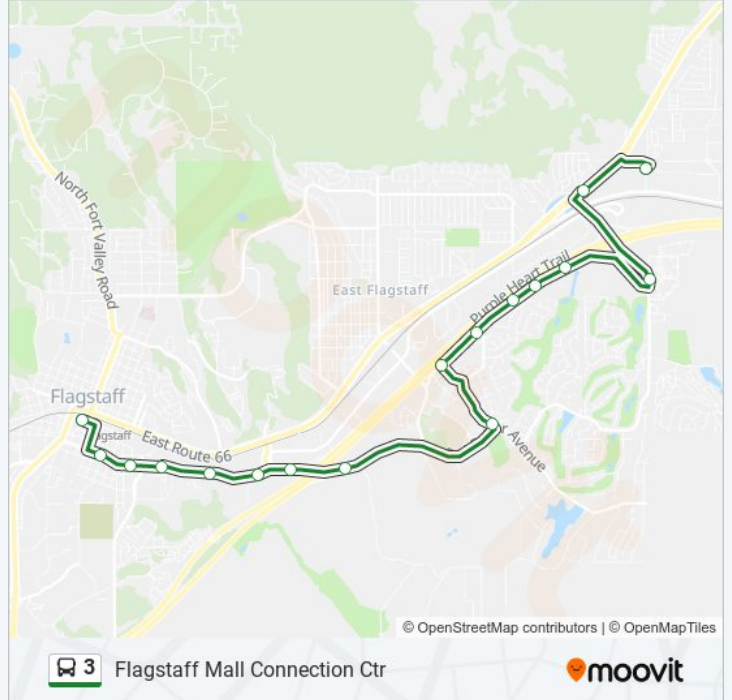

- Flagstaff Mall Connection Ctr
- Solier / Country Club
- Solier (Timberline) Wb
- Solier (Butterfield) Wb
- Solier / Elk Run Wb
- Solier / Foxlair (East) Wb
- Solier / Foxlair (West) Wb
- Foxglenn / Butler Sb
- Butler (Black Barts)
- Butler / Lucky Wb
- Butler (Golden Eagle)
- Butler (Builders Firstsource)
- Butler / Sawmill
- Butler / Elden Wb
- Butler / San Francisco Wb
- Kendrick / Benton
- Downtown Connection Center

3 bus Info
Direction: Downtown Connection Center
Stops: 17
Trip Duration: 21 min
Line Summary:

Direction: Flagstaff Mall Connection Ctr

17 stops

[VIEW LINE SCHEDULE](#)

- Downtown Connection Center
- Butler / San Francisco Eb
- Butler / Elden Eb
- Butler / Cambridge
- Butler (Shell)
- Butler (Napa)
- Butler (Burger King)
- Butler (Little America)
- Foxglenn / Butler Nb
- Solier / Foxlair (West) Eb
- Solier / Foxlair (East) Eb
- Solier / Elk Run Eb
- Solier (Butterfield) Eb
- Solier (Timberline) Eb
- Country Club (B Of A)
- Route 66 / Country Club
- Flagstaff Mall Connection Ctr

3 bus Time Schedule

Flagstaff Mall Connection Ctr Route Timetable:

Sunday	7:15 AM - 8:15 PM
Monday	6:45 AM - 10:15 PM
Tuesday	6:45 AM - 10:15 PM
Wednesday	6:45 AM - 10:15 PM
Thursday	6:45 AM - 10:15 PM
Friday	6:45 AM - 10:15 PM
Saturday	7:15 AM - 8:15 PM

3 bus Info

Direction: Flagstaff Mall Connection Ctr

Stops: 17

Trip Duration: 24 min

Line Summary:

3 bus time schedules and route maps are available in an offline PDF at moovitapp.com. Use the [Moovit App](#) to see live bus times, train schedule or subway schedule, and step-by-step directions for all public transit in Flagstaff.