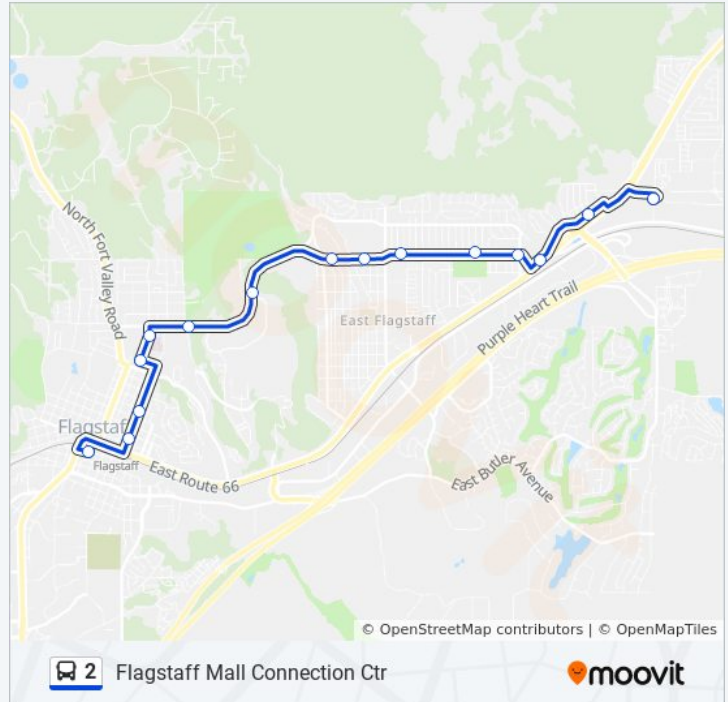

- Downtown Connection Center
- San Francisco / Birch
- San Francisco / Elm

Desilva Ave/Beaver St

Beaver (Flag Medical Ctr) Nb

Forest / Turquoise Eb

Cedar / Gemini Nb

Cedar / West Eb

Cedar / Aris

Lockett / King Eb

Lockett / Alta Vista Eb

Lockett / Fanning Eb

Kaspar (Naipta) Eb

Lynch (Futs Trail)

Flagstaff Mall Connection Ctr

Thursday

7:15 AM - 8:15 PM

Friday

6:15 AM - 10:15 PM

Saturday

7:15 AM - 8:15 PM

2 bus Info

Direction: Flagstaff Mall Connection Ctr

Stops: 15

Trip Duration: 22 min

Line Summary: