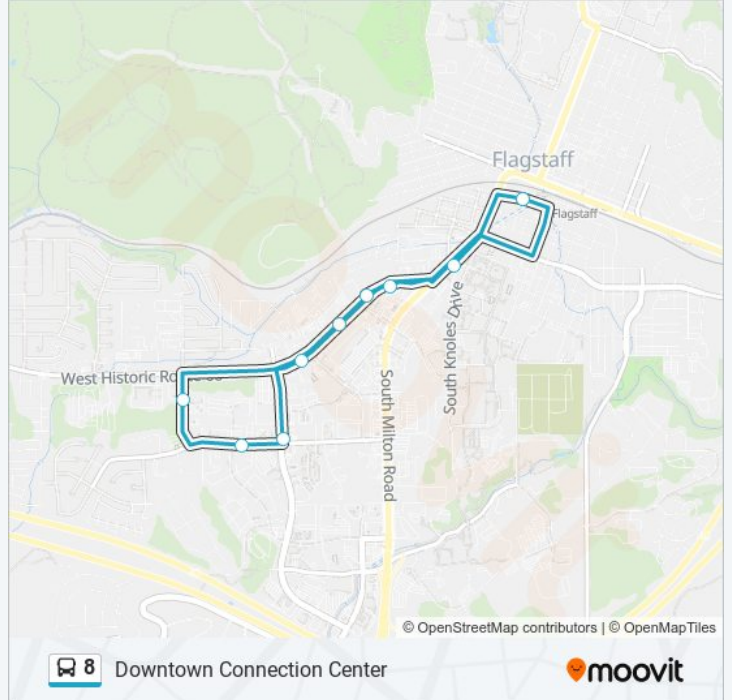

Downtown Connection Center

Get The App

The 8 bus line Downtown Connection Center has one route. For regular weekdays, their operation hours are:

(1) Downtown Connection Center: 6:15 AM - 9:15 PM

Use the Moovit App to find the closest 8 bus station near you and find out when is the next 8 bus arriving.

Direction: Downtown Connection Center

10 stops

[VIEW LINE SCHEDULE](#)

- Downtown Connection Center
- Route 66/Pinnacle (The Standard)
- Route 66 / Pinnacle
- Thompson (Az Daily Sun)
- Univ / Forest Meadows
- Woodlands Village / University
- Route 66 / Woodlands Village
- Route 66 / Metz Walk
- Milton / Northern Arizona Univ
- Downtown Connection Center

8 bus Time Schedule

Downtown Connection Center Route Timetable:

Sunday	7:15 AM - 7:15 PM
Monday	6:15 AM - 9:15 PM
Tuesday	6:15 AM - 9:15 PM
Wednesday	6:15 AM - 9:15 PM
Thursday	6:15 AM - 9:15 PM
Friday	6:15 AM - 9:15 PM
Saturday	7:15 AM - 7:15 PM

8 bus Info

Direction: Downtown Connection Center

Stops: 10

Trip Duration: 20 min

Line Summary:

8 bus time schedules and route maps are available in an offline PDF at moovitapp.com. Use the [Moovit App](#) to see live bus times, train schedule or subway schedule, and step-by-step directions for all public transit in Flagstaff.