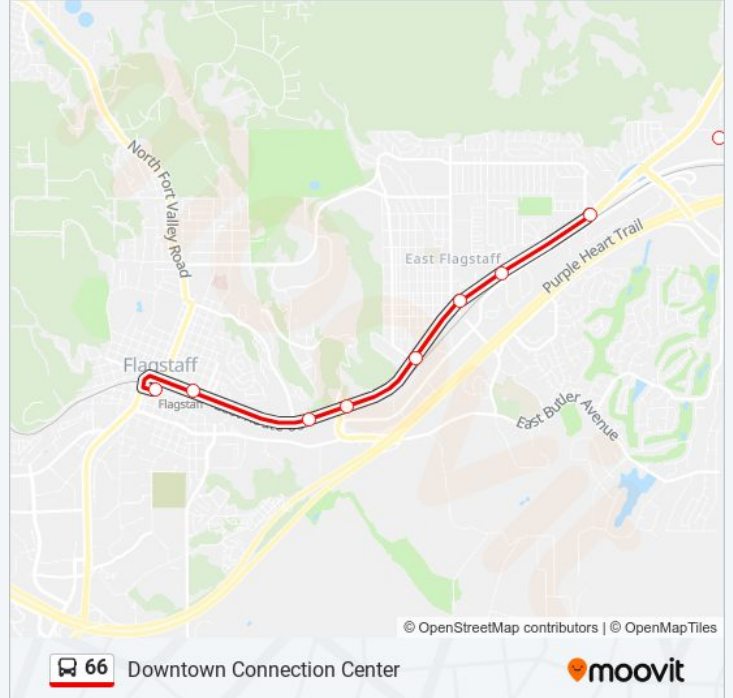

### Direction: Downtown Connection Center

9 stops

[VIEW LINE SCHEDULE](#)

Flagstaff Mall Connection Ctr

Route 66 / Fanning Wb

Route 66 / Steves Wb

Route 66 / Fourth Wb

Route 66 / Arrowhead Wb

### 66 bus Time Schedule

Downtown Connection Center Route Timetable:

Sunday	6:49 AM - 7:45 PM
Monday	5:49 AM - 9:45 PM
Tuesday	5:49 AM - 9:45 PM
Wednesday	5:49 AM - 9:45 PM
Thursday	5:49 AM - 9:45 PM
Friday	5:49 AM - 9:45 PM
Saturday	6:49 AM - 7:45 PM

### 66 bus Info

**Direction:** Downtown Connection Center

**Stops:** 9

**Trip Duration:** 20 min

**Line Summary:**

### Direction: Flagstaff Mall Connection Ctr

12 stops

[VIEW LINE SCHEDULE](#)

Downtown Connection Center

Route 66 / Switzer Eb

Route 66 / Ponderosa Eb

Route 66 / Arrowhead Eb

Route 66 / Fourth Eb