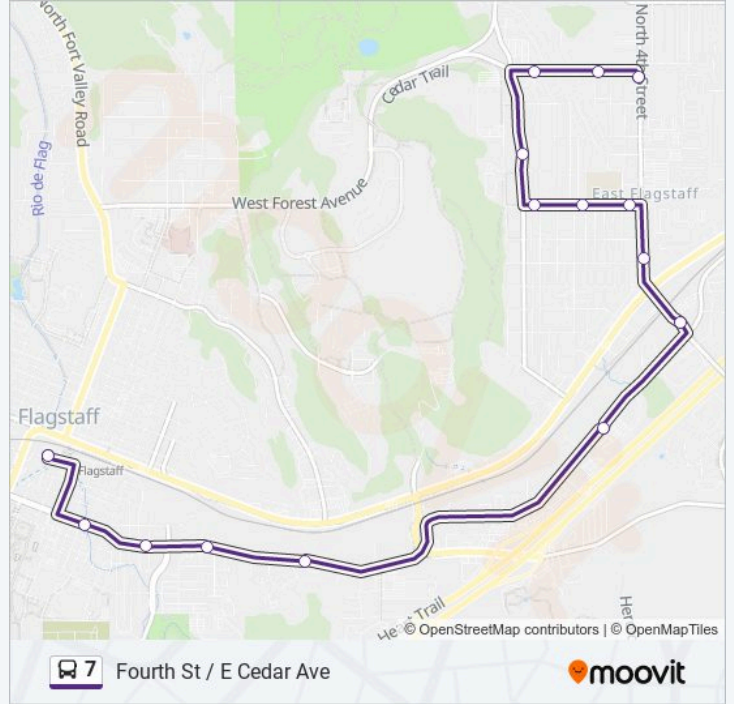

Downtown Connection Center

Get The App

The 7 bus line (Downtown Connection Center) has 2 routes. For regular weekdays, their operation hours are:
 (1) Downtown Connection Center: 5:39 AM - 8:30 PM (2) Fourth St / E Cedar Ave: 5:25 PM - 9:30 PM
 Use the Moovit App to find the closest 7 bus station near you and find out when is the next 7 bus arriving.

Downtown Connection Center

Direction: Fourth St / E Cedar Ave

15 stops

[VIEW LINE SCHEDULE](#)

Downtown Connection Center

Butler / San Francisco Eb

Butler / Elden Eb

Butler / Cambridge

Cedar / West Eb

Cedar / Aris

Fourth St / E Cedar Ave

7 bus Time Schedule

Fourth St / E Cedar Ave Route Timetable:

Sunday	7:30 PM
Monday	5:25 PM - 9:30 PM
Tuesday	5:25 PM - 9:30 PM
Wednesday	5:25 PM - 9:30 PM
Thursday	5:25 PM - 9:30 PM
Friday	5:25 PM - 9:30 PM
Saturday	7:30 PM

7 bus Info

Direction: Fourth St / E Cedar Ave

Stops: 15

Trip Duration: 20 min

Line Summary:

7 bus time schedules and route maps are available in an offline PDF at moovitapp.com. Use the Moovit App to see live bus times, train schedule or subway schedule, and step-by-step directions for all public transit in Flagstaff.