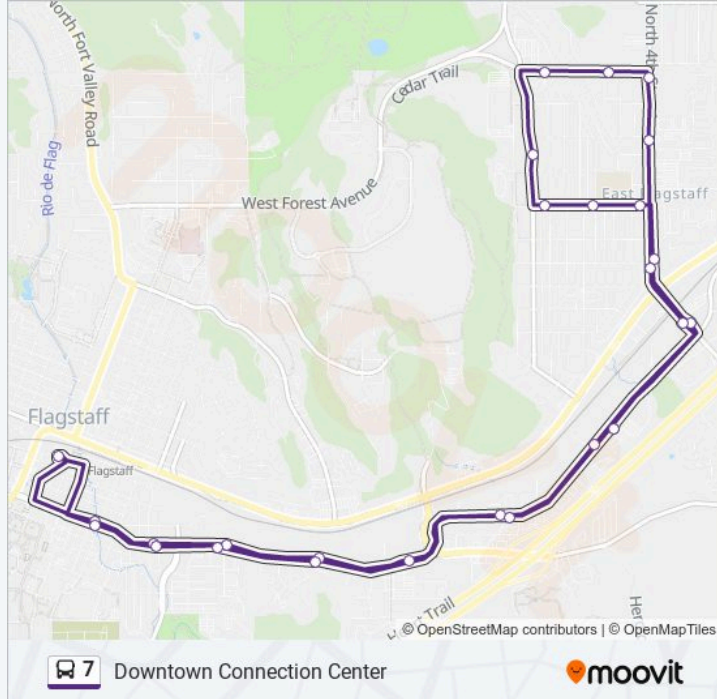

Downtown Connection Center

Get The App

The 7 bus line (Downtown Connection Center) has 2 routes. For regular weekdays, their operation hours are:
 (1) Downtown Connection Center: 5:39 AM - 8:30 PM (2) Fourth St / E Cedar Ave: 5:25 PM - 9:30 PM
 Use the Moovit App to find the closest 7 bus station near you and find out when is the next 7 bus arriving.

- Downtown Connection Center
- Butler / San Francisco Eb
- Butler / Elden Eb
- Butler / Cambridge
- Butler (Shell)
- Huntington Dr. / Grant St. Eb
- Huntington (Walmart) Eb
- Fourth / Huntington Nb
- Fourth (Walgreens)
- Sixth / Third
- Sixth / First
- Sixth / West
- West / Felice
- Cedar / West Eb
- Cedar / Aris
- Fourth St / E Cedar Ave
- Fourth / Felice
- Fourth (Farmers Market)
- Fourth / Huntington Sb
- Huntington (Walmart) Wb
- Huntington Dr. / Grant St. Wb

7 bus Info
Direction: Downtown Connection Center
Stops: 27
Trip Duration: 35 min
Line Summary:

Butler (Golden Eagle)

Butler (Builders Firstsource)

Butler / Sawmill

Butler / Elden Wb

Butler / San Francisco Wb

Downtown Connection Center

Direction: Fourth St / E Cedar Ave

15 stops

[VIEW LINE SCHEDULE](#)

Downtown Connection Center

Butler / San Francisco Eb

Butler / Elden Eb

Butler / Cambridge