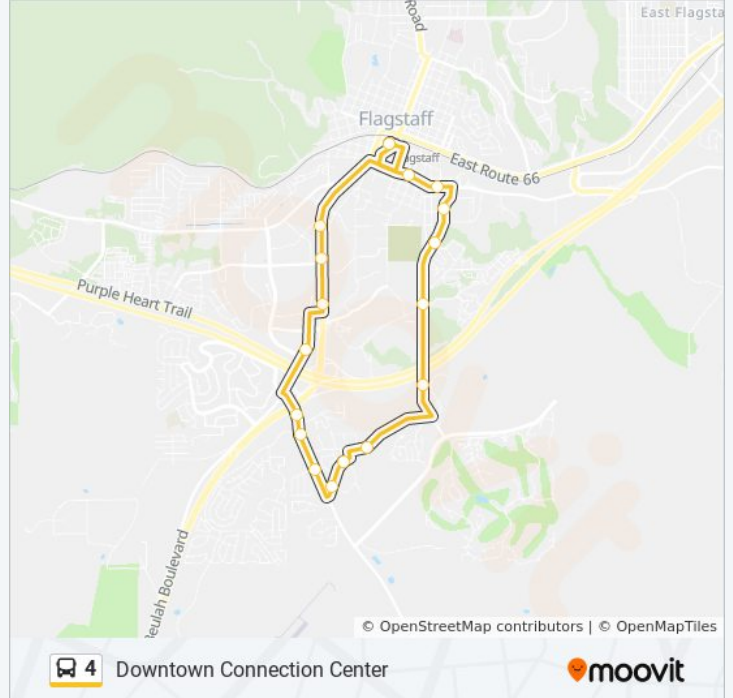

Direction: Downtown Connection Center
 17 stops
[VIEW LINE SCHEDULE](#)

- Downtown Connection Center
- Milton (Taco Bell)
- Milton / University
- Milton / Forest Meadows
- Beulah (Wal-Mart)
- Lake Mary / I-17
- Lake Mary / High Country
- Lake Mary / Mohawk
- Walapai/Lake Mary
- Walapai / Yaqui (North)
- Zuni / Kofa
- Lone Tree (Ccc)
- Lone Tree / Pine Knoll
- Lone Tree / Brannen
- Lone Tree / Franklin
- Butler / San Francisco Wb
- Downtown Connection Center

4 bus Time Schedule

Downtown Connection Center Route Timetable:

Sunday	7:05 AM - 7:05 PM
Monday	6:25 AM - 9:05 PM
Tuesday	6:25 AM - 9:05 PM
Wednesday	6:25 AM - 9:05 PM
Thursday	7:05 AM - 7:05 PM
Friday	6:25 AM - 9:05 PM
Saturday	7:05 AM - 7:05 PM

4 bus Info

Direction: Downtown Connection Center
Stops: 17
Trip Duration: 35 min
Line Summary:

Direction: Lone Tree / Franklin

15 stops

[VIEW LINE SCHEDULE](#)

Downtown Connection Center

Milton (Taco Bell)

Milton / University

Milton / Forest Meadows

Beulah (Wal-Mart)

Lake Mary / I-17

Lake Mary / High Country

Lake Mary / Mohawk

Walapai/Lake Mary

Walapai / Yaqui (North)

Zuni / Kofa