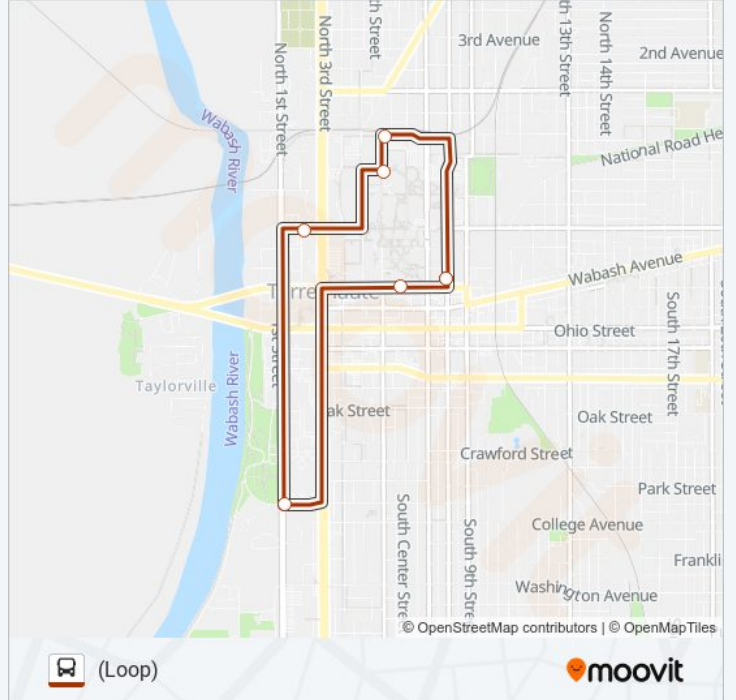

ISU CAMPUS (Loop)[Get The App](#)

The ISU CAMPUS bus line (Loop) has one route. For regular weekdays, their operation hours are:

(1) (Loop): 7:15 AM - 10:40 PM

Use the Moovit App to find the closest ISU CAMPUS bus station near you and find out when is the next ISU CAMPUS bus arriving.

Direction: (Loop)

7 stops

[VIEW LINE SCHEDULE](#)

Bus Transfer Center

6th & Cherry

University Apartments/1st & Farrington

2nd & Chestnut

Linclon Quad 6th & Spruce

Linclon Quad 6th & Tippecanoe

Bus Transfer Center

ISU CAMPUS bus Time Schedule

(Loop) Route Timetable:

Sunday	Not Operational
Monday	7:15 AM - 10:40 PM
Tuesday	7:15 AM - 10:40 PM
Wednesday	7:15 AM - 10:40 PM
Thursday	7:15 AM - 10:40 PM
Friday	7:15 AM - 10:40 PM
Saturday	Not Operational

ISU CAMPUS bus Info

Direction: (Loop)

Stops: 7

Trip Duration: 20 min

Line Summary:

ISU CAMPUS bus time schedules and route maps are available in an offline PDF at moovitapp.com. Use the Moovit App to see live bus times, train schedule or subway schedule, and step-by-step directions for all public transit in Terre Haute.