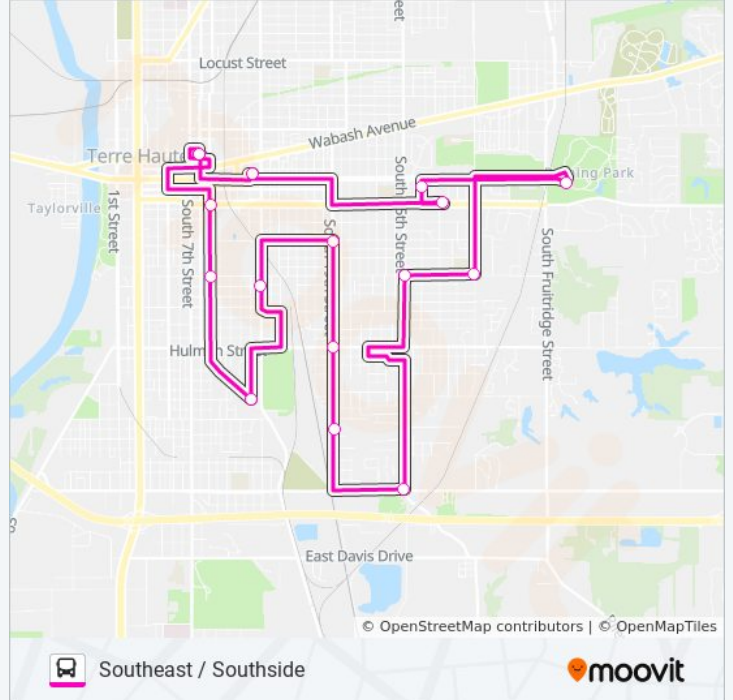

 SOUTHEAST / SOUTHSIDE

Southeast / Southside

[Get The App](#)

The bus line Southeast / Southside has one route. For regular weekdays, their operation hours are:

(1) (Loop): 6:15 AM - 5:15 PM

Use the Moovit App to find the closest SOUTHEAST / SOUTHSIDE bus station near you and find out when is the next SOUTHEAST / SOUTHSIDE bus arriving.

**Direction: (Loop)**

16 stops

[VIEW LINE SCHEDULE](#)

Bus Transfer Center

Brownstone Apts. \*On Request\*

Baesler's Market

The Meadows

Deming Park (Summer Months) \*On Request\*

9th & College

9th & Poplar

Bus Transfer Center

**SOUTHEAST / SOUTHSIDE bus Time Schedule**

(Loop) Route Timetable:

Sunday	Not Operational
Monday	6:15 AM - 5:15 PM
Tuesday	6:15 AM - 5:15 PM
Wednesday	6:15 AM - 5:15 PM
Thursday	6:15 AM - 5:15 PM
Friday	6:15 AM - 5:15 PM
Saturday	6:15 AM - 5:15 PM

**SOUTHEAST / SOUTHSIDE bus Info****Direction:** (Loop)**Stops:** 16**Trip Duration:** 45 min**Line Summary:**

SOUTHEAST / SOUTHSIDE bus time schedules and route maps are available in an offline PDF at [moovitapp.com](https://moovitapp.com). Use the [Moovit App](#) to see live bus times, train schedule or subway schedule, and step-by-step directions for all public transit in Terre Haute.