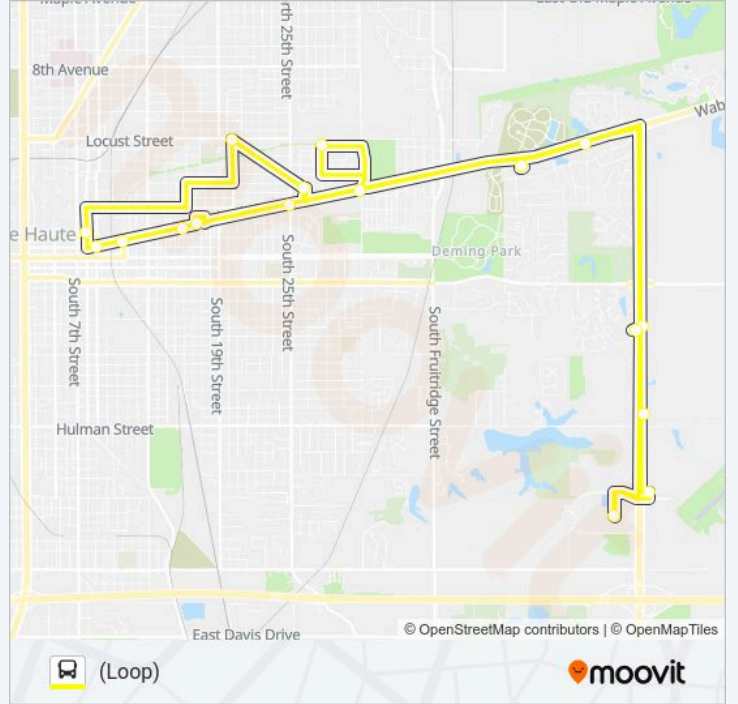

EAST WABASH / EAST LOCUST (Loop)

[Get The App](#)

The EAST WABASH / EAST LOCUST bus line (Loop) has one route. For regular weekdays, their operation hours are:

(1) (Loop): 6:15 AM - 5:15 PM

Use the Moovit App to find the closest EAST WABASH / EAST LOCUST bus station near you and find out when is the next EAST WABASH / EAST LOCUST bus arriving.

Direction: (Loop)

18 stops

[VIEW LINE SCHEDULE](#)

- Bus Transfer Center
- 9th & Wabash
- 11th & Wabash
- S 15th St & Wabash Ave
- Spectrum *On Request*
- 25th & Wabash
- Brown & Wabash
- Woodridge Motel *On Request*
- Woodridge Circle Drive *On Request*
- Village Quarter Apts.
- East Walmart
- Meijer
- Harrison College *On Request*
- C.A.R.S. *On Request*
- Liberty Village *On Request*
- Kroger East
- 21st & Locust
- Bus Transfer Center

EAST WABASH / EAST LOCUST bus Time Schedule

(Loop) Route Timetable:

Sunday	Not Operational
Monday	6:15 AM - 5:15 PM
Tuesday	6:15 AM - 5:15 PM
Wednesday	6:15 AM - 5:15 PM
Thursday	6:15 AM - 5:15 PM
Friday	6:15 AM - 5:15 PM
Saturday	6:15 AM - 5:15 PM

EAST WABASH / EAST LOCUST bus Info

Direction: (Loop)

Stops: 18

Trip Duration: 45 min

Line Summary:

EAST WABASH / EAST LOCUST bus time schedules and route maps are available in an offline PDF at moovitapp.com. Use the Moovit App to see live bus times, train schedule or subway schedule, and step-by-step directions for all public transit in Terre Haute.