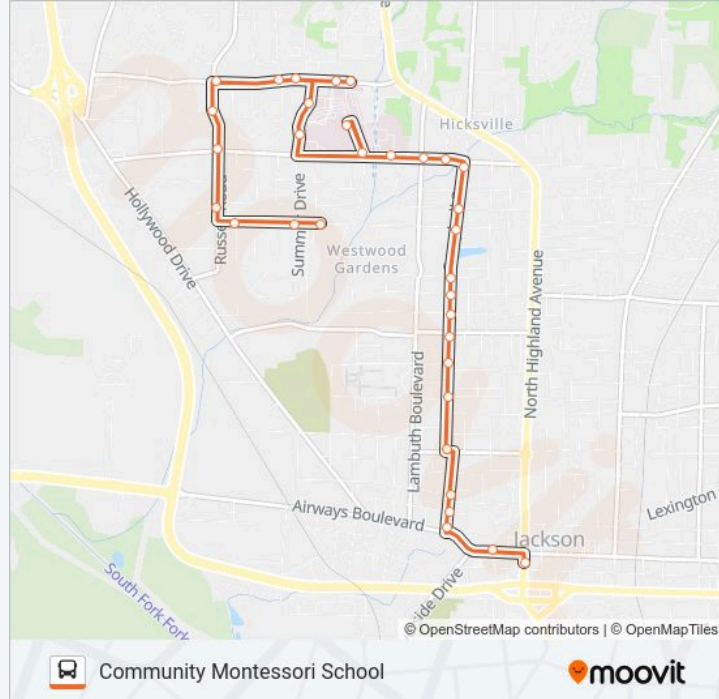

Direction: Community Montessori School

33 stops

[VIEW LINE SCHEDULE](#)

Court Square at Main Street
Main St at Pro-Line Tint
Johnson St. at Airways Blvd
Johnson St at Gordon St
Johnson St at Hatton St
Campbell St at Deadrick St
Campbell St at Dancy St
Campbell St at W King St
Campbell St at Arlington Ave
Campbell at W Grand
Campbell St at Division St
Campbell St at Wisdom St
Campbell St at Westwood Ave
Campbell St at Roland Ave
Campbell St at W Forest Ave
W Forest Ave at Tucker St
W Forest Ave at Lambuth Blvd
W Forest Ave at Forest Cv
W Forest Ave at Emergency Dr
Jackson General Hospital
Pathways (Summar Dr)

CAMPBELL bus Info**Direction:** Community Montessori School**Stops:** 33**Trip Duration:** 15 min**Line Summary:**

Family Practice (Summar Dr)

Summar Dr at Skyline Dr

Walgreens (Skyline Dr.)

Skyline Dr at Coatsland Dr

Skyline Dr at Edenwood Dr

Skyline Dr at Russell Dr

Russell Dr at Beechwood Dr

Russell Dr at Forest Ave

Russell Dr at Ellis Dr

Westwood Dr at Lynwood Dr

Westwood Dr at Summar Dr

Westwood Dr at Community Montessori School

Direction: Main

15 stops

[VIEW LINE SCHEDULE](#)

Westwood Dr at Community Montessori School

Westwood Dr at Linda Vista Dr

Westwood Dr at Westwood Gardens

Westwood Dr. at Lambuth Blvd

Lambuth Blvd at Wisdom St