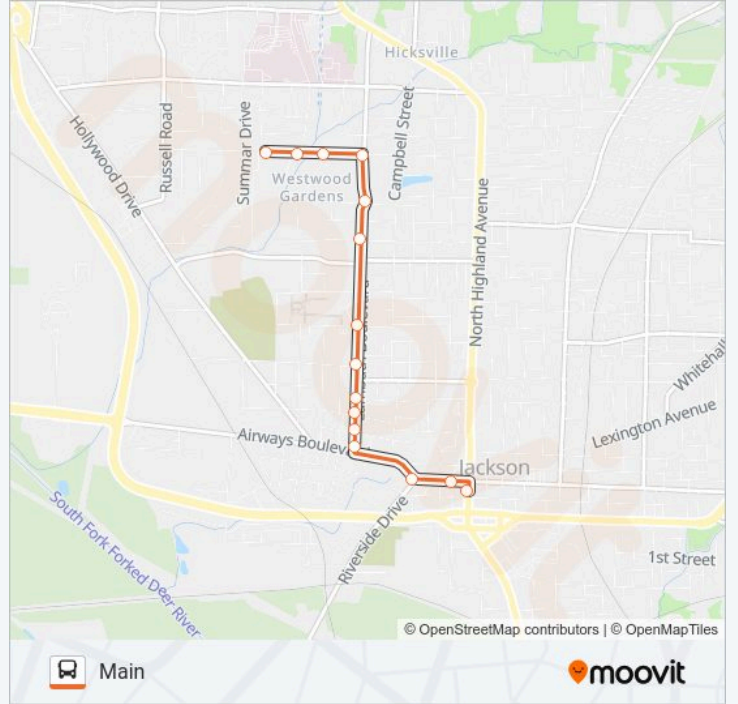

CAMPBELL bus time schedules and route maps are available in an offline PDF at moovitapp.com. Use the Moovit App to see live bus times, train schedule or subway schedule, and step-by-step directions for all public transit in Jackson, TN.

© 2025 Moovit - All Rights Reserved