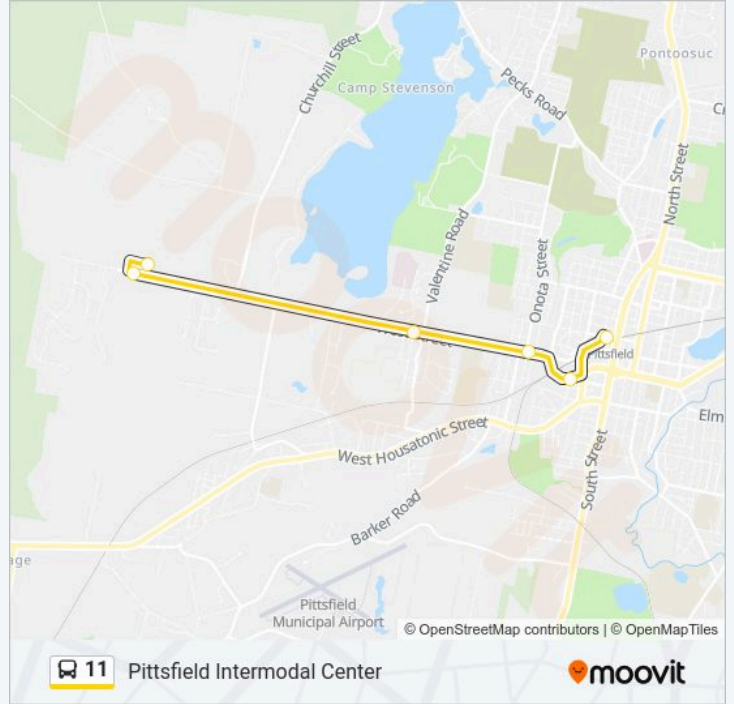

 11 Line

Pittsfield Intermodal Center

Get The App

The 11 bus line (Pittsfield Intermodal Center) has 2 routes. For regular weekdays, their operation hours are:  
(1) Pittsfield Intermodal Center: 6:50 AM-9:15 PM(2) Bcc: 6:30 AM-9:00 PM  
Use the Moovit App to find the closest 11 bus station near you and find out when is the next 11 bus arriving.

**Direction: Pittsfield Intermodal Center**

6 stops

[VIEW LINE SCHEDULE](#)

- Berkshire Community College (Bcc)
- Bcc Paterson Field House (In)
- West Street And Sherwood Drive
- West Street And Onota Street
- Big Y Market Pittsfield (In)
- Intermodal Center

**11 bus Time Schedule**

Pittsfield Intermodal Center Route Timetable:

Monday	6:50 AM-9:15 PM
Tuesday	6:50 AM-9:15 PM
Wednesday	6:50 AM-9:15 PM
Thursday	6:50 AM-9:15 PM
Friday	6:50 AM-9:15 PM
Saturday	9:50 AM-5:15 PM
Sunday	Not Operational

**11 bus Info**

**Direction:** Pittsfield Intermodal Center

**Stops:** 6

**Trip Duration:** 13 min

**Line Summary:**

**Direction: Bcc**

4 stops

[VIEW LINE SCHEDULE](#)