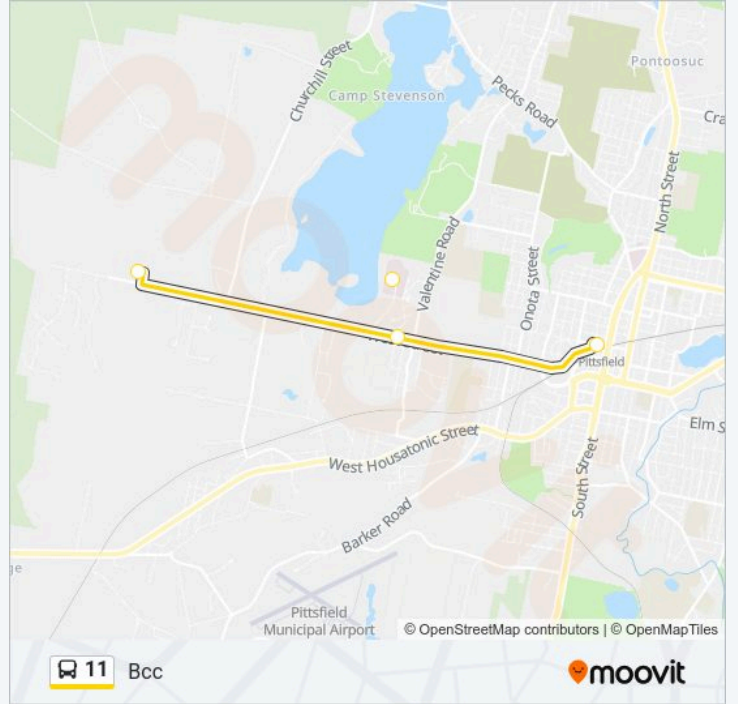

11 bus time schedules and route maps are available in an offline PDF at moovitapp.com. Use the Moovit App to see live bus times, train schedule or subway schedule, and step-by-step directions for all public transit in Berkshire County.

© 2025 Moovit - All Rights Reserved