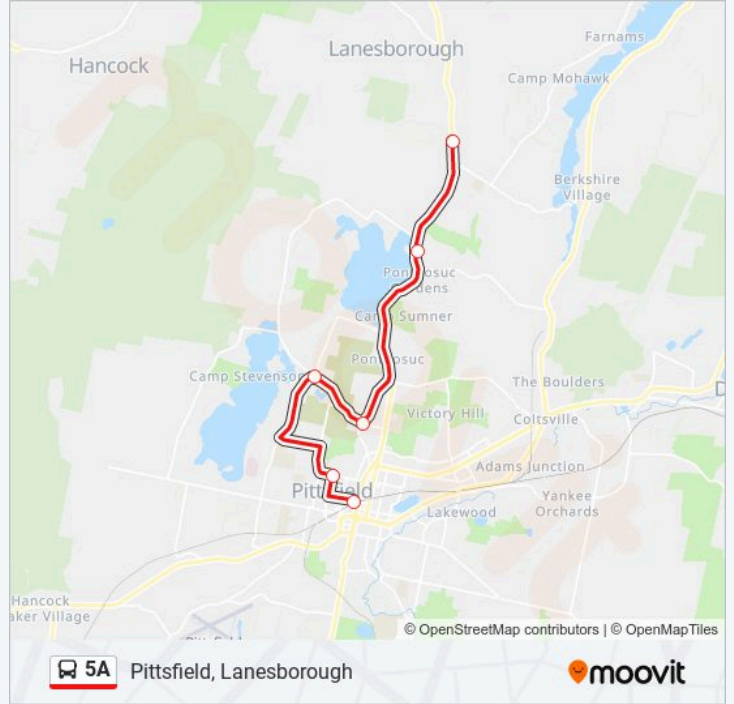

5A bus time schedules and route maps are available in an offline PDF at moovitapp.com. Use the Moovit App to see live bus times, train schedule or subway schedule, and step-by-step directions for all public transit in Berkshire County.

© 2024 Moovit - All Rights Reserved