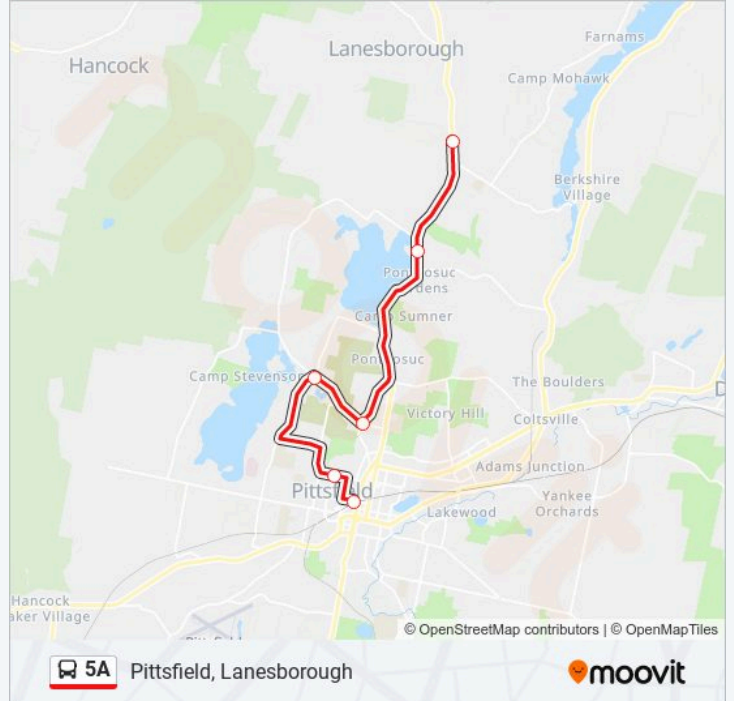

Pittsfield, Lanesborough

Get The App

The 5A bus line (Pittsfield, Lanesborough) has 2 routes. For regular weekdays, their operation hours are:
(1) Lanesborough: 5:30 AM - 5:30 PM(2) Pittsfield Intermodal Center: 5:55 AM - 5:55 PM
Use the Moovit App to find the closest 5A bus station near you and find out when is the next 5A bus arriving.

Direction: Lanesborough

6 stops

[VIEW LINE SCHEDULE](#)

Intermodal Center

Linden St And Dewey Ave (Outbound)

Pecks Rd And Valentine Rd

Wahconah St. at Pecks Rd.

Lanesborough Post Office

5A bus Info

Direction: Lanesborough

Stops: 6

Trip Duration: 25 min

Line Summary:

Direction: Pittsfield Intermodal Center

6 stops

[VIEW LINE SCHEDULE](#)

Lanesborough Mobil Station

Lanesborough Post Office

Wahconah St. at Pecks Rd.

Highland Ave And Pecks Rd

Linden St And Dewey Ave (Inbound)

Intermodal Center

5A bus Time Schedule

Pittsfield Intermodal Center Route Timetable: