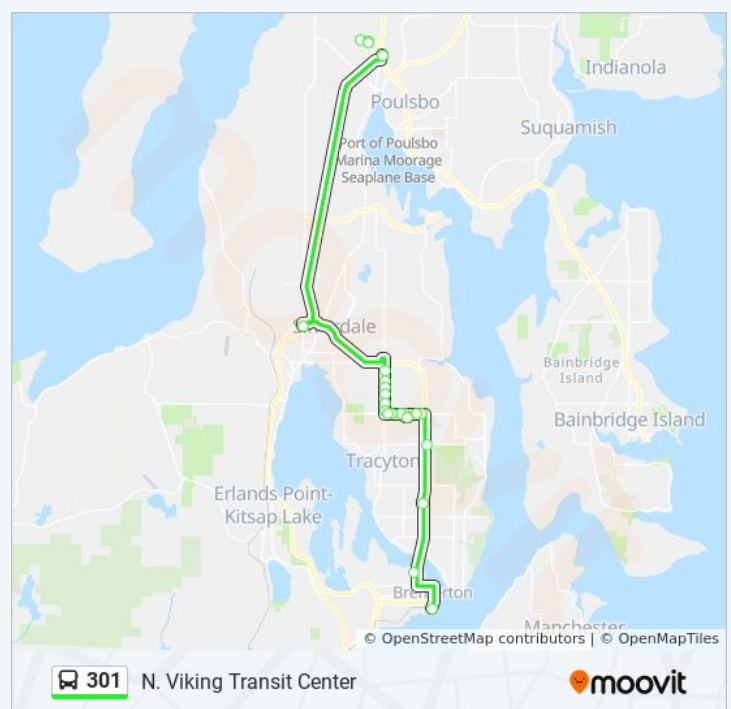

McWilliams Park & Ride

Wheaton Way Transit Center Southbound

Olympic College - Bremerton

Bremerton Transportation Center (BTC)

Direction: N. Viking Transit Center

22 stops

[VIEW LINE SCHEDULE](#)

Bremerton Transportation Center (BTC)

Olympic College - Bremerton

Wheaton Way Transit Center (WWTC)

McWilliams Park & Ride

Fairgrounds at Hwy 303

Fairgrounds at Olympic Village Apts.

Crossroads Park & Ride

Fairgrounds at Tanbark

Fairgrounds at Village Fair Apts.

Fairgrounds at Silver Pine (Handy Andy'S)

Central Valley at Lopez Ln

Central Valley at Conifer - Fairview MS

Central Valley at Conifer

Central Valley at Foster

Central Valley at Watson Ct

Central Valley & Bucklin Hill

Silverdale Transit Center (STC)

North Viking Transit Center

Olympic College at Advance Ln

Olympic College - Poulsbo

Olympic College at Advance Ln (Cascade View Medical Center)

North Viking Transit Center

301 bus Time Schedule

N. Viking Transit Center Route Timetable:

Sunday	Not Operational
Monday	8:00 AM - 4:25 PM
Tuesday	8:00 AM - 4:25 PM
Wednesday	8:00 AM - 4:25 PM
Thursday	8:00 AM - 4:25 PM
Friday	8:00 AM - 4:25 PM
Saturday	Not Operational

301 bus Info

Direction: N. Viking Transit Center

Stops: 22

Trip Duration: 58 min

Line Summary:

Direction: To Bremerton TC

18 stops

301 bus Time Schedule

To Bremerton TC Route Timetable: