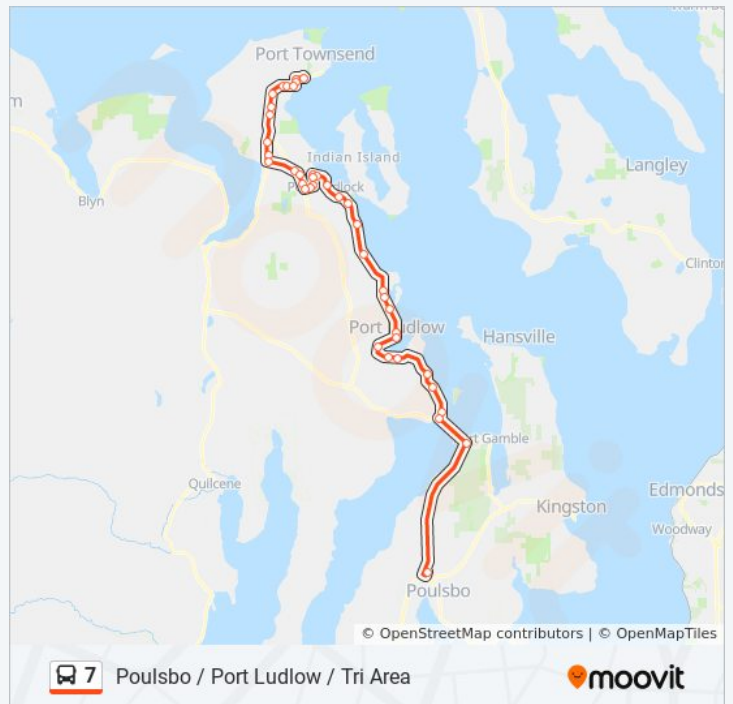

Sonny's R.V.

Salmon Business Park

Four Corners Road at Highway 19

63 Four Corners Park & Ride

Highway 20 at West End of Jeffco Airport

Highway 20 at Martin Road

Wednesday 7:26 AM - 7:05 PM

Thursday 7:26 AM - 7:05 PM

### 7 bus Info

**Direction:** Port Townsend

**Stops:** 40

**Trip Duration:** 61 min

**Line Summary:**

Highway 20 at Seton Road

Highway 20 and Frederick Street

Highway 20 Across From Jacob Miller Road  
Intersection