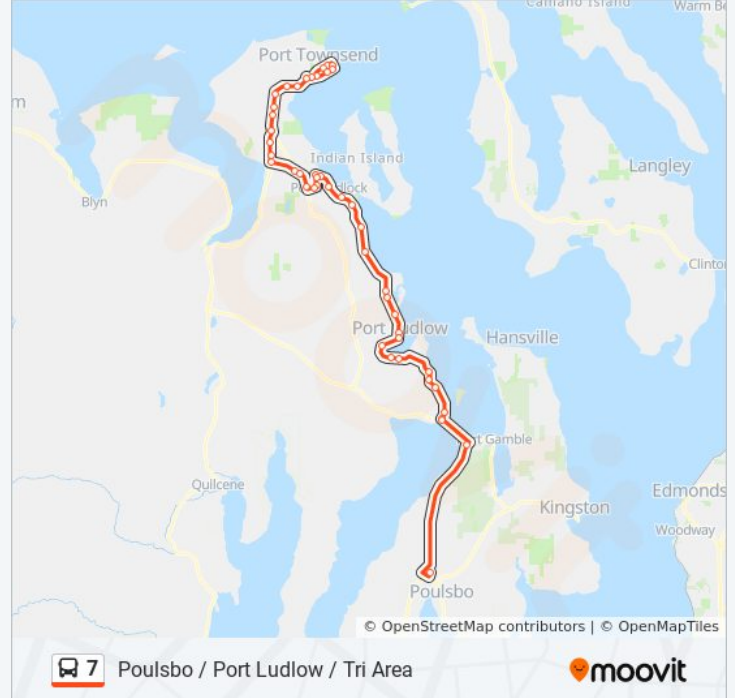

Paradise Bay Road Across From South Bay Lane  
Intersection

Paradise Bay Road at Teal Lake Road

Paradise Bay Road

Paradise Bay Road at Andy Cooper Road

Paradise Bay Road at North Bywater Bay Road

Paradise Bay Road at South Bywater Way

Paradise Bay Road at Highway 104

Highway 104 at West End of Hood Canal Bridge  
(Parking Lot)

East End of Hood Canal Bridge (Highway 3 and  
Highway 104)

North Viking Transit Center

**Direction: Port Townsend**

### 7 bus Info

**Direction:** Port Townsend

**Stops:** 40

**Trip Duration:** 61 min

**Line Summary:**

Highway 20 at Seton Road

Highway 20 and Frederick Street

Highway 20 Across From Jacob Miller Road  
Intersection