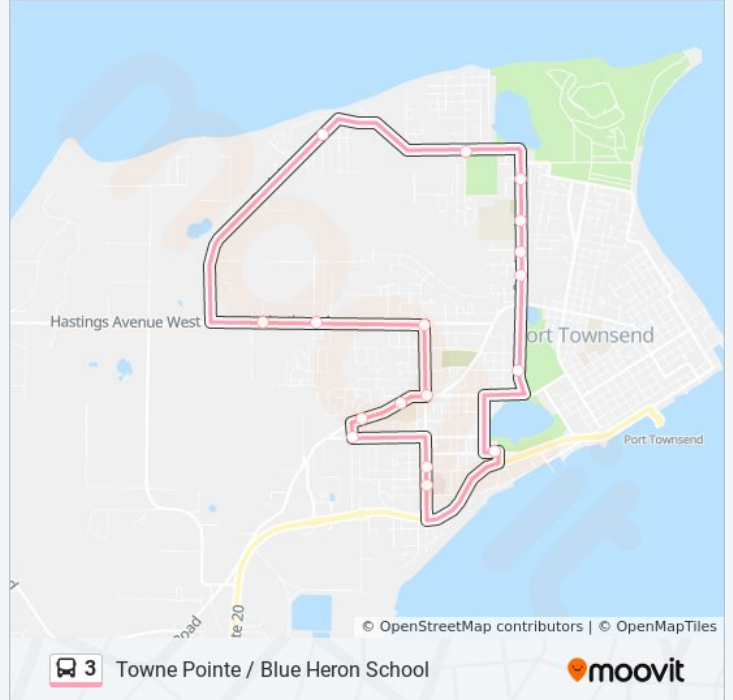

Castle Hill Loop

Get The App

The 3 bus line Castle Hill Loop has one route. For regular weekdays, their operation hours are:

(1) Castle Hill Loop: 7:30 AM - 6:30 PM

Use the Moovit App to find the closest 3 bus station near you and find out when is the next 3 bus arriving.

Direction: Castle Hill Loop

18 stops

[VIEW LINE SCHEDULE](#)

Haines Place Park and Ride
Jefferson Healthcare 8th and Sheridan
10th and Sheridan
14th and Mcpherson
Towne Pointe (Opp)
Discovery Road at Sherman Street
Sheridan Street at 19th Street
Sheridan and Hastings
Hastings at Howard
Hastings and Spring
Cook and Willamette
49th and Jackman (Fairgrounds)
San Juan and 45th
Blue Heron Middle School
San Juan and 37th
San Juan Commons
San Juan Avenue at 22nd Street South
Haines Place Park and Ride

3 bus Time Schedule

Castle Hill Loop Route Timetable:

Sunday	Not Operational
Monday	7:30 AM - 6:30 PM
Tuesday	7:30 AM - 6:30 PM
Wednesday	7:30 AM - 6:30 PM
Thursday	7:30 AM - 6:30 PM
Friday	7:30 AM - 6:30 PM
Saturday	9:30 AM - 6:30 PM

3 bus Info

Direction: Castle Hill Loop

Stops: 18

Trip Duration: 25 min

Line Summary:

3 bus time schedules and route maps are available in an offline PDF at moovitapp.com. Use the [Moovit App](#) to see live bus times, train schedule or subway schedule, and step-by-step directions for all public transit in Seattle - Tacoma, WA.