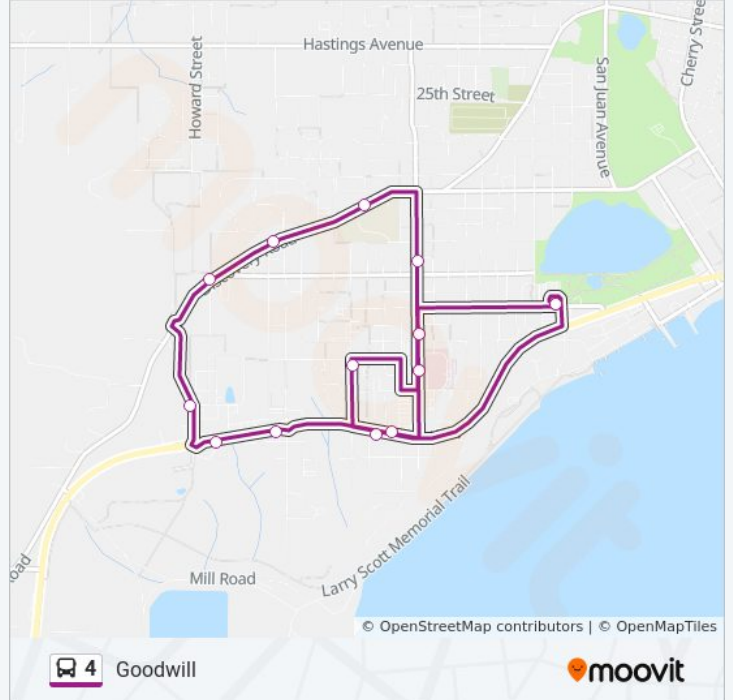

Upper Sims Loop

Get The App

The 4 bus line Upper Sims Loop has one route. For regular weekdays, their operation hours are:

(1) Upper Sims Loop: 7:30 AM - 6:00 PM

Use the Moovit App to find the closest 4 bus station near you and find out when is the next 4 bus arriving.

Direction: Upper Sims Loop

16 stops

[VIEW LINE SCHEDULE](#)

- Haines Place Park and Ride
- Sims and Hendricks (Port Townsend QFC)
- Hancock Street at 9th Street
- Jefferson Healthcare 8th and Sheridan
- 10th and Sheridan
- Sheridan and 15th St
- Discovery and Sherman
- Discovery and Mcpherson
- Discovery and Eddy
- Rainier and South Park Ave (Goodwill)
- Sims Way at Les Schwab
- Sims Way at Jiffy Lube
- Sims and Hendricks Opposite QFC
- Jefferson Healthcare 8th and Sheridan
- 10th and Sheridan
- Haines Place Park and Ride

4 bus Time Schedule

Upper Sims Loop Route Timetable:

Sunday	Not Operational
Monday	7:30 AM - 6:00 PM
Tuesday	7:30 AM - 6:00 PM
Wednesday	7:30 AM - 6:00 PM
Thursday	7:30 AM - 6:00 PM
Friday	7:30 AM - 6:00 PM
Saturday	8:30 AM - 6:45 PM

4 bus Info

Direction: Upper Sims Loop

Stops: 16

Trip Duration: 18 min

Line Summary:

4 bus time schedules and route maps are available in an offline PDF at moovitapp.com. Use the [Moovit App](#) to see live bus times, train schedule or subway schedule, and step-by-step directions for all public transit in Seattle - Tacoma, WA.