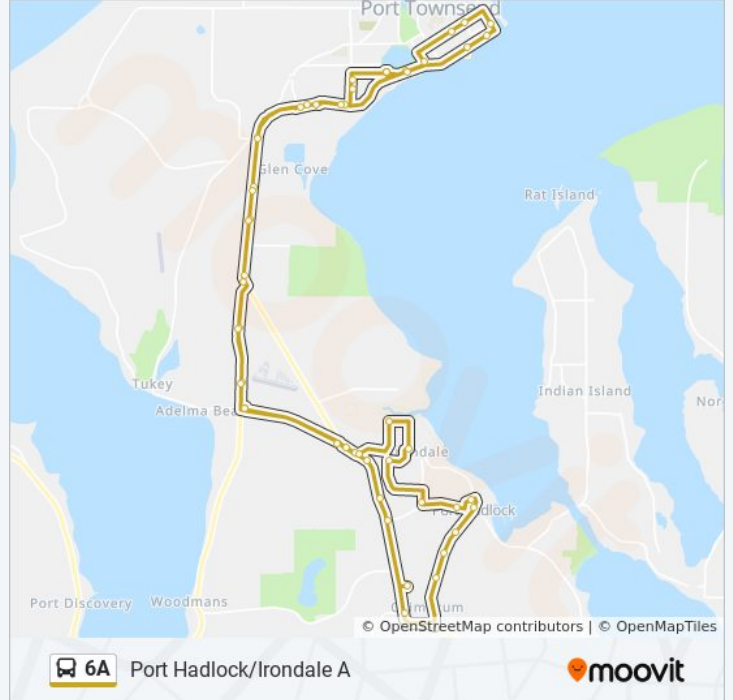

Tri-Area Loop A

[Get The App](#)

The 6A bus line Tri-Area Loop A has one route. For regular weekdays, their operation hours are:

(1) Tri-Area Loop A: 6:45 AM - 4:00 PM

Use the Moovit App to find the closest 6A bus station near you and find out when is the next 6A bus arriving.

Direction: Tri-Area Loop A

20 stops

[VIEW LINE SCHEDULE](#)

- Haines Place Park and Ride
- Food Co-Op
- Lawrence and Tyler (Community Center)
- Water and Quincy
- Water and Filmore (Opposite Ferry Dock)
- Haines Place Park and Ride
- Sims and Hendricks (Port Townsend QFC)
- Four Corners Park & Ride
- Highway 19 at Irondale Road
- 7th Ave and Maude
- 5th and Eugene St
- Jefferson County Library (Bus Shelter)
- Port Hadlock Post Office (Matheson Street)
Opposite
- Port Hadlock QFC Chimacum Rd at Ness' Corner
- Chimacum Light (N) Highway 19 and Center Rd
(Chimacum Corner Store)
- H.J. Carroll Park
- Salmon Business Park
- Four Corners Park & Ride
- Jefferson Healthcare 8th and Sheridan
- Haines Place Park and Ride

6A bus Time Schedule

Tri-Area Loop A Route Timetable:

Sunday	Not Operational
Monday	6:45 AM - 4:00 PM
Tuesday	6:45 AM - 4:00 PM
Wednesday	6:45 AM - 4:00 PM
Thursday	6:45 AM - 4:00 PM
Friday	6:45 AM - 4:00 PM
Saturday	8:45 AM - 4:00 PM

6A bus Info

Direction: Tri-Area Loop A

Stops: 20

Trip Duration: 52 min

Line Summary:

6A bus time schedules and route maps are available in an offline PDF at moovitapp.com. Use the [Moovit App](#) to see live bus times, train schedule or subway schedule, and step-by-step directions for all public transit in Seattle - Tacoma, WA.