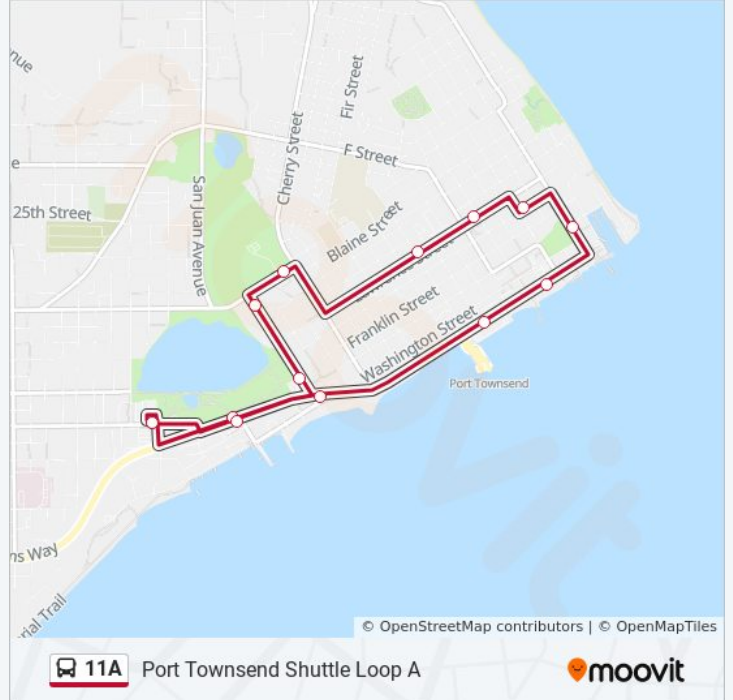

Port Townsend Shuttle

Get The App

The 11A bus line Port Townsend Shuttle has one route. For regular weekdays, their operation hours are:

(1) Shuttle Loop A: 7:00 AM - 8:05 PM

Use the Moovit App to find the closest 11A bus station near you and find out when is the next 11A bus arriving.

Direction: Shuttle Loop A

8 stops

[VIEW LINE SCHEDULE](#)

- Haines Place Park and Ride
- Port Townsend Plaza at Ferry Dock
- Water and Adams
- Clay and Madison / Marine Plaza Apartments
- Lawrence and Taylor
- Mountain View Commons (Opposite)
- Chase Bank (Food Co-Op Opposite)
- Haines Place Park and Ride

11A bus Time Schedule

Shuttle Loop A Route Timetable:

Sunday	Not Operational
Monday	7:00 AM - 8:05 PM
Tuesday	7:00 AM - 8:05 PM
Wednesday	7:00 AM - 8:05 PM
Thursday	7:00 AM - 8:05 PM
Friday	7:00 AM - 8:05 PM
Saturday	9:00 AM - 7:00 PM

11A bus Info

Direction: Shuttle Loop A

Stops: 8

Trip Duration: 20 min

Line Summary:

11A bus time schedules and route maps are available in an offline PDF at moovitapp.com. Use the [Moovit App](#) to see live bus times, train schedule or subway schedule, and step-by-step directions for all public transit in Seattle - Tacoma, WA.