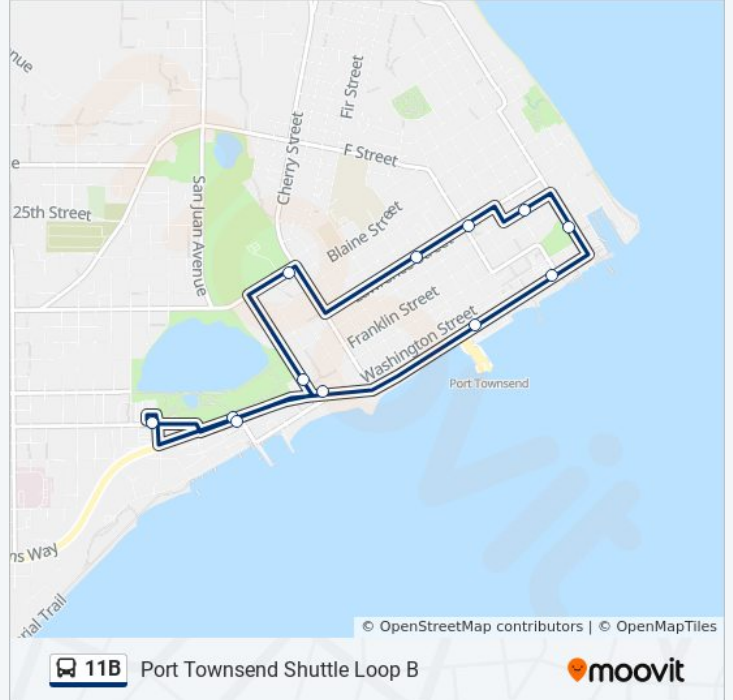

### Direction: Shuttle Loop B

8 stops

[VIEW LINE SCHEDULE](#)

Haines Place Park and Ride

Food Co-Op

Mountain View Commons

Port Townsend Library

Lawrence and Tyler (Community Center)

Water and Quincy

Water and Filmore (Opposite Ferry Dock)

Haines Place Park and Ride

### 11B bus Time Schedule

Shuttle Loop B Route Timetable:

Sunday	Not Operational
Monday	8:30 AM - 7:30 PM
Tuesday	8:30 AM - 7:30 PM
Wednesday	8:30 AM - 7:30 PM
Thursday	8:30 AM - 7:30 PM
Friday	8:30 AM - 7:30 PM
Saturday	9:30 AM - 7:30 PM

### 11B bus Info

**Direction:** Shuttle Loop B

**Stops:** 8

**Trip Duration:** 20 min

**Line Summary:**

11B bus time schedules and route maps are available in an offline PDF at [moovitapp.com](https://moovitapp.com). Use the [Moovit App](#) to see live bus times, train schedule or subway schedule, and step-by-step directions for all public transit in Seattle - Tacoma, WA.