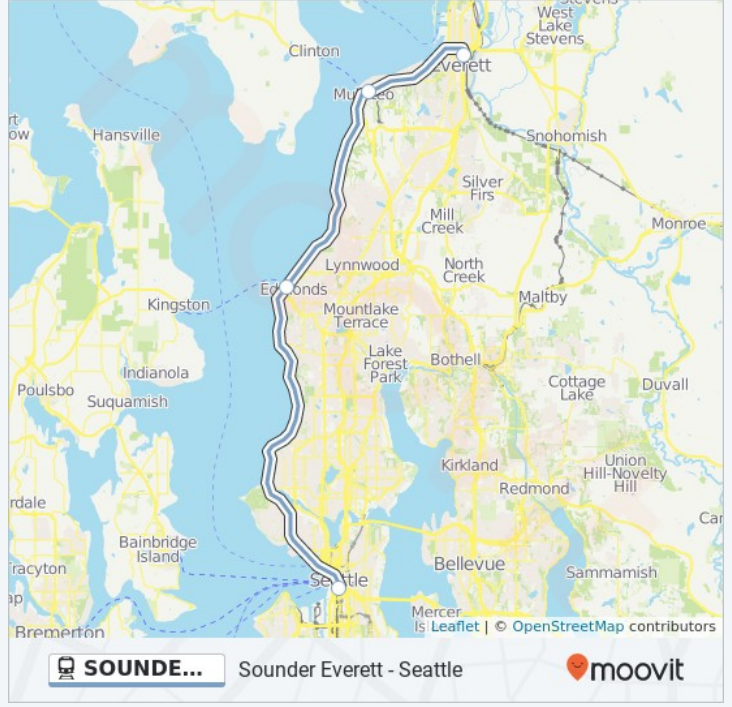

**SOUNDER NORTH****Sounder Everett - Seattle**[View In Website Mode](#)

The SOUNDER NORTH train line (Sounder Everett - Seattle) has 2 routes. For regular weekdays, their operation hours are: (1) Everett Station: 4:33 PM - 5:35 PM (2) King Street Station: 6:15 AM - 7:15 AM  
Use the Moovit App to find the closest SOUNDER NORTH train station near you and find out when is the next SOUNDER NORTH train arriving.

**Direction: Everett Station**

4 stops

[VIEW LINE SCHEDULE](#)**King Street Station**

South Weller Street Overpass, Seattle

**Edmonds Station**

190 Sunset Avenue South, Edmonds

**Mukilteo Station****Everett Station**

**SOUNDER NORTH train Info****Direction:** Everett Station**Stops:** 4**Trip Duration:** 59 min**Line Summary:** King Street Station, Edmonds Station, Mukilteo Station, Everett Station

### Everett Station

3201 Smith Avenue, Everett