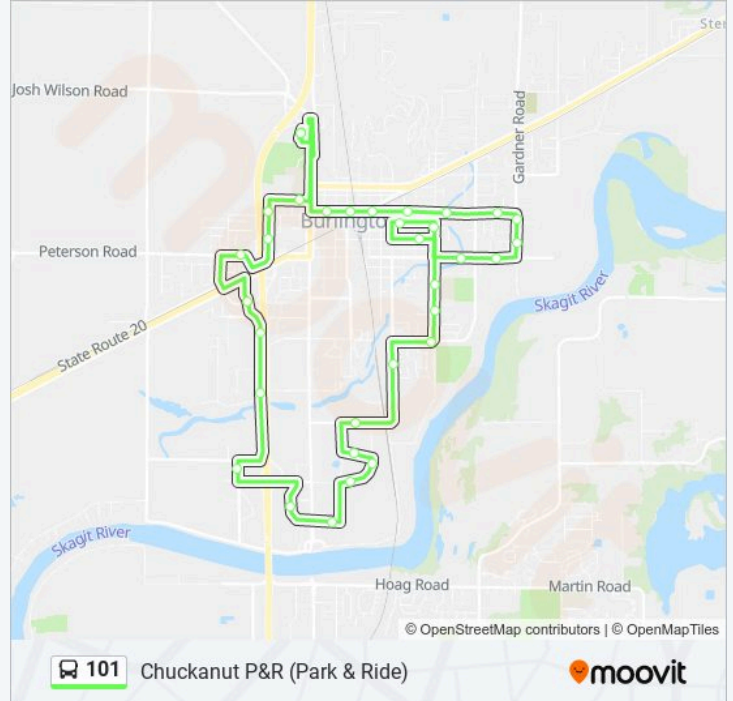

### Direction: Chuckanut P&R (Park & Ride)

33 stops

[VIEW LINE SCHEDULE](#)

- Chuckanut P&R (Park & Ride)
- W Victoria Ave
- 155 N Norris St
- Norris St. at Cambridge Apts.
- Peterson Rd Across From Burlington Terrace Apts.
- Nevitt Near Holiday Sports
- Goldenrod at Tacoma Screw
- Goldenrod Rd
- I-5 Auto World
- Burlington Crossings
- Dick's Sporting Goods
- Comfort Suites
- Housing Authority
- E Mccorquedale Rd
- Pease Rd
- Anacortes @ Annett
- Skagit River Park
- Skagit & Shuler
- Lucille Umbarger School
- Burlington Community Center
- Burlington Public Library

### 101 bus Info

**Direction:** Chuckanut P&R (Park & Ride)

**Stops:** 33

**Trip Duration:** 45 min

**Line Summary:**

Maiben City Park

Rio Vista & Wade Pl

Rio Vista West of Gardner

Gardner @ Sunset

Gardner @ Sanchez

Fairhaven @ Betty Court

Fairhaven West of Skagit

Fairhaven Avenue and Holly Street

Fairhaven at Alpha Park

Fairhaven Avenue and Spruce Street

Fairhaven and Alder

Chuckanut P&R (Park & Ride)

101 bus time schedules and route maps are available in an offline PDF at [moovitapp.com](https://moovitapp.com). Use the Moovit App to see live bus times, train schedule or subway schedule, and step-by-step directions for all public transit in Seattle - Tacoma, WA.