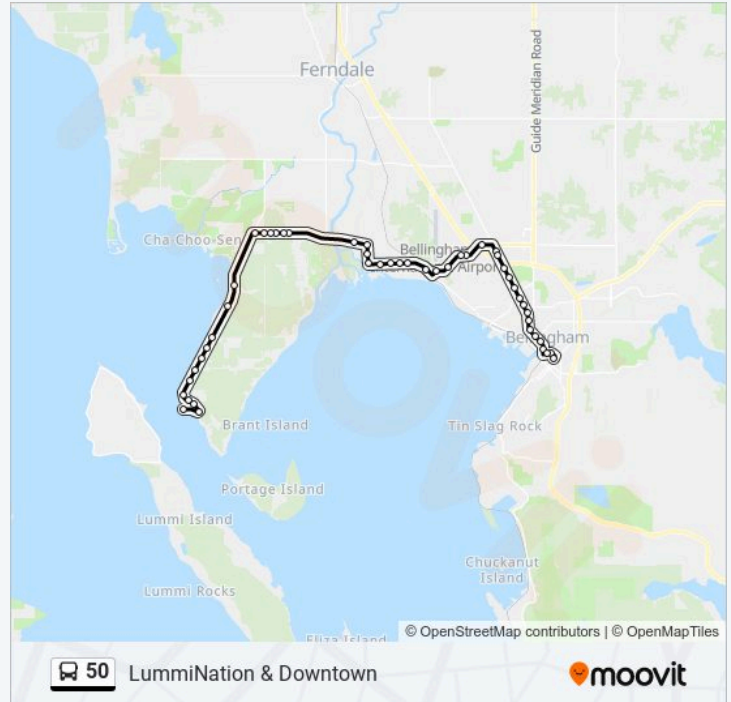

### 50 bus Info

**Direction:** 50 Downtown

**Stops:** 47

**Trip Duration:** 42 min

**Line Summary:**

Marine Dr at Griffith Ave

Marine Dr at Bancroft Rd

Marine Dr at Wynn Rd

### 50 bus Info

**Direction:** 50 Lummi Nation

**Stops:** 48

**Trip Duration:** 44 min

**Line Summary:**

Kwina Rd at Haxton Way

Haxton Way at Harnden Rd

Haxton Way at Boynton Rd