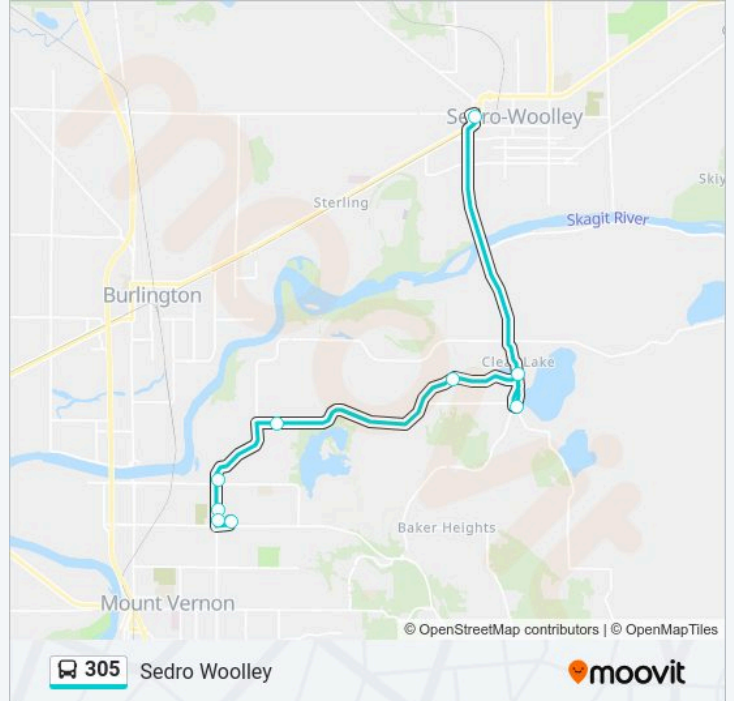

Use the Moovit App to find the closest 305 bus station near you and find out when is the next 305 bus arriving.

Direction: Sedro Woolley

9 stops

[VIEW LINE SCHEDULE](#)

Skagit Valley College

Skagit Valley College

Nwcta

Francis & Monica Dr

Swan Road and Carol Place Westbound

Mud Lake Rd NB

Front & Beaver Lake

Clear Lake Post Office

Sedro Woolley Park and Ride

305 bus Time Schedule

Sedro Woolley Route Timetable:

Sunday	8:14 AM - 5:14 PM
Monday	8:14 AM - 7:14 PM
Tuesday	8:14 AM - 7:14 PM
Wednesday	8:14 AM - 7:14 PM
Thursday	8:14 AM - 7:14 PM
Friday	8:14 AM - 7:14 PM
Saturday	8:14 AM - 5:14 PM

305 bus Info

Direction: Sedro Woolley

Stops: 9

Trip Duration: 23 min

Line Summary:

Direction: Skagit Valley College

10 stops

[VIEW LINE SCHEDULE](#)