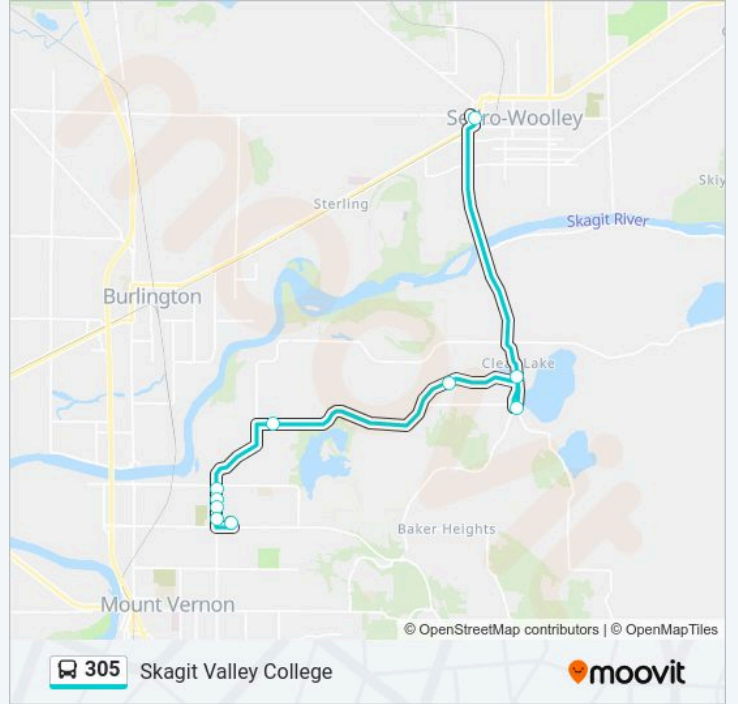

Use the Moovit App to find the closest 305 bus station near you and find out when is the next 305 bus arriving.

Direction: Sedro Woolley

9 stops

[VIEW LINE SCHEDULE](#)

Skagit Valley College

Skagit Valley College

305 bus Info

Direction: Sedro Woolley

Stops: 9

Trip Duration: 23 min

Line Summary:

Direction: Skagit Valley College

10 stops

[VIEW LINE SCHEDULE](#)

305 bus Time Schedule

Skagit Valley College Route Timetable:

Sunday	8:40 AM - 4:40 PM
Monday	7:40 AM - 6:40 PM
Tuesday	7:40 AM - 6:40 PM
Wednesday	7:40 AM - 6:40 PM
Thursday	7:40 AM - 6:40 PM
Friday	7:40 AM - 6:40 PM
Saturday	8:40 AM - 4:40 PM

305 bus Info

Direction: Skagit Valley College

Stops: 10

Trip Duration: 24 min

Line Summary:

305 bus time schedules and route maps are available in an offline PDF at moovitapp.com. Use the Moovit App to see live bus times, train schedule or subway schedule, and step-by-step directions for all public transit in Seattle - Tacoma, WA.