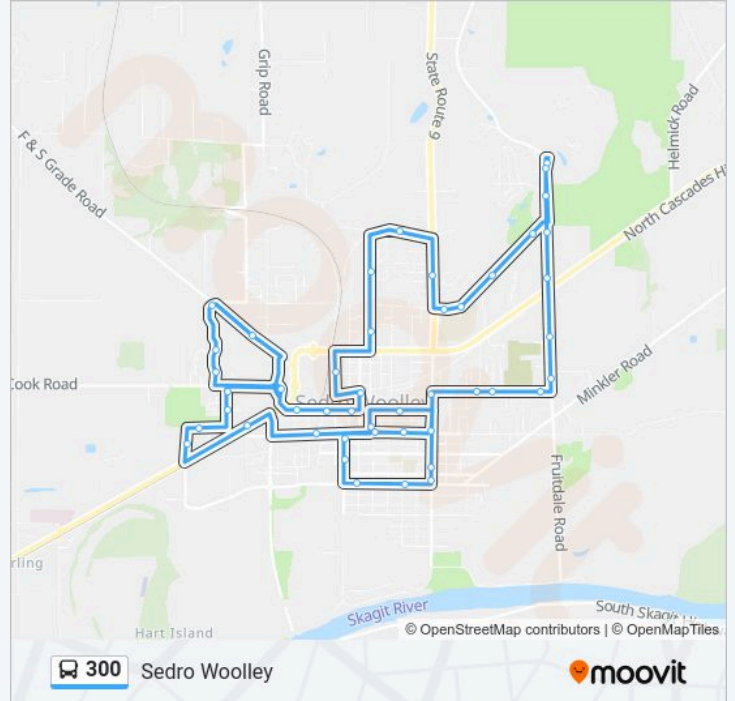

300 bus Info

Direction: Sedro Woolley

Stops: 48

Trip Duration: 47 min

Line Summary:

Wicker Road and Fruitdale Road Westbound

Wicker Rd. at Pierce Lane

Wicker Rd. at Claybrook

Township St & Wicker Rd

Township at State St.

Township Between Nelson & Bennett

Township Near Jameson

Jameson Street and 7th Street Westbound

Jameson Street and 4th Street

Sedro-Woolley High School

3rd and State Street

Reed Street and State Street

Ferry St Catholic Church

Township at State St.

E. State St & Ball

State & Reed

Sedro Woolley Library

Sr 20 at Home Town Pharmacy

1041 Hodgins St

Janicki Playfields

Trail & Hodgins

Trail Rd & Cook Rd

Klinger @ Rohrer Loop

Klinger at Thurmond

Klinger at F&S Grade Rd

F&S Grade Rd

Sedro Woolley Park and Ride