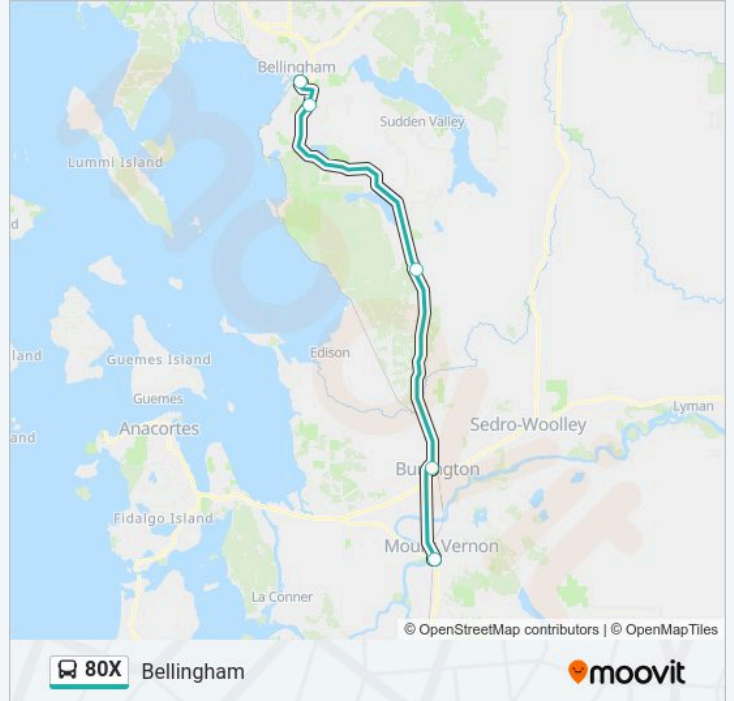

Direction: Bellingham

5 stops

[VIEW LINE SCHEDULE](#)

Skagit Station Gate 2

Chuckanut P&R (Park & Ride)

Alger Park & Ride

Lincoln Creek Park & Ride

Bellingham Transit Station

80X bus Info

Direction: Bellingham

Stops: 5

Trip Duration: 55 min

Line Summary:

Direction: Mount Vernon

5 stops

[VIEW LINE SCHEDULE](#)

Bellingham Transit Station

Lincoln Creek Park & Ride

Alger Park & Ride

Chuckanut P&R (Park & Ride)

Skagit Station Gate 2

80X bus Time Schedule

Mount Vernon Route Timetable:

Sunday	9:00 AM - 3:00 PM
Monday	7:40 AM - 1:40 PM
Tuesday	7:40 AM - 1:40 PM
Wednesday	7:40 AM - 1:40 PM
Thursday	7:40 AM - 1:40 PM
Friday	7:40 AM - 1:40 PM
Saturday	9:00 AM - 1:00 PM

80X bus Info

Direction: Mount Vernon

Stops: 5

Trip Duration: 65 min

Line Summary:

80X bus time schedules and route maps are available in an offline PDF at moovitapp.com. Use the Moovit App to see live bus times, train schedule or subway schedule, and step-by-step directions for all public transit in Seattle - Tacoma, WA.