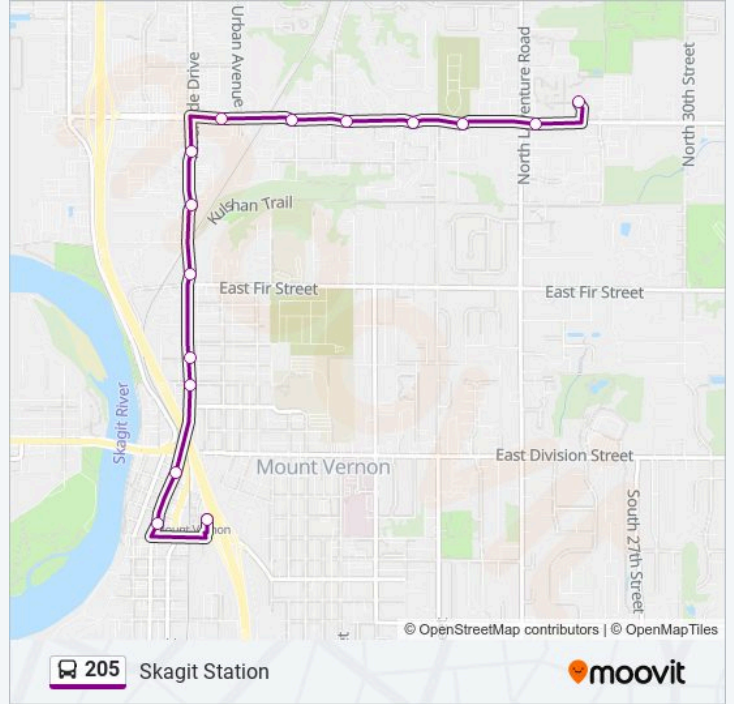

205 bus Info

Direction: Skagit Station

Stops: 12

Trip Duration: 18 min

Line Summary:

Direction: Skagit Station

15 stops

[VIEW LINE SCHEDULE](#)

- Skagit Station Gate 6
- 2nd Street at County Courthouse
- 2nd Street and Montgomery Street
- 4th Street and Lawrence Street
- 4th Street and Highland Avenue
- Riverside Drive and Fir Street
- Riverside Drive Across From Willow Lane
- Riverside and College Way
- College Way and Urban Avenue
- College Way West of Leigh Way at Dshs
- College Way at Banner Bank
- College Way at Dominos
- College Way and North 19th Street
- College Way & Laventure at Mcdonalds
- Skagit Valley College

205 bus Time Schedule

Skagit Station Route Timetable:

Sunday	8:00 AM - 5:30 PM
Monday	6:00 AM - 8:30 PM
Tuesday	6:00 AM - 8:30 PM
Wednesday	6:00 AM - 8:30 PM
Thursday	6:00 AM - 8:30 PM
Friday	6:00 AM - 8:30 PM
Saturday	8:00 AM - 5:30 PM

205 bus Info

Direction: Skagit Station

Stops: 15

Trip Duration: 12 min

Line Summary:

205 bus time schedules and route maps are available in an offline PDF at moovitapp.com. Use the Moovit App to see live bus times, train schedule or subway schedule, and step-by-step directions for all public transit in Seattle - Tacoma, WA.