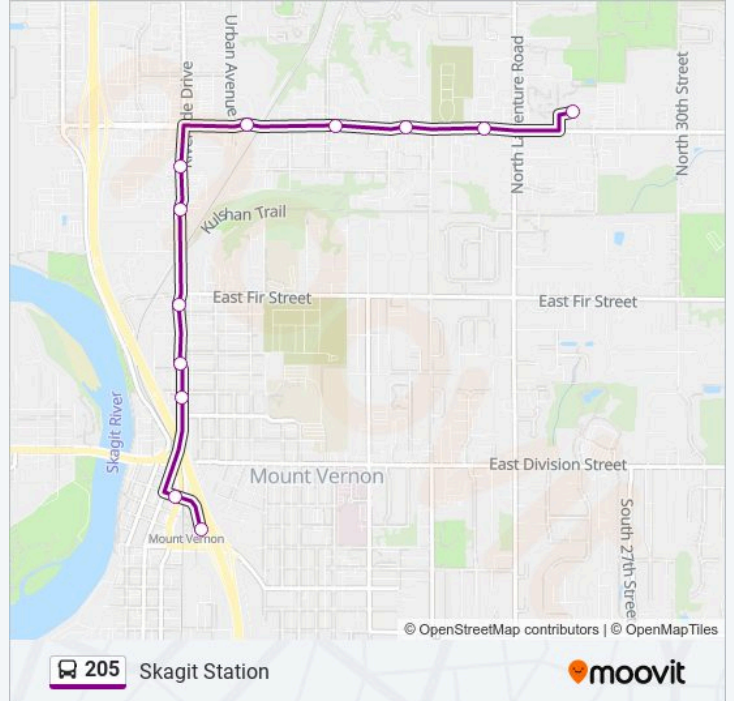

205

Skagit Station

Get The App

The 205 bus line (Skagit Station) has 2 routes. For regular weekdays, their operation hours are:

(1) Skagit Station: 6:12 AM - 8:42 PM(2) Skagit Station: 6:00 AM - 8:30 PM

Use the Moovit App to find the closest 205 bus station near you and find out when is the next 205 bus arriving.

Direction: Skagit Station

12 stops

[VIEW LINE SCHEDULE](#)

- Skagit Valley College
- College Way at Worksource
- College Way Near Phoenix Recovery
- College Way and Continental Pl
- College Way East of Urban by Whidbey Island Bank
- Riverside Drive and College Way
- Riverside Dr. South of Valley Mall Way
- 4th Street South of Fir Street
- 4th Street at G and M Market
- 4th St. at Lawrence
- Montgomery - Between 3rd and 2nd
- Skagit Station Gate 6

205 bus Time Schedule

Skagit Station Route Timetable:

Sunday	8:12 AM - 5:42 PM
Monday	6:12 AM - 8:42 PM
Tuesday	6:12 AM - 8:42 PM
Wednesday	6:12 AM - 8:42 PM
Thursday	6:12 AM - 8:42 PM
Friday	6:12 AM - 8:42 PM
Saturday	8:12 AM - 5:42 PM

205 bus Info

Direction: Skagit Station

Stops: 12

Trip Duration: 18 min

Line Summary:

Direction: Skagit Station

15 stops

[VIEW LINE SCHEDULE](#)