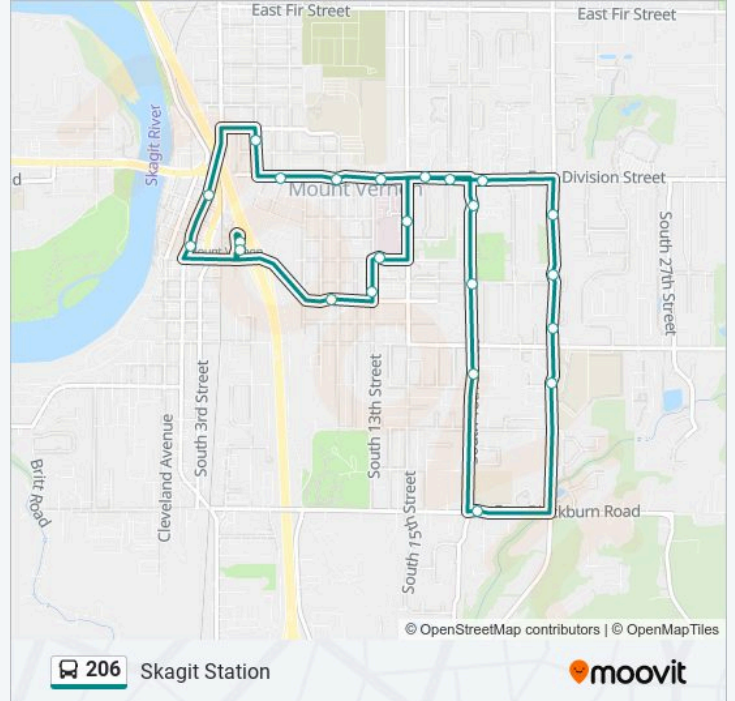

### Direction: Skagit Station

23 stops

[VIEW LINE SCHEDULE](#)

Skagit Station Gate 8

2nd Street at County Courthouse

2nd Street and Montgomery Street

6th Street & Fulton

E Division St

13th Street and Broad Street

### 206 bus Info

**Direction:** Skagit Station

**Stops:** 23

**Trip Duration:** 25 min

**Line Summary:**

Broad Street and 11th Street

Skagit Station Gate 8

206 bus time schedules and route maps are available in an offline PDF at [moovitapp.com](https://moovitapp.com). Use the Moovit App to see live bus times, train schedule or subway schedule, and step-by-step directions for all public transit in Seattle - Tacoma, WA.

© 2024 Moovit - All Rights Reserved