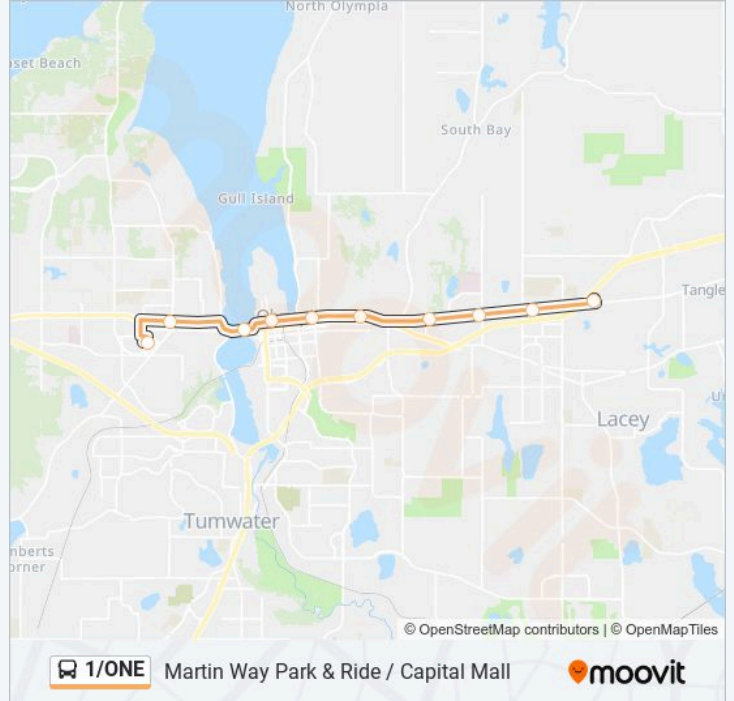

Martin Way Park & Ride / Capital Mall

Get The App

The 1/ONE bus line (Martin Way Park & Ride / Capital Mall) has 2 routes. For regular weekdays, their operation hours are:
(1) To Capital Mall: 11:00 AM - 5:15 PM (2) To Martin Way P&R: 11:07 AM - 5:07 PM
Use the Moovit App to find the closest 1/ONE bus station near you and find out when is the next 1/ONE bus arriving.

Direction: To Capital Mall

10 stops

[VIEW LINE SCHEDULE](#)

- Martin Way Park & Ride
- Martin Way Station
- Martin Way at Lilly Rd
- Martin Way at Pattison St
- State Ave at Turner St
- State Ave at Eastside St
- Olympia Transit Center
- 4th Ave at Simmons St
- Harrison at Division Westbound
- Capital Mall Station

1/ONE bus Info

Direction: To Capital Mall

Stops: 10

Trip Duration: 30 min

Line Summary:

Direction: To Martin Way P&R

11 stops

[VIEW LINE SCHEDULE](#)

Capital Mall Station

Harrison & Division Eastbound

4th Ave at Simmons St

4th Ave at Washington St

4th Ave at Eastside St

4th Ave at Fairview St

Martin Way at Pattison St

Martin Way at Lilly Rd