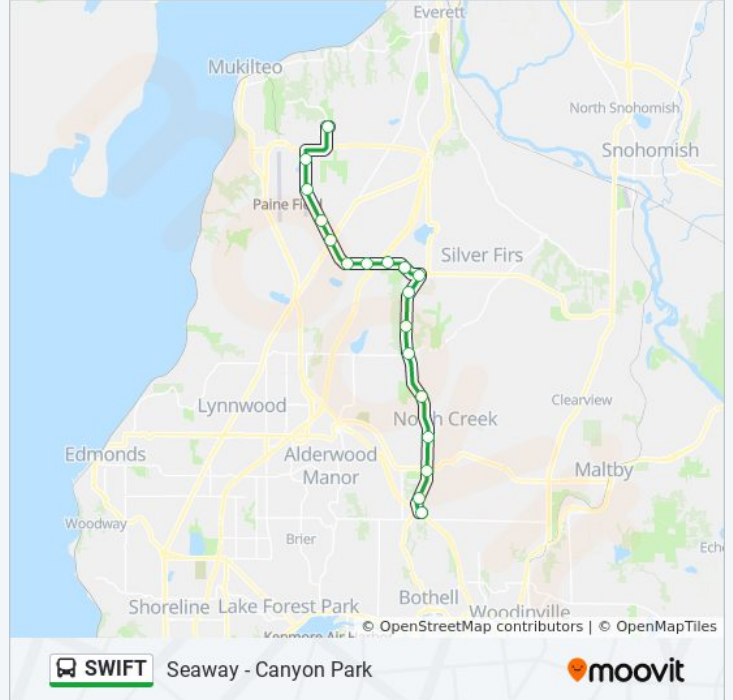

100th St SW SB Station

112th St SW SB Station

Hwy 99 & Airport Rd

Gibson Rd SB Station

4th Ave W SB Station

3rd Ave SE SB Station

Dumas Rd SB Station

132nd St SE & 16th Ave SE

SWIFT bus Info**Direction:** Canyon Park**Stops:** 17**Trip Duration:** 41 min**Line Summary:**

Direction: Seaway Transit Center

18 stops

[VIEW LINE SCHEDULE](#)

- Canyon Park Park & Ride Station
- 220th St SE NB Station
- Hwy 527 & 208th SE
- 196th St SE NB Station
- Hwy 527 & 180th St SE
- Hwy 527 & 164th St SE
- 153rd St SE NB Station
- Trillium Blvd NB Station
- 132nd St SE & 16th Ave SE
- Dumas Rd NB Station
- 3rd Ave SE NB Station
- 4th Ave W NB Station
- Gibson Rd NB Station
- Hwy 99 & Airport Rd
- 112th St SW NB Station
- 100th St SW NB Station
- Kasch Park Rd NB Station
- Seaway Transit Center

SWIFT bus Time Schedule

Seaway Transit Center Route Timetable:

| | |
|-----------|--------------------|
| Sunday | Not Operational |
| Monday | 4:15 AM - 11:00 PM |
| Tuesday | 4:15 AM - 11:00 PM |
| Wednesday | 4:15 AM - 11:00 PM |
| Thursday | 4:15 AM - 11:00 PM |
| Friday | 4:15 AM - 11:00 PM |
| Saturday | Not Operational |

SWIFT bus Info

Direction: Seaway Transit Center

Stops: 18

Trip Duration: 40 min

Line Summary:

SWIFT bus time schedules and route maps are available in an offline PDF at moovitapp.com. Use the [Moovit App](#) to see live bus times, train schedule or subway schedule, and step-by-step directions for all public transit in Seattle - Tacoma, WA.