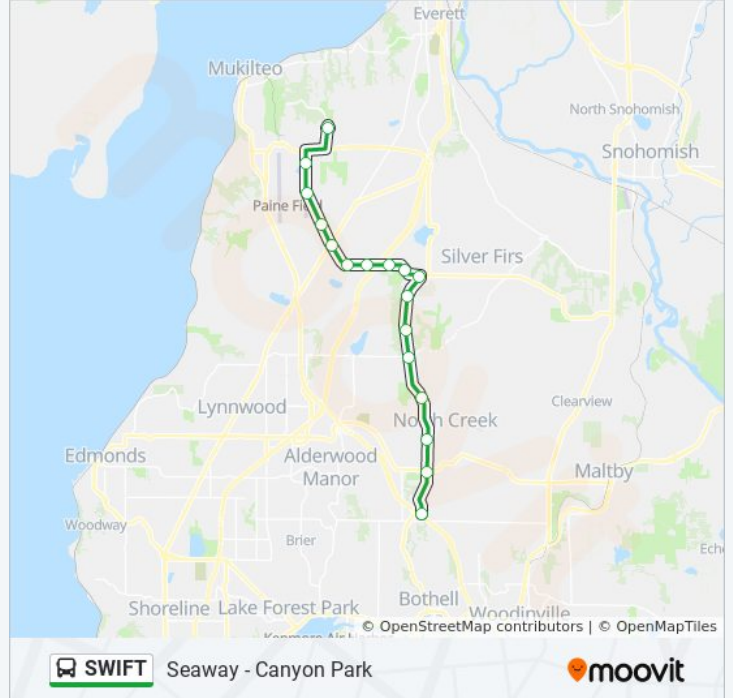

Use the Moovit App to find the closest SWIFT bus station near you and find out when is the next SWIFT bus arriving.

Direction: Canyon Park

17 stops

[VIEW LINE SCHEDULE](#)

Seaway Transit Center

Kasch Park Rd SB Station

100th St SW SB Station

112th St SW SB Station

Hwy 99 & Airport Rd

Gibson Rd SB Station

4th Ave W SB Station

3rd Ave SE SB Station

Dumas Rd SB Station

132nd St SE & 16th Ave SE

Trillium Blvd SB Station

153rd St SE SB Station

Hwy 527 & 164th St SE

Hwy 527 & 180th St SE

196th St SE SB Station

Hwy 527 & 208th SE

Canyon Park Park & Ride Station

SWIFT bus Time Schedule

SWIFT bus Info**Direction:** Canyon Park**Stops:** 17**Trip Duration:** 41 min**Line Summary:**

Direction: Seaway Transit Center

18 stops

[VIEW LINE SCHEDULE](#)

- Canyon Park Park & Ride Station
- 220th St SE NB Station
- Hwy 527 & 208th SE
- 196th St SE NB Station
- Hwy 527 & 180th St SE
- Hwy 527 & 164th St SE
- 153rd St SE NB Station
- Trillium Blvd NB Station
- 132nd St SE & 16th Ave SE
- Dumas Rd NB Station
- 3rd Ave SE NB Station
- 4th Ave W NB Station
- Gibson Rd NB Station
- Hwy 99 & Airport Rd
- 112th St SW NB Station
- 100th St SW NB Station
- Kasch Park Rd NB Station
- Seaway Transit Center