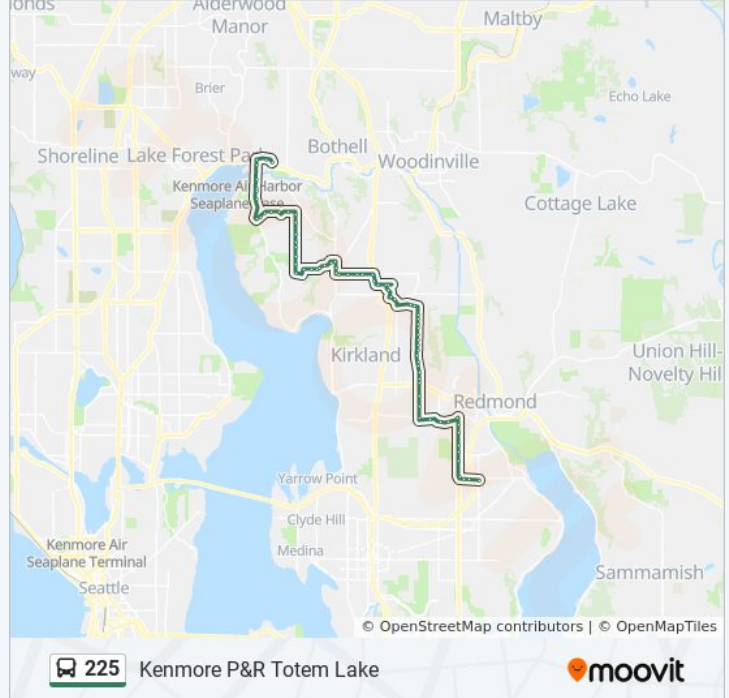

NE 120th St & 131st Ln NE

NE 120th St & 128th Way NE

Totem Lake Blvd & NE 124th St

Totem Lake Blvd & NE Village Plaza

NE 128th St & Totem Lake Blvd

Totem Lake Transit Center - Bay 1

NE 128th St & 120th Ave NE

NE 128th St & 116th Ave NE

Kingsgate Park & Ride

NE 132nd St & 114th Pl NE

NE 132nd St & 111th Ave NE

NE 132nd St & 108th Ave NE

NE 132nd St & 104th Pl NE

NE 132nd St & 100th Pl NE

100th Ave NE & NE 132nd St

100th Ave NE & Juanita Woodinville Way NE

NE 137th St & 100th Ave NE

NE 136th St & 98th Ave NE

NE 136th St & 95th Ave NE

NE 135th St & 93rd Ave NE

NE 134th St & 92nd Ave NE

NE 134th St & 90th Ave NE

NE 134th St & 87th Ave NE