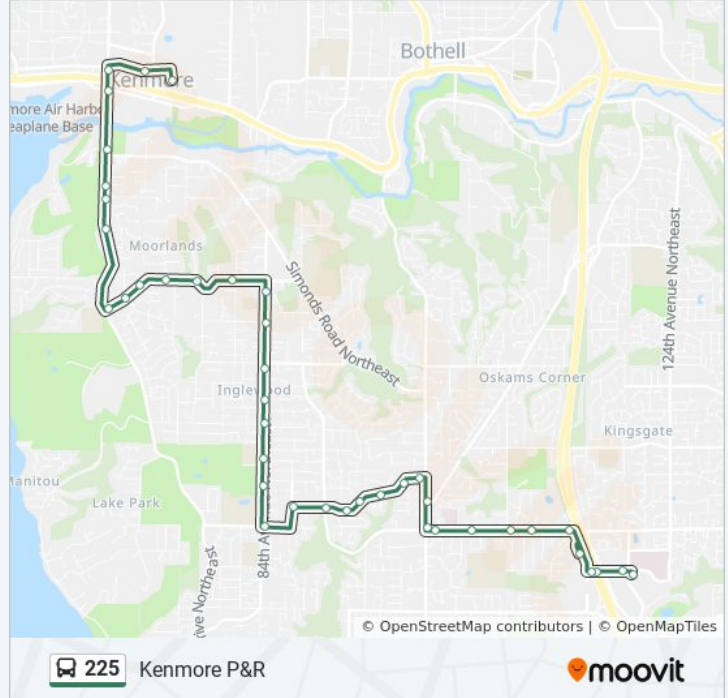

225 bus Info
Direction: Kenmore P&R
Stops: 39
Trip Duration: 25 min
Line Summary:

84th Ave NE & NE 141st St

84th Ave NE & NE 143rd St

84th Ave NE & NE 145th St

84th Ave NE & NE 150th St

84th Ave NE & NE 155th St

NE 155th St & 81st Ave NE

NE 155th St & 76th Ave NE

NE 155th St & 74th Ave NE

NE 153rd St & 72nd Ave NE

NE 153rd St & 70th Ave NE

NE 153rd St & Juanita Dr NE

Juanita Dr NE & NE 160th St

Juanita Dr NE & NE 163rd St

68th Ave NE & Inglewood Rd NE

68th Ave NE & NE 175th St

68th Ave NE & NE Bothell Way

NE 181st St & 73rd Ave NE

Kenmore Park & Ride & NE Bothell Way

Direction: Kenmore P&R Totem Lake

74 stops

[VIEW LINE SCHEDULE](#)