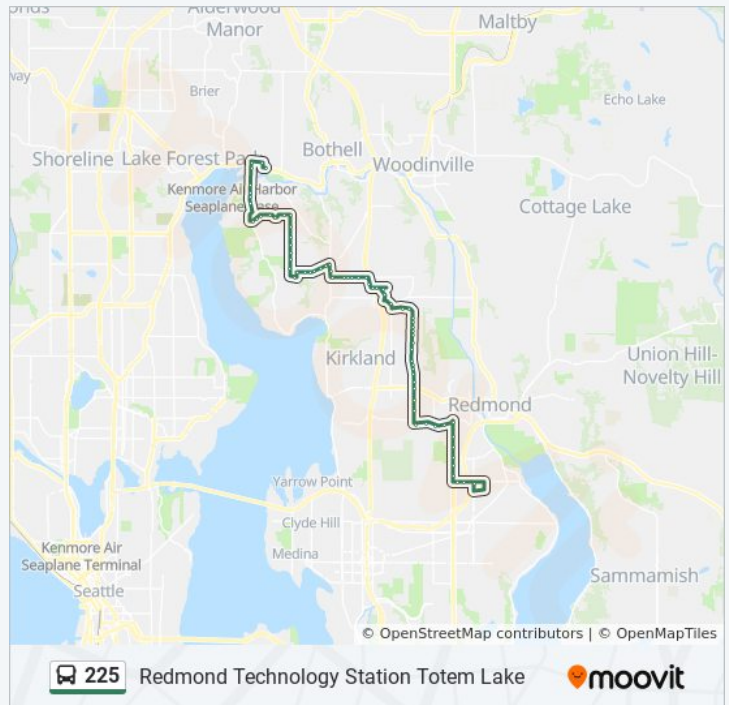

NE 155th St & 81st Ave NE

NE 155th St & 76th Ave NE

NE 155th St & 74th Ave NE

NE 153rd St & 72nd Ave NE

NE 153rd St & 70th Ave NE

NE 153rd St & Juanita Dr NE

Juanita Dr NE & NE 160th St

Juanita Dr NE & NE 163rd St

72 stops

[VIEW LINE SCHEDULE](#)

- NE Bothell Way & Kenmore Park & Ride
- NE 181st St & 73rd Ave NE
- 68th Ave NE & NE 181st St
- 68th Ave NE & NE 175th St
- Juanita Dr NE & Inglewood Rd NE
- Juanita Dr NE & NE 165th St
- Juanita Dr NE & NE 160th St
- NE 153rd Pl & Juanita Dr NE
- NE 153rd Pl & 70th Ave NE
- NE 153rd Pl & NE 155th Pl
- NE 155th St & 75th Ave NE
- NE 155th Pl & 78th Ave NE
- NE 155th St & 81st Ave NE
- 84th Ave NE & NE 155th St
- 84th Ave NE & NE 150th St
- 84th Ave NE & NE 145th St
- 84th Ave NE & NE 143rd St
- 84th Ave NE & NE 141st St
- 84th Ave NE & NE 138th St
- 84th Ave NE & NE 136th St
- NE 132nd St & 86th Pl NE
- 87th Ave NE & NE 134th St
- NE 134th St & 90th Ave NE
- NE 134th St & 92nd Ave NE
- NE 135th St & 93rd Ave NE
- NE 136th St & 95th Ave NE
- NE 137th St & 98th Ave NE
- NE 137th St & 100th Ave NE
- 100th Ave NE & Juanita Woodinville Way NE
- NE 132nd St & 100th Ave NE
- NE 132nd St & 104th Pl NE

Redmond Technology Station Totem Lake Route
Timetable:

Sunday	Not Operational
Monday	5:15 AM - 9:46 PM
Tuesday	5:15 AM - 9:46 PM
Wednesday	5:15 AM - 9:46 PM
Thursday	5:15 AM - 9:46 PM
Friday	5:15 AM - 9:46 PM
Saturday	Not Operational

225 bus Info

Direction: Redmond Technology Station Totem Lake

Stops: 72

Trip Duration: 58 min

Line Summary:

NE 132nd St & 105th Ave NE

NE 132nd St & 109th Ave NE

NE 132nd St & 111th Ave NE