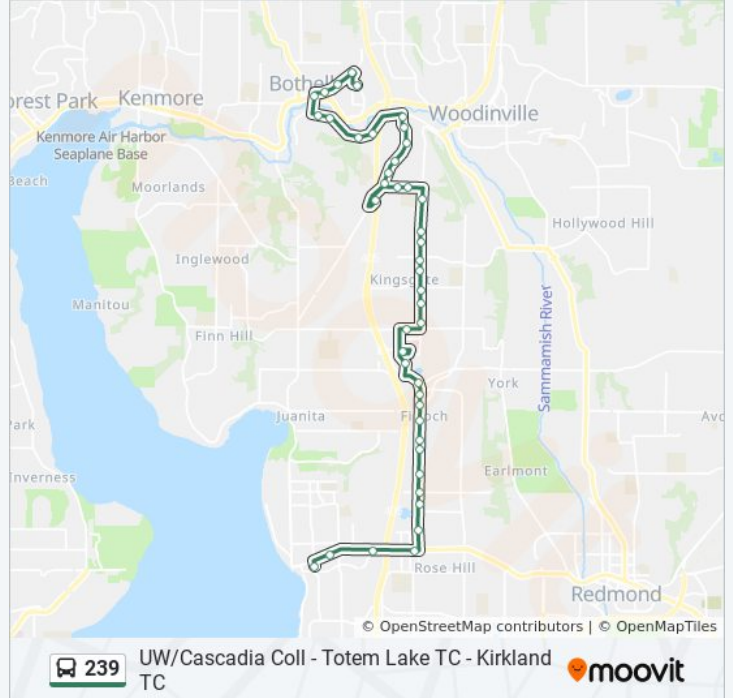

Use the Moovit App to find the closest 239 bus station near you and find out when is the next 239 bus arriving.

Direction: Kirkland Transit Center

43 stops

[VIEW LINE SCHEDULE](#)

- Uw Bothell - Main Entrance
- Beardslee Blvd & 110th Ave NE
- Beardslee Blvd & NE 185th St
- Beardslee Blvd & 104th Ave NE
- 102nd Ave NE & Main St
- E Riverside Dr & 102nd Ave NE
- E Riverside Dr & Eason Ave
- E Riverside Dr & 111th Ave NE
- E Riverside Dr & 111th Ave NE
- Brickyard Rd NE & E Riverside Dr
- Brickyard Rd NE & Woodcrest Dr NE
- Brickyard Rd NE & NE 170th Pl
- Brickyard Rd NE & NE 167th St
- Juanita Woodinville Way NE & NE 163rd Pl
- Juanita Woodinville Way NE & NE 160th St
- I-405 & Juanita Woodinville Way NE (Brickyard)
- NE 160th St & 119th Ave NE
- NE 160th St & 121st Ave NE
- 124th Ave NE & NE 157th St
- 124th Ave NE & NE 149th St
- 124th Ave NE & NE 146th Pl

239 bus Info

Direction: Kirkland Transit Center

Stops: 43

Trip Duration: 40 min

Line Summary:

124th Ave NE & NE 144th St
 124th Ave NE & NE 142nd Pl
 124th Ave NE & NE 140th St
 124th Ave NE & NE 137th Pl
 124th Ave NE & NE 132nd St
 NE 132nd St & 121st Ave NE
 Totem Lake Transit Center - Bay 2
 Totem Lake Blvd & 120th Ave NE
 Totem Lake Blvd & NE 124th St
 124th Ave NE & NE 124th St
 124th Ave NE & NE 116th St
 124th Ave NE & Slater Ave NE
 124th Ave NE & NE 110th Pl
 124th Ave NE & NE 108th Pl
 124th Ave NE & NE 104th St
 124th Ave NE & NE 100th St
 124th Ave NE & NE 97th St
 124th Ave NE & NE 90th St
 NE 85th St & 124th Ave NE
 NE 85th St & 114th Ave NE
 Central Way & 5th St
 Kirkland Transit Center - Bay 4

Direction: UW Bothell/Cascadia College

46 stops

[VIEW LINE SCHEDULE](#)

Kirkland Transit Center - Bay 4
 6th St & Kirkland Way
 NE 85th St & Kirkland Way
 NE 85th St & 120th Ave NE
 124th Ave NE & NE 85th St
 124th Ave NE & NE 90th St
 124th Ave NE & NE 97th St