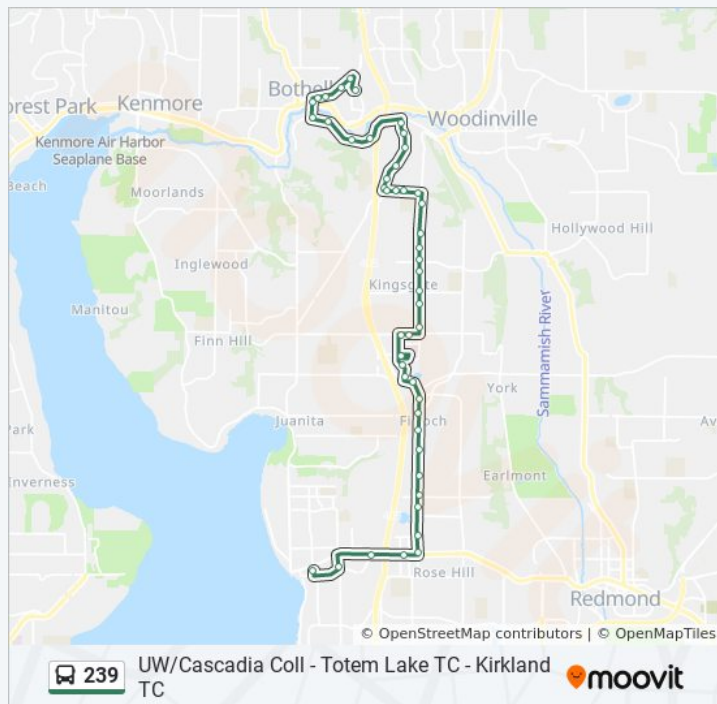

Use the Moovit App to find the closest 239 bus station near you and find out when is the next 239 bus arriving.

Direction: Kirkland Transit Center

43 stops

[VIEW LINE SCHEDULE](#)

- Uw Bothell - Main Entrance
- Beardslee Blvd & 110th Ave NE
- Beardslee Blvd & NE 185th St
- Beardslee Blvd & 104th Ave NE
- 102nd Ave NE & Main St
- E Riverside Dr & 102nd Ave NE
- E Riverside Dr & Eason Ave
- E Riverside Dr & 111th Ave NE
- E Riverside Dr & 111th Ave NE
- Brickyard Rd NE & E Riverside Dr
- Brickyard Rd NE & Woodcrest Dr NE
- Brickyard Rd NE & NE 170th Pl
- Brickyard Rd NE & NE 167th St
- Juanita Woodinville Way NE & NE 163rd Pl
- Juanita Woodinville Way NE & NE 160th St
- I-405 & Juanita Woodinville Way NE (Brickyard)
- NE 160th St & 119th Ave NE
- NE 160th St & 121st Ave NE
- 124th Ave NE & NE 157th St
- 124th Ave NE & NE 149th St
- 124th Ave NE & NE 146th Pl

Juanita Woodinville Way NE & NE 163rd Pl

Brickyard Rd NE & NE 167th St

Brickyard Rd NE & NE 170th Pl

Brickyard Rd NE & Woodcrest Dr NE

Brickyard Rd NE & NE Woodinville Dr

E Riverside Dr & 111th Ave NE

E Riverside Dr & E Riverside Pl

E Riverside Dr & Eason Ave

102nd Ave NE & E Riverside Dr

239 bus Info

Direction: UW Bothell/Cascadia College

Stops: 46

Trip Duration: 38 min

Line Summary:

102nd Ave NE & Main St

Main St & 103rd Ave NE

Beardslee Blvd & Sunrise Dr

Beardslee Blvd & 108th Ave NE

Beardslee Blvd & 110th Ave NE

Uw Bothell - Main Entrance

239 bus time schedules and route maps are available in an offline PDF at moovitapp.com. Use the [Moovit App](#) to see live bus times, train schedule or subway schedule, and step-by-step directions for all public transit in Seattle - Tacoma, WA.