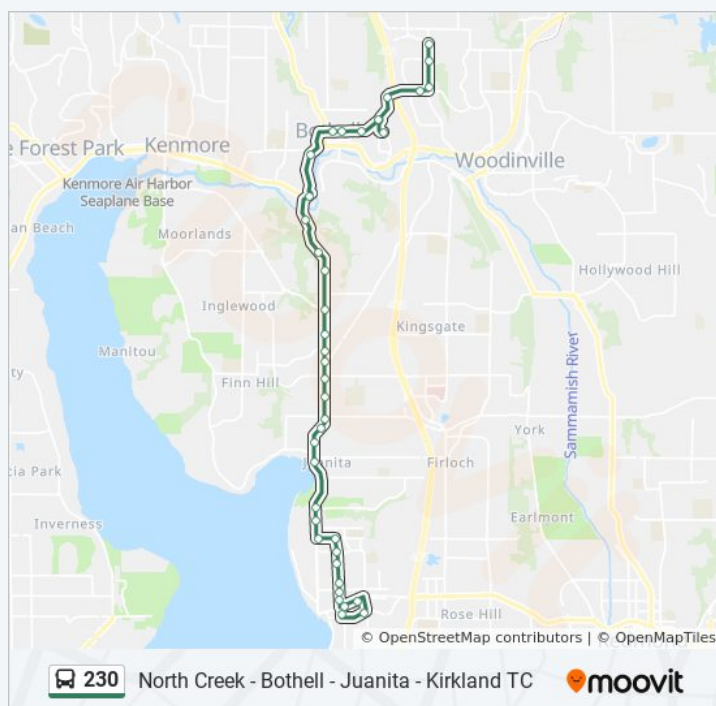

**230 bus Info**  
**Direction:** Bothell  
**Stops:** 41  
**Trip Duration:** 34 min  
**Line Summary:**

100th Ave NE & NE 145th St

100th Ave NE & NE 151st St

Waynita Way NE & NE 155th St

Waynita Way NE & Valhalla Dr

240th St SE & 35th Ave SE

**Direction: Kirkland Transit Center**

38 stops

[VIEW LINE SCHEDULE](#)

39th Ave SE & 243rd PI SE

120th Ave NE & North Creek Pkwy N

120th Ave NE & NE 195th St

NE 195th St & 120th Ave NE

98th Ave NE & NE Juanita Dr

98th Ave NE & Forbes Creek Dr

Market St & 20th Ave W

18th Ave & Market St

18th Ave & 3rd St

3rd St & 15th Ave

3rd St & 13th Ave

3rd St & 9th Ave

3rd St & 7th Ave

3rd St & 5th Ave

Central Way & 3rd St

Central Way & 5th St

Kirkland Way & 6th St

Kirkland Transit Center - Bay 1

**Trip Duration: 36 min**  
**Line Summary:**

230 bus time schedules and route maps are available in an offline PDF at [moovitapp.com](https://moovitapp.com). Use the [Moovit App](#) to see live bus times, train schedule or subway schedule, and step-by-step directions for all public transit in Seattle - Tacoma, WA.