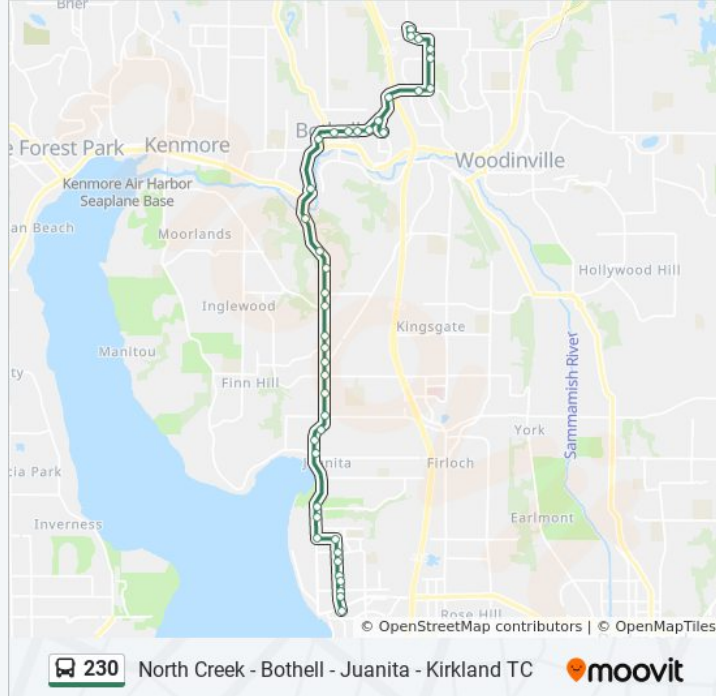

**230 bus Info**  
**Direction:** Bothell  
**Stops:** 41  
**Trip Duration:** 34 min  
**Line Summary:**

100th Ave NE & NE 145th St

100th Ave NE & NE 151st St

Waynita Way NE & NE 155th St

Waynita Way NE & Valhalla Dr

Bothell Way NE & 96th Ave NE

98th Ave NE & NE 183rd St

NE 185th St & 101st Ave NE

NE 185th St & 103rd Ave NE

NE 185th St & 104th Ave NE

Beardslee Blvd & 108th Ave NE

Beardslee Blvd & 110th Ave NE

Uw Bothell - Main Entrance

Beardslee Blvd & Ross Rd/ NE 195th St

NE 195th St & North Creek Pkwy

120th Ave NE & NE 195th St

120th Ave NE & NE 203rd St

39th Ave SE & NE 204th PI

Monte Villa Pkwy & 39th Ave SE

Monte Villa Pkwy & 35th Ave SE

240th St SE & 35th Ave SE

**Direction: Kirkland Transit Center**

38 stops

[VIEW LINE SCHEDULE](#)

39th Ave SE & 243rd PI SE

120th Ave NE & North Creek Pkwy N

120th Ave NE & NE 195th St

NE 195th St & 120th Ave NE