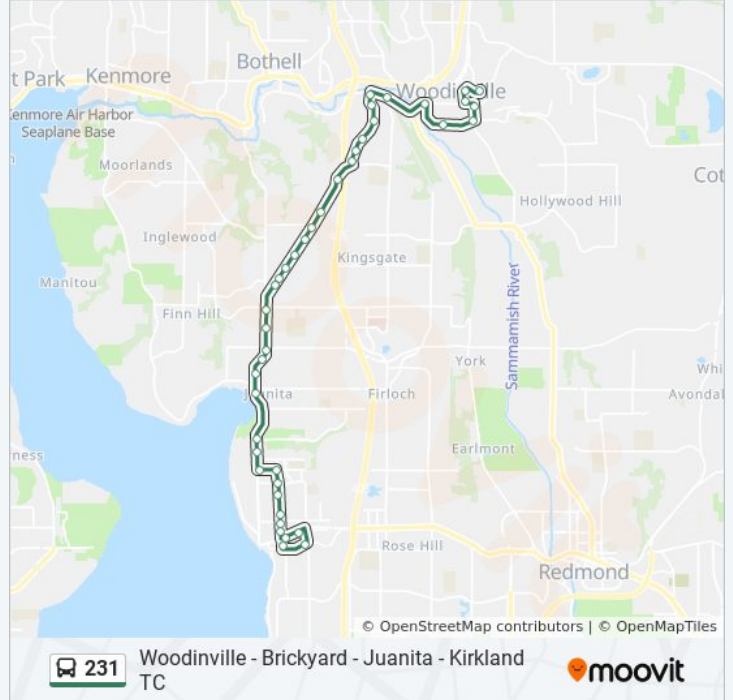

231 bus Info

Direction: Kirkland Transit Center

Stops: 41

Trip Duration: 34 min

Line Summary:

Juanita Woodinville Way NE & NE 136th Pl

100th Ave NE & NE 132nd St

100th Ave NE & NE 128th St

100th Ave NE & NE 124th St

NE 120th Pl & NE 122nd St

98th Ave NE & NE 117th St

98th Ave NE & NE Juanita Dr

98th Ave NE & Forbes Creek Dr

Market St & 20th Ave W

18th Ave & Market St

18th Ave & 3rd St

3rd St & 15th Ave

3rd St & 13th Ave

3rd St & 9th Ave

3rd St & 7th Ave

3rd St & 5th Ave

Central Way & 3rd St

Central Way & 5th St

Kirkland Way & 6th St

Kirkland Transit Center - Bay 1

Direction: Woodinville Park & Ride

40 stops

[VIEW LINE SCHEDULE](#)

Kirkland Transit Center - Bay 2

3rd St & 5th Ave

3rd St & 7th Ave

3rd St & 9th Ave